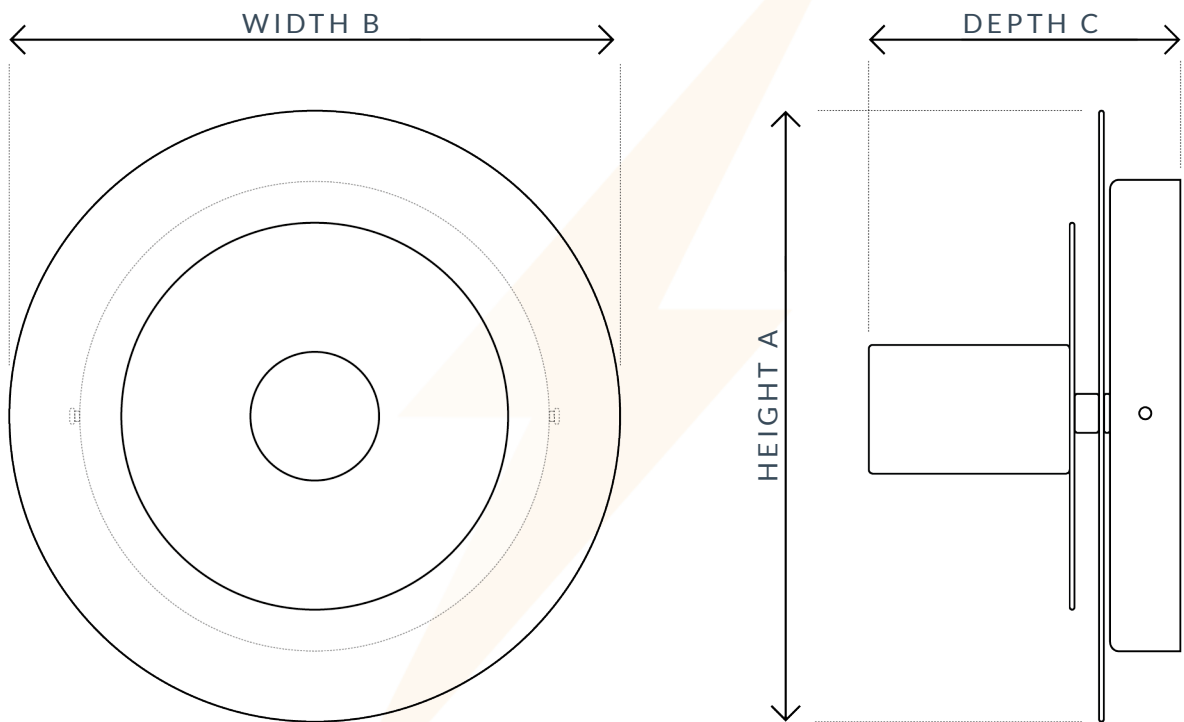

AUREOLE WALL LIGHT 'LARGE'

SPECIFICATION

MAX WATTAGE	IP RATING	VOLTAGE	CLASS	BATHROOM	LOCATION
12W	IP20	240V	CE CLASS 1	ZONE 3	INTERIOR
HEIGHT A	WIDTH B	DEPTH C	DIMMABLE	LAMPHOLDER	CEILING ROSE
200MM	200MM	110MM	YES	E27 / E26	160MM