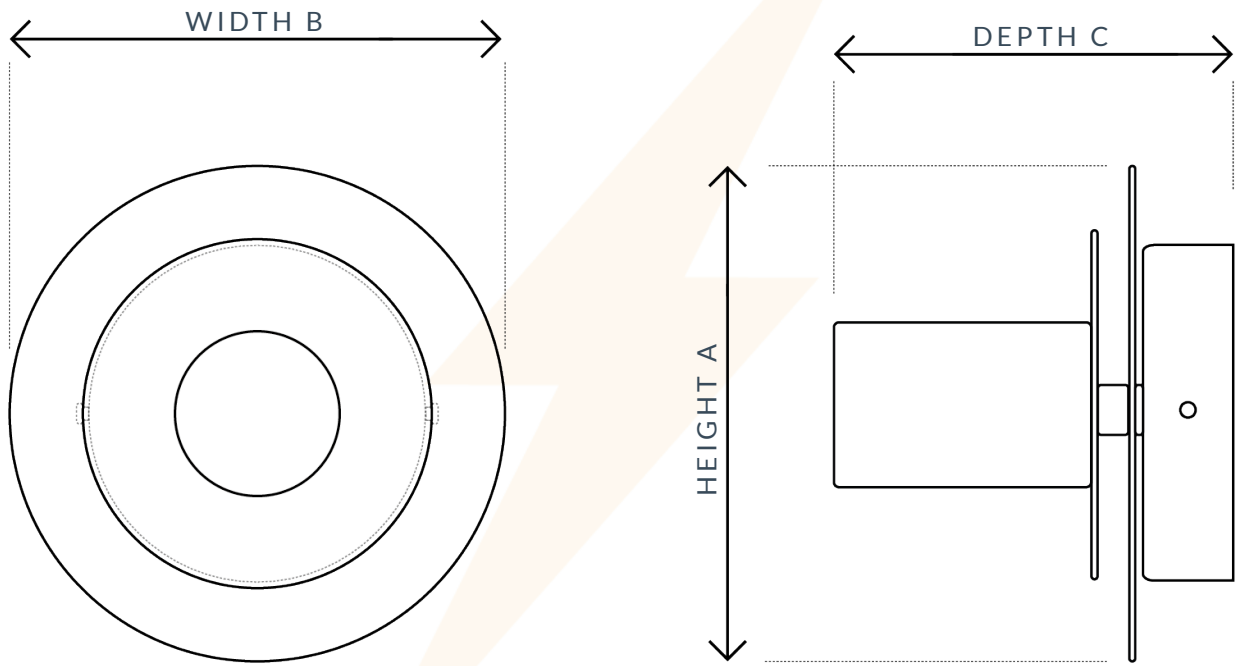

AUREOLE WALL LIGHT 'SMALL'

SPECIFICATION

MAX WATTAGE	IP RATING	VOLTAGE	CLASS	BATHROOM	LOCATION
12W	IP20	240V	CE CLASS 1	ZONE 3	INTERIOR
HEIGHT A	WIDTH B	DEPTH C	DIMMABLE	LAMPHOLDER	CEILING ROSE
135MM	135MM	110MM	YES	E27 / E26	120MM