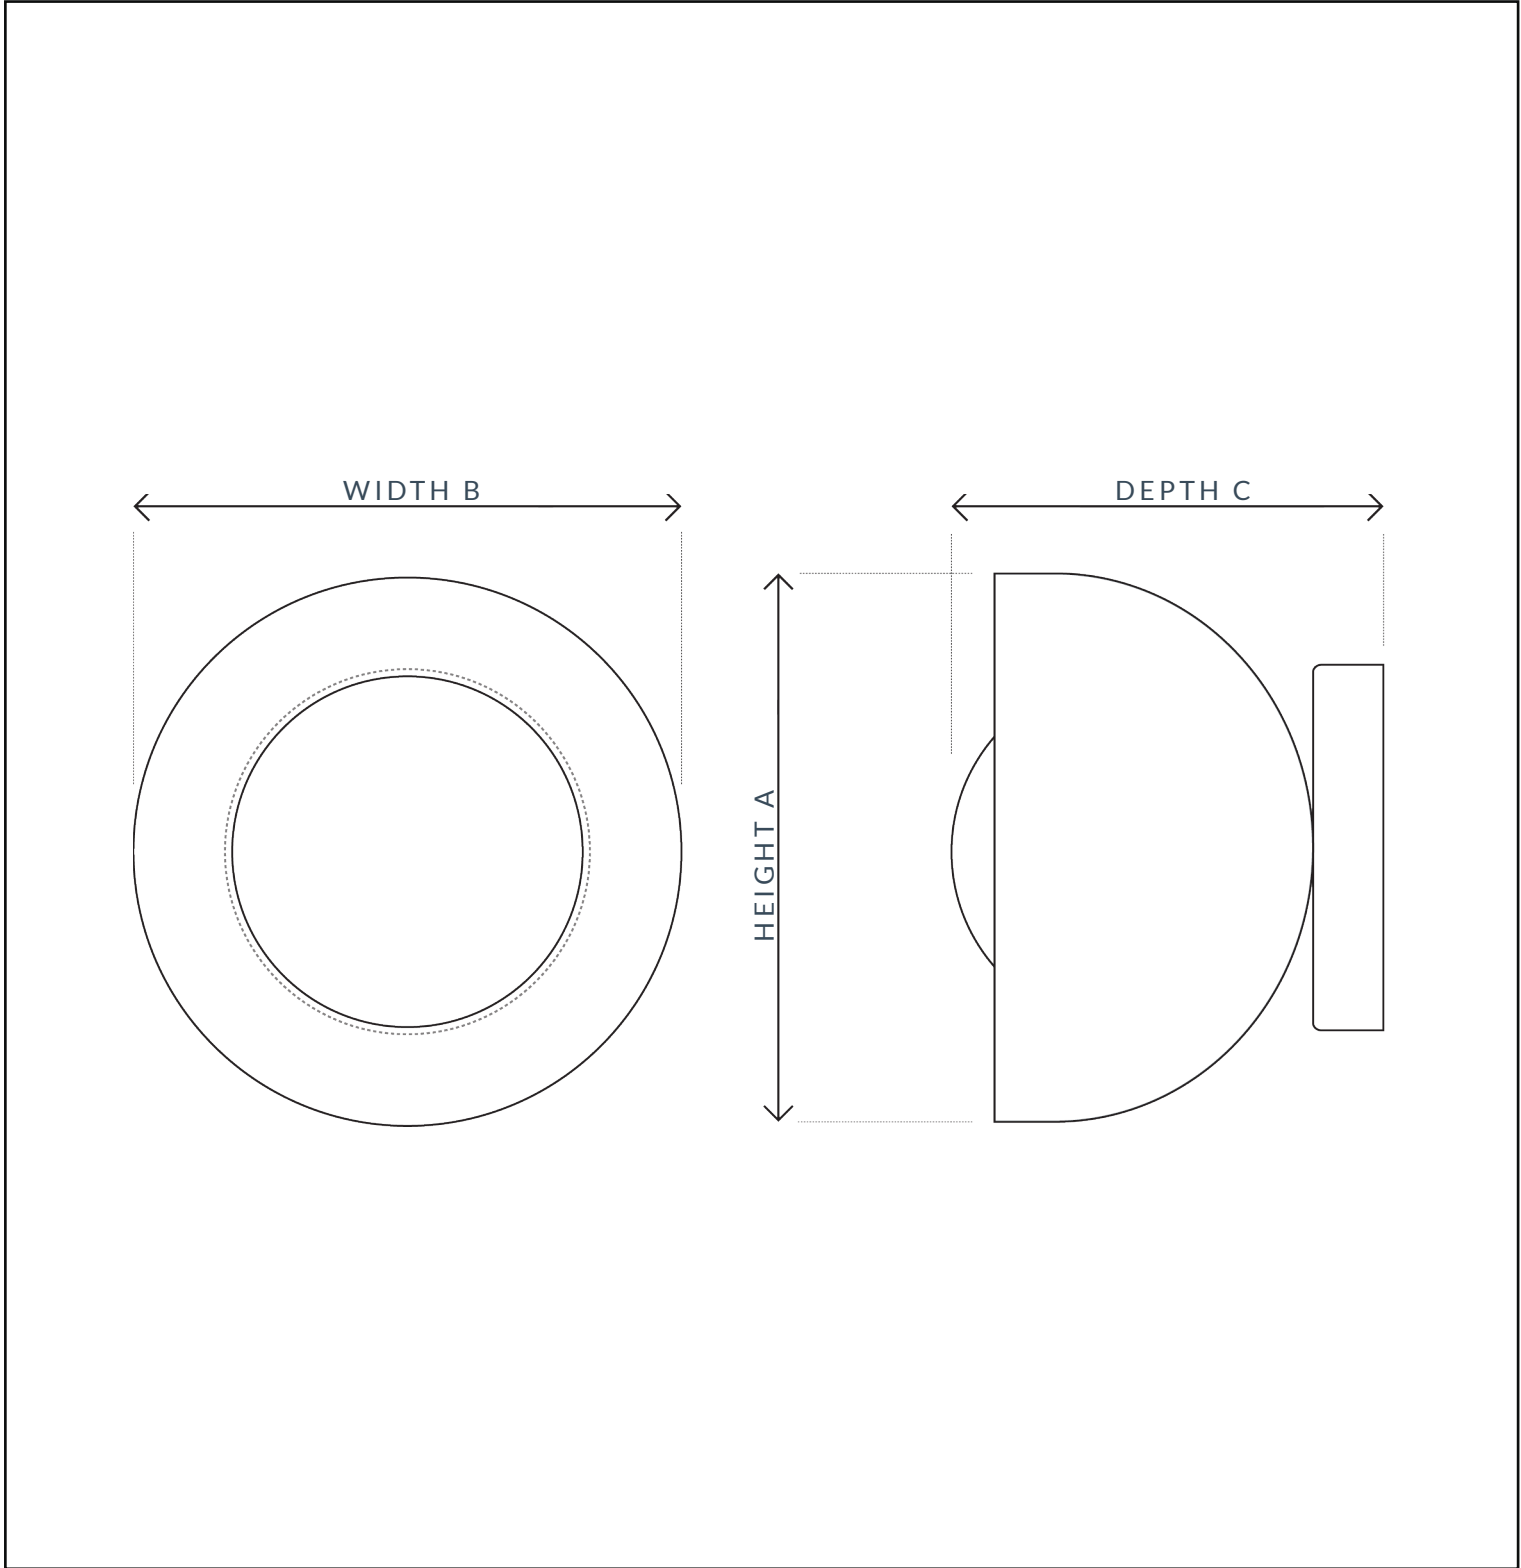

ORLA G9 FLUSH WALL LIGHT

SKU: 101 - G9

SPECIFICATION

MAX WATTAGE	CLASS	VOLTAGE	IP RATING	BATHROOM	LOCATION
12W	CE CLASS 1	240V	IP20	ZONE 3	INTERIOR
WIDTH B	DEPTH C	CEILING ROSE	DIMMABLE	LAMPHOLDER	SWITCHED
200MM	140MM	120MM	YES	G9	N/A