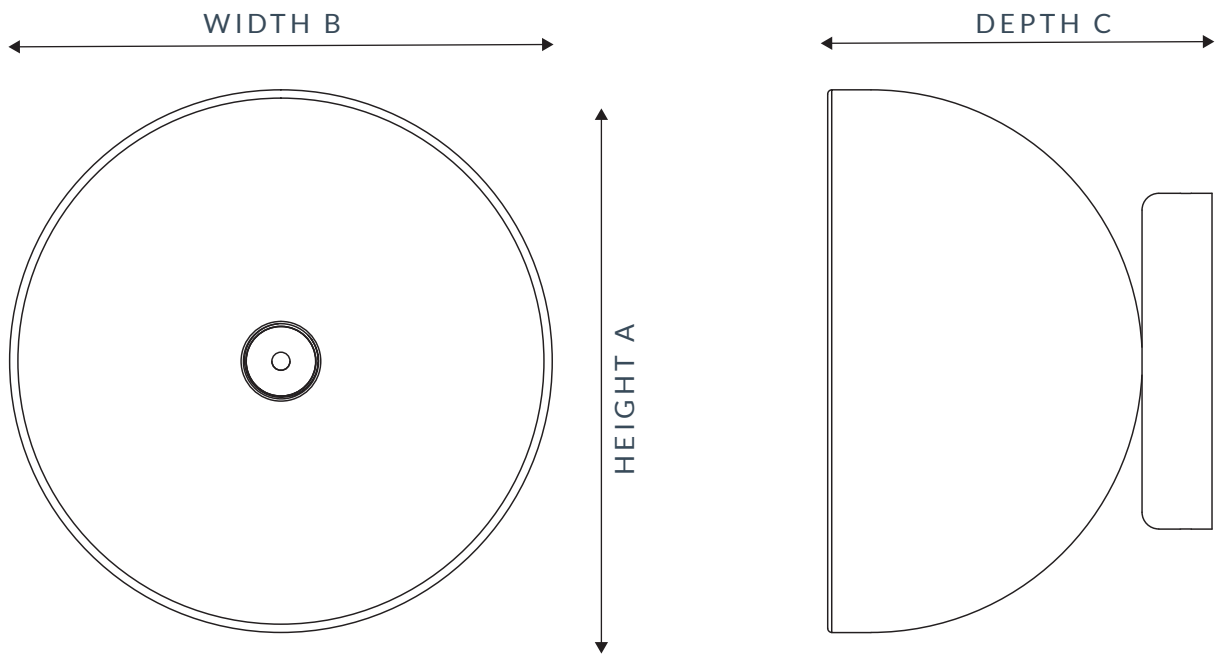

PRODUCT SPECIFICATION SHEET

ORLA E14 FLUSH WALL LIGHT

SKU: 101-E14

SPECIFICATION

MAX WATTAGE	CLASS	VOLTAGE	IP RATING	BATHROOM	LOCATION
12W	CE CLASS 1	240V	IP20	ZONE 3	INTERIOR
WIDTH B	DEPTH C	CEILING ROSE	DIMMABLE	LAMPHOLDER	SWITCHED
200MM	130MM	120MM	YES	E14	N/A