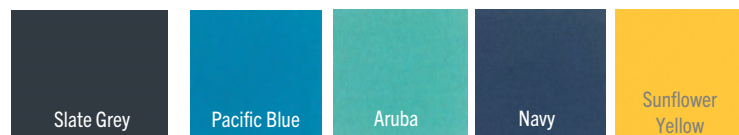

Cloth Options¹

Simonis - Slate Grey Outdoor
Sunbrella - Pacific Blue, Aruba, Navy or
Sunflower Yellow

©2024 Brunswick Billiards

¹ All cloth options are sold separately

* Shipping weight. Actual weight may vary +/- several pounds for different wood species and leg options. Solid hardwood may be any of the following species: Ash, Beech, Eucalyptus, Jequitiba, Mahogany, Maple, Matoa, Meranti, Mindi, New Zealand Pine, Nyatoh, Poplar, Rubberwood, Trembisi

BRUNSWICKBILLIARDS.COM