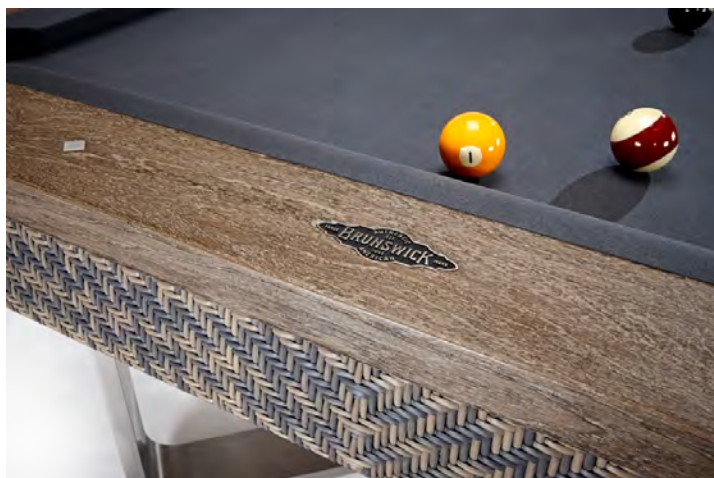

# BALI BREEZE

MSRP \$8,400

Table Only, cloth sold separately

The Bali Breeze billiard table is the perfect blend of two worlds. It combines the rich heritage and craftsmanship of Brunswick Billiards with the carefree, fun, and casual lifestyle synonymous with Panama Jack. It is not just a table; it is a gateway to the Panama Jack way of life. Embrace the spirit of fun and adventure while enjoying the tradition of Brunswick Billiards and Panama Jack.

### FEATURES

- Brunswick Certified Premium 1" Unframed Slate
- SuperSpeed® Cushion Rubber
- Brushed Stainless Steel Sights
- High Performance™ Nut Plate Construction

### MATERIALS

- Rails: Solid Teak
- Aprons: Solid Teak/Faux Rattan Covering
- Base Frame: Solid Teak
- Stretcher: Brushed Stainless Steel
- Pedestal Legs: Brushed Stainless Steel

### OPTIONS

Pedestal Leg	Unique, Standard
Pocket	Drop Pocket
Finish	Weathered Grey