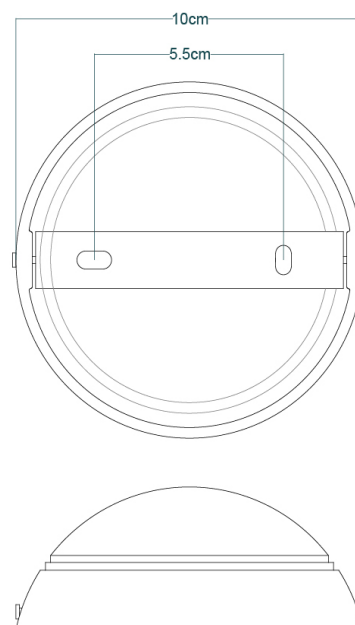

MATERIAL	Brass | Glass
HEIGHT	12-20cm | 4.72-7.87"
WIDTH | DIAMETER	12cm | 4.72"
LENGTH | PROJECTION	15-26.5cm | 5.91-10.43"
WEIGHT	0.72KG | 1.59lbs
LAMPHOLDER	E14 x 1
MAX WATTAGE	40W x 1
VOLTAGE	220/240v
IP RATING	20
CLASS PROTECTION	I
SHADE	GL117
FLEX | BAR | CHAIN LENGT	n/a
CABLE TYPE	-

Fixing Bracket MLWB01 | Polished Brass