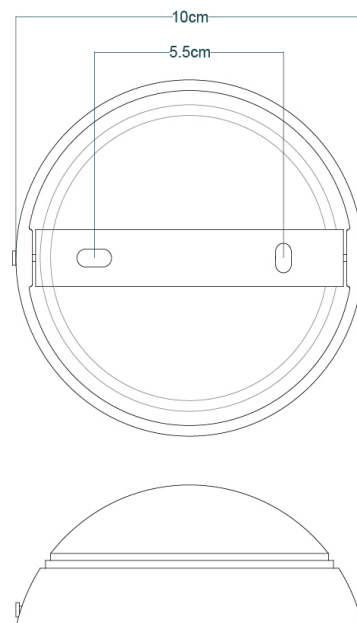

GADAR Wall Light

MLWL144ANTBRS Antique Brass

MATERIAL	Brass Glass
HEIGHT	12-20cm 4.72-7.87"
WIDTH DIAMETER	12cm 4.72"
LENGTH PROJECTION	15-26.5cm 5.91-10.43"
WEIGHT	0.72KG 1.59lbs
LAMPHOLDER	E14 x 1
MAX WATTAGE	40W x 1
VOLTAGE	220/240v
IP RATING	20
CLASS PROTECTION	I
SHADE	GL117
FLEX BAR CHAIN LENGT	n/a
CABLE TYPE	-

Fixing Bracket MLWB01 | Antique Brass

GADAR Wall Light

MLWL144ANTSLV Antique Silver

MATERIAL	Brass Glass
HEIGHT	12-20cm 4.72-7.87"
WIDTH DIAMETER	12cm 4.72"
LENGTH PROJECTION	15-26.5cm 5.91-10.43"
WEIGHT	0.72KG 1.59lbs
LAMPHOLDER	E14 x 1
MAX WATTAGE	40W x 1
VOLTAGE	220/240v
IP RATING	20
CLASS PROTECTION	I
SHADE	GL117
FLEX BAR CHAIN LENGT	n/a
CABLE TYPE	-

MATERIAL	Brass Glass
HEIGHT	12-20cm 4.72-7.87"
WIDTH DIAMETER	12cm 4.72"
LENGTH PROJECTION	15-26.5cm 5.91-10.43"
WEIGHT	0.72KG 1.59lbs
LAMPHOLDER	E14 x 1
MAX WATTAGE	40W x 1
VOLTAGE	220/240v
IP RATING	20
CLASS PROTECTION	I
SHADE	GL117
FLEX BAR CHAIN LENGT	n/a
CABLE TYPE	-

GADAR Wall Light

MLWL144SATBRS Satin Brass

MATERIAL	Brass Glass
HEIGHT	12-20cm 4.72-7.87"
WIDTH DIAMETER	12cm 4.72"
LENGTH PROJECTION	15-26.5cm 5.91-10.43"
WEIGHT	0.72KG 1.59lbs
LAMPHOLDER	E14 x 1
MAX WATTAGE	40W x 1
VOLTAGE	220/240v
IP RATING	20
CLASS PROTECTION	I
SHADE	GL117
FLEX BAR CHAIN LENGT	n/a
CABLE TYPE	-