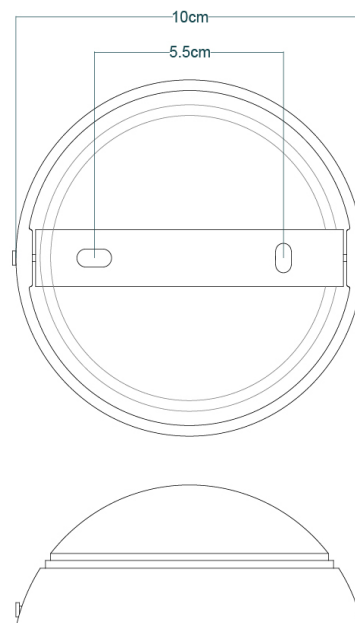

MATERIAL	Brass | Glass
HEIGHT	12-20cm | 4.72-7.87"
WIDTH | DIAMETER	12cm | 4.72"
LENGTH | PROJECTION	15-26.5cm | 5.91-10.43"
WEIGHT	0.72KG | 1.59lbs
LAMPHOLDER	E14 x 1
MAX WATTAGE	40W x 1
VOLTAGE	220/240v
IP RATING	20
CLASS PROTECTION	I
SHADE	GL117
FLEX | BAR | CHAIN LENGT	n/a
CABLE TYPE	-

Fixing Bracket MLWB01 | Antique Silver