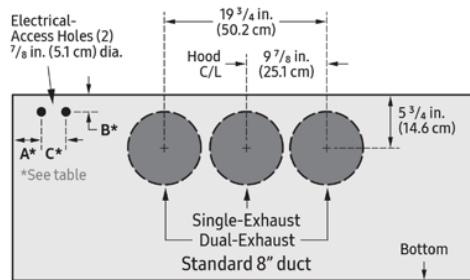

### DIMENSIONS

APPLIANCE DIMENSIONS (H X W X D) (IN.)	12" (HWHE3612), 18" (HWHE3618) X 36" X 25 1/2"
UPPER CABINET CUTOUT (W) (IN.)	36"

## APPLIANCE DIMENSIONS

HWHE3612/3618

A - WIDTH	35 7/8" (91.1 CM)
B - DEPTH	25 1/2" (64.8 CM)
C - HEIGHT	3612 - 12" (30.5 CM), 3618 - 18" (45.7 CM)
D - TOP DEPTH	11 7/8" (30.2 CM)

Single Blower  
HWHE 30, 36 Series

### Rear Dimensions: Electrical-Access Holes

## TOP DIMENSIONS

HWHE3612/3618

A	4 1/2" (11.43 CM)
B	11 1/2" (3.81 CM)
C	3" (7.62 CM)