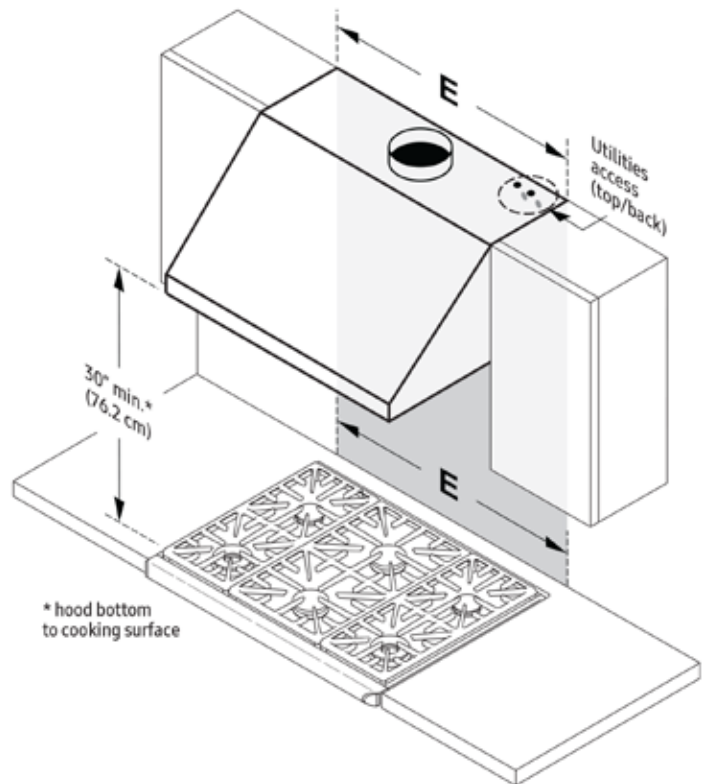

## REAR DIMENSIONS

HWHE3612/3618

A	4 1/2" (11.43 CM)
B	1" (2.54 CM)
C	3" (7.62 CM)

### Rear Dimensions: Electrical-Access Holes

## CUTOUT DIMENSIONS

HWHE3612/3618

E	36" (91.5 CM)
---	---------------

## TOP DIMENSIONS

HWHE3612/3618

A	4 1/2" (11.43 CM)
B	11 1/2" (3.81 CM)
C	3" (7.62 CM)