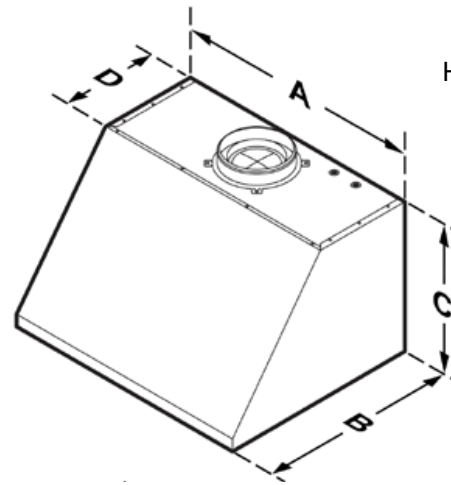

APPLIANCE DIMENSIONS

HWHE3612/3618

A - WIDTH	35 7/8" (91.1 CM)
B - DEPTH	25 1/2" (64.8 CM)
C - HEIGHT	3612 - 12" (30.5 CM), 3618 - 18" (45.7 CM)
D - TOP DEPTH	11 7/8" (30.2 CM)

Single Blower
HWHE 30, 36 Series