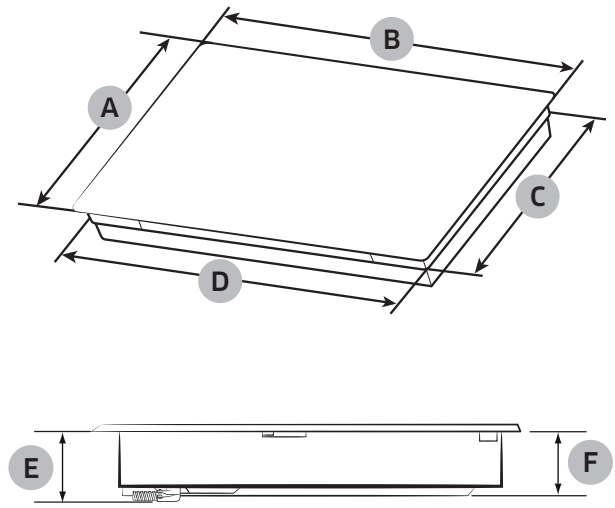

Weights & Dimensions

NET WEIGHT (LBS.)	62
SHIPPING WEIGHT (LBS.)	69.9
PRODUCT DIMENSIONS (W x H x D IN INCHES)	36 x 3 1/8 x 21 1/4
CUTOUT REQUIRED (W x D IN INCHES)	33 3/8 to 34 x 19 1/8 to 19 3/16

Technical Details

A - FRAME DEPTH (IN/MM)	21 ¼ / 540
B - FRAME WIDTH (IN/MM)	36 / 914
C - CASE DEPTH (IN/MM)	19 / 481.6
D - CASE WIDTH (IN/MM)	33 ¾ / 856.6
E - CONDUIT CASE HEIGHT (IN/MM)	4 / 101
F - CASE HEIGHT (IN/MM)	3 ⅝ / 80.5

Installation Cutout Dimensions

A - (IN/MM)	33 ⅞ - 34 / 860 - 864
B - (IN/MM)	19 ⅞ - 19 ¾ / 485.6 - 487.6
C - MIN (IN/MM)	1 ⅞ / 28
D - MIN (IN/MM)	1 ½ / 38
E - MIN (IN/MM)	1 / 26
F - MIN (IN/MM)	10 / 254
G - (IN/MM)	15 / 381