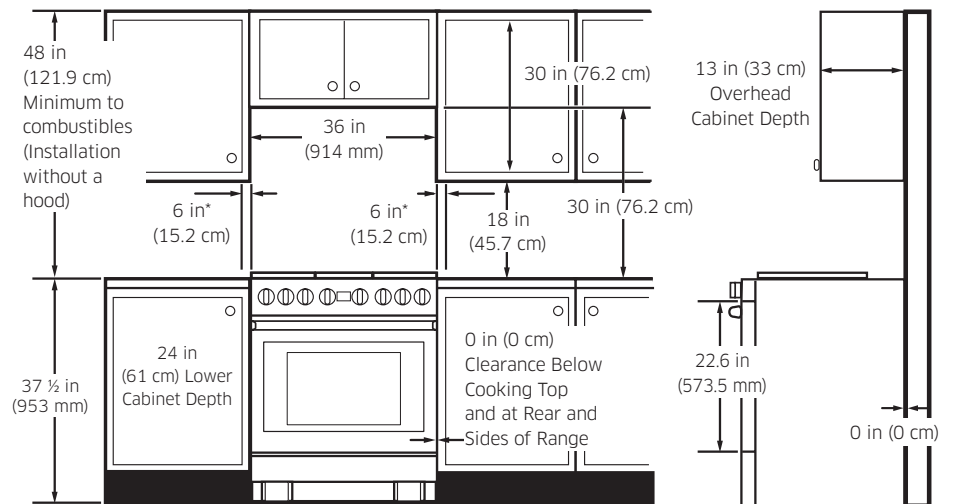

Weights & Dimensions

NET WEIGHT (LBS.)	194
SHIPPING WEIGHT (LBS.)	504
PRODUCT DIMENSIONS (W x H x D IN INCHES)	35 7/8 x 36 x 28 3/4

Technical Details

ELECTRICAL REQUIREMENT	208/240V, 60 Hz, 40A
AVAILABLE FUEL TYPES	Natural Gas, Liquid Propane
LP CONVERSION KIT (INCLUDED)	Yes

Warranty

FULL COVERAGE	2 Years
----------------------	---------

36-Inch Dual-Fuel Steam Range

\$8,499 | TRANSITIONAL

Appliance Dimensions	
A - WIDTH (IN/CM)	35 7/8" / 91.1
B - DEPTH (IN/CM)	28 3/4" / 73.0
C - HEIGHT (IN/CM)	36 / 91.4

Installation Cutout Dimensions	
A - (IN/CM)	ELECTRICAL OUTLET 7/8 (W) x 6 7/8" (H) / 25.1 x 17.5
B - (IN/CM)	GAS PIPING 7 3/8 (W) x 5 3/8 (H) / 18.6 x 13.8

* Side clearance above cooking surface to any objects, i.e., wall.