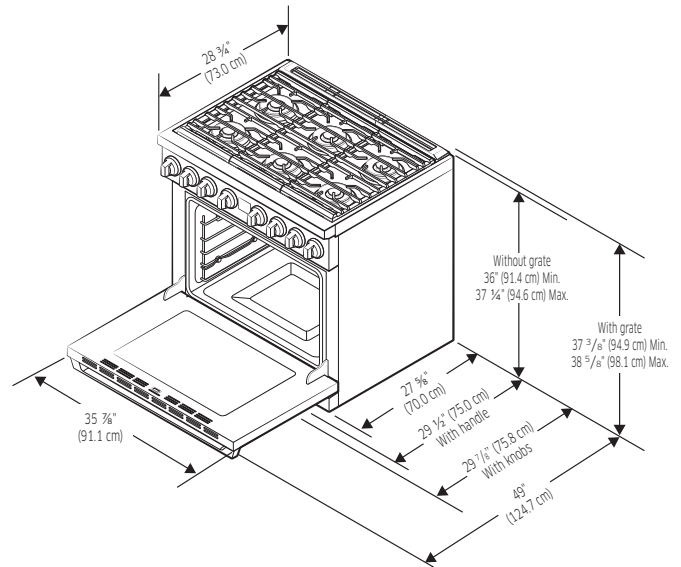

Warranty

FULL COVERAGE	2 Years
----------------------	---------

36-Inch Dual-Fuel Steam Range

\$8,499 | TRANSITIONAL

Appliance Dimensions	
A - WIDTH (IN/CM)	35 7/8" / 91.1
B - DEPTH (IN/CM)	28 3/4" / 73.0
C - HEIGHT (IN/CM)	36 / 91.4

Installation Cutout Dimensions	
A - (IN/CM)	ELECTRICAL OUTLET 7/8 (W) x 6 7/8" (H) / 25.1 x 17.5
B - (IN/CM)	GAS PIPING 7 3/8 (W) x 5 3/8 (H) / 18.6 x 13.8

* Side clearance above cooking surface to any objects, i.e., wall.