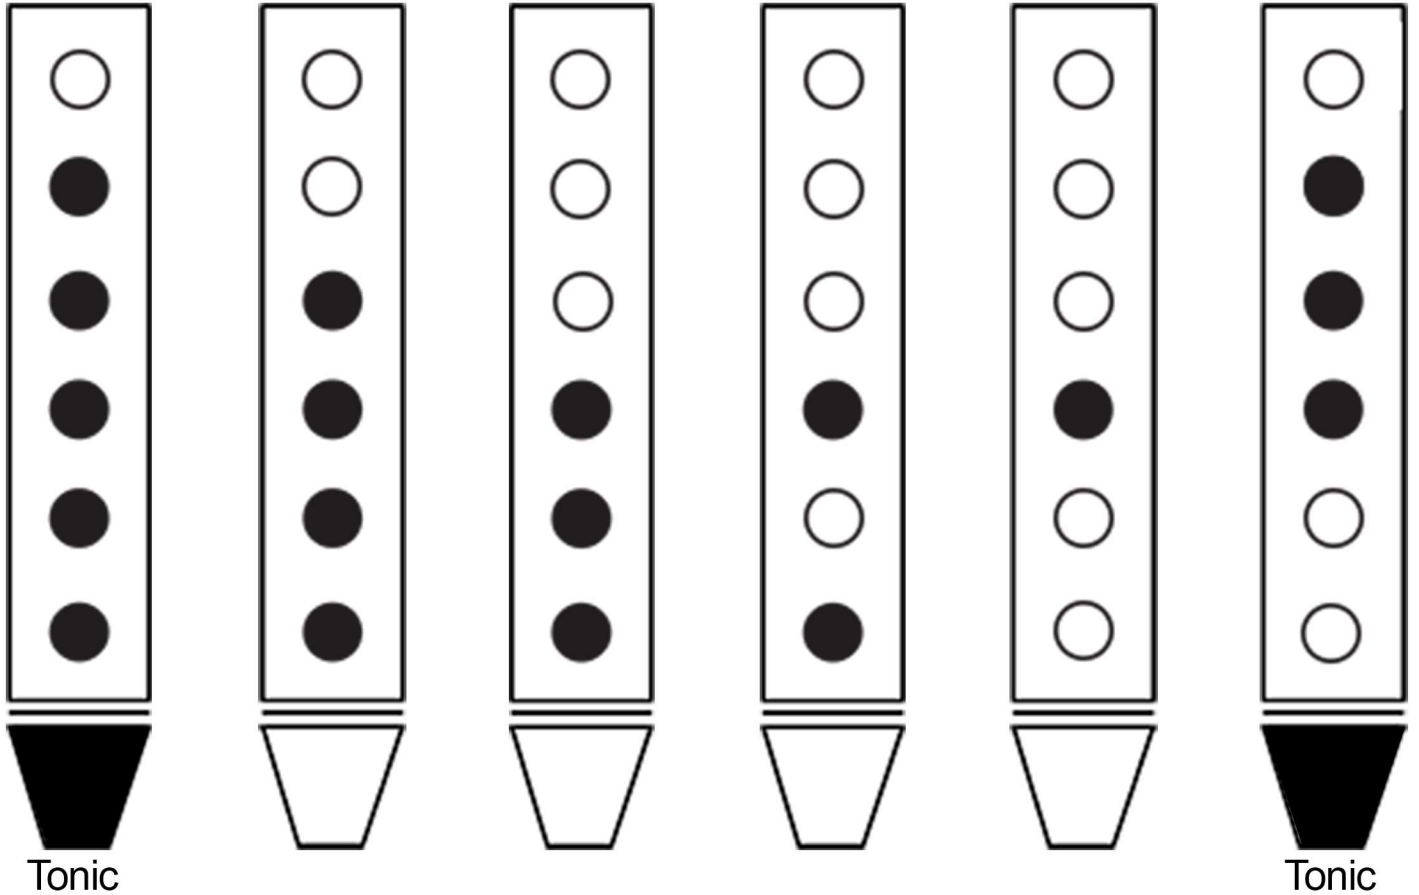

Relative Pentatonic Major Scale

Fingering for High Tone and Mid Tone flutes

Alternate fingering for
Bass Tone flutes
Note: this fingering and
the regular fingering
above it are usually flat
and often squeek on
bass tone flutes.