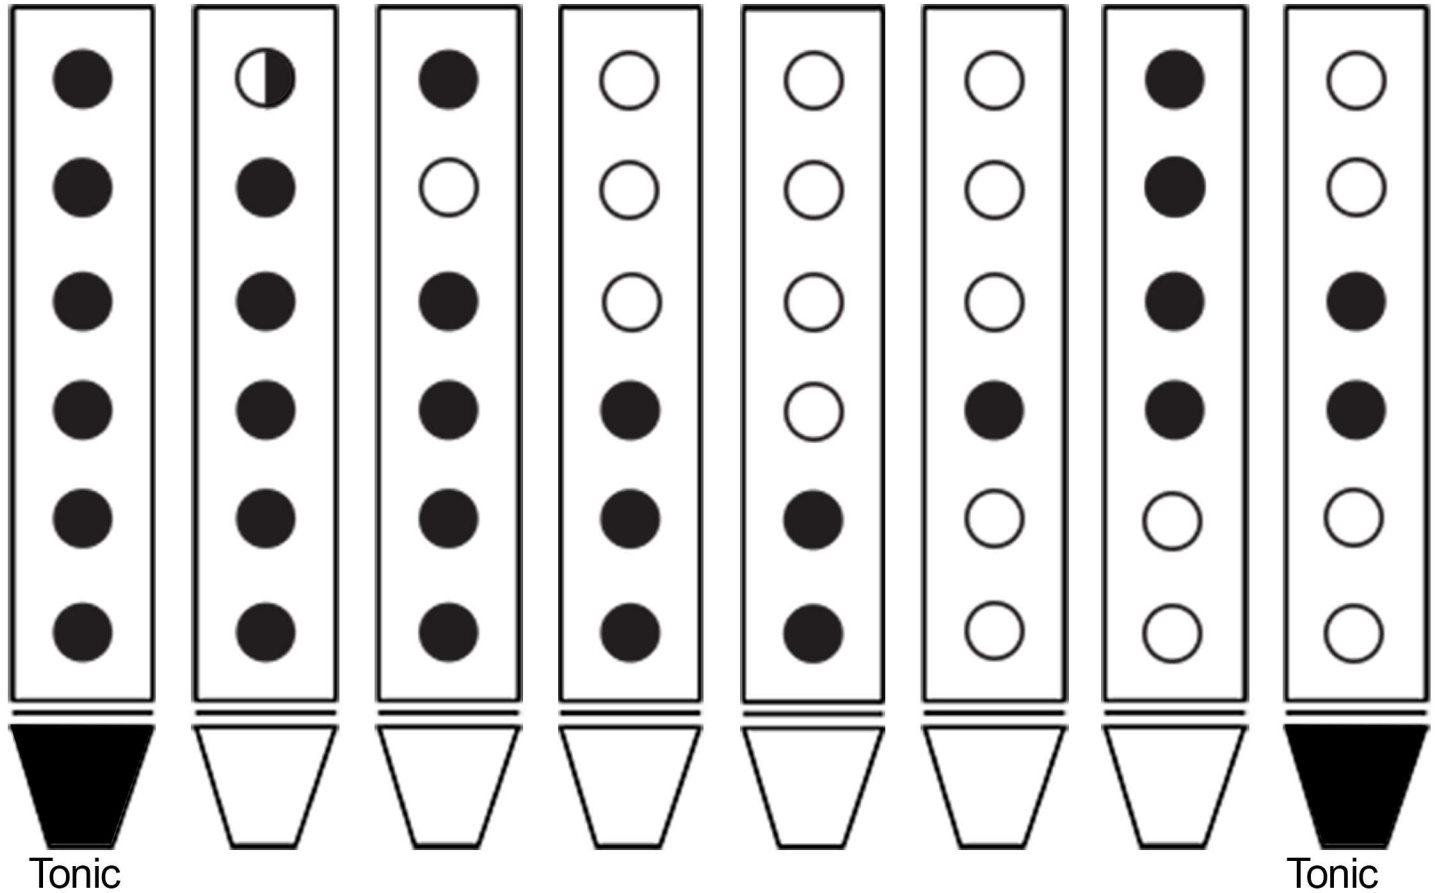

Pentatonic Major Scale

Fingering for High Tone and Mid Tone flutes

Alternate fingering for
Bass Tone flutes
Note: this fingering and
the regular fingering
above it are usually flat
and often squeek on
bass tone flutes.