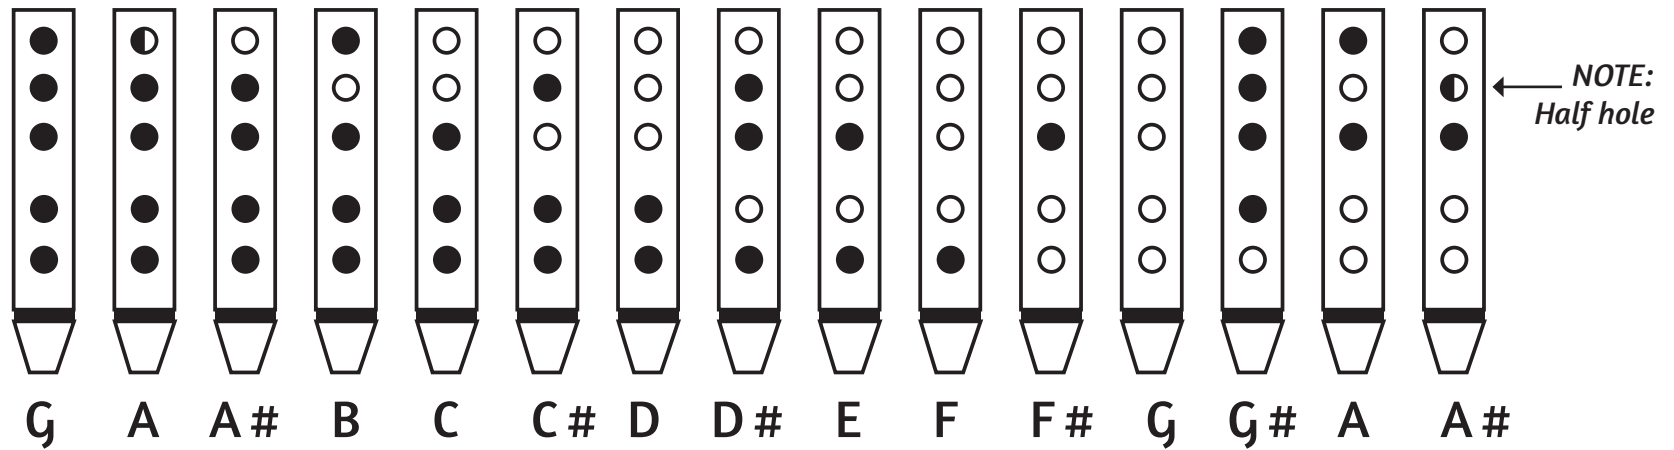

Key of "G" ~ Mid-Tone

"G" chromatic scale for 5-hole flute

"G" chromatic scale for 6-hole flute