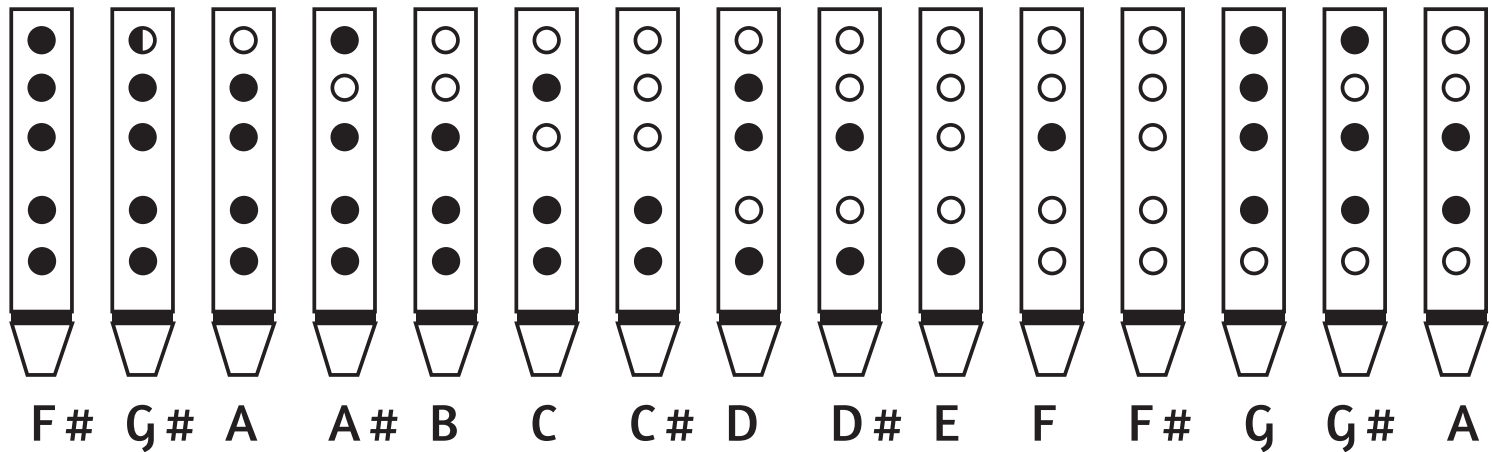

Key of "F#" ~ Mid-Tone

"F#" chromatic scale for 5-hole flute

"F#" chromatic scale for 6-hole flute