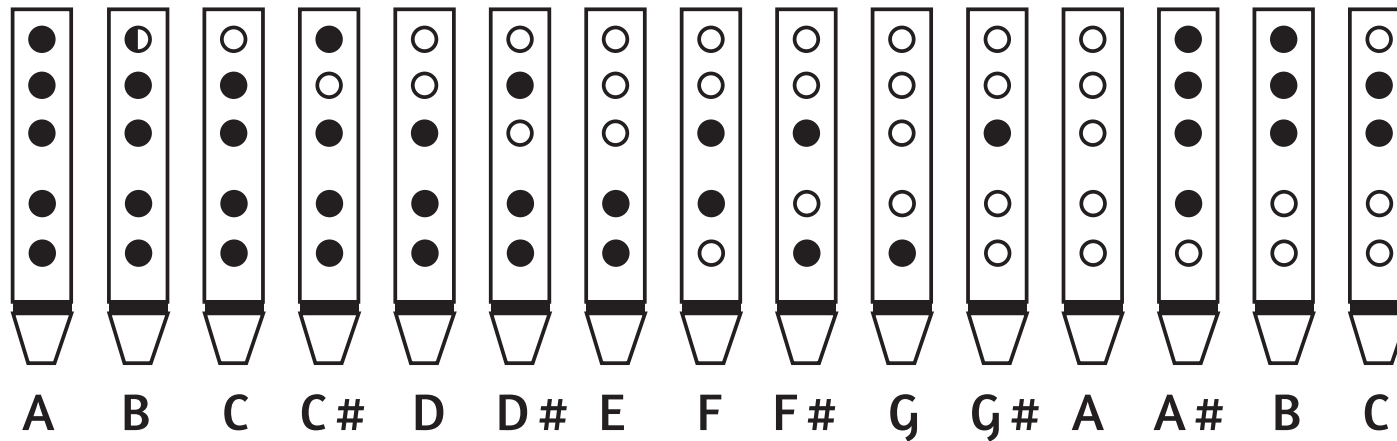

# Key of "A" ~ Mid-Tone

## "A" chromatic scale for 5-hole flute

## "A" chromatic scale for 6-hole flute