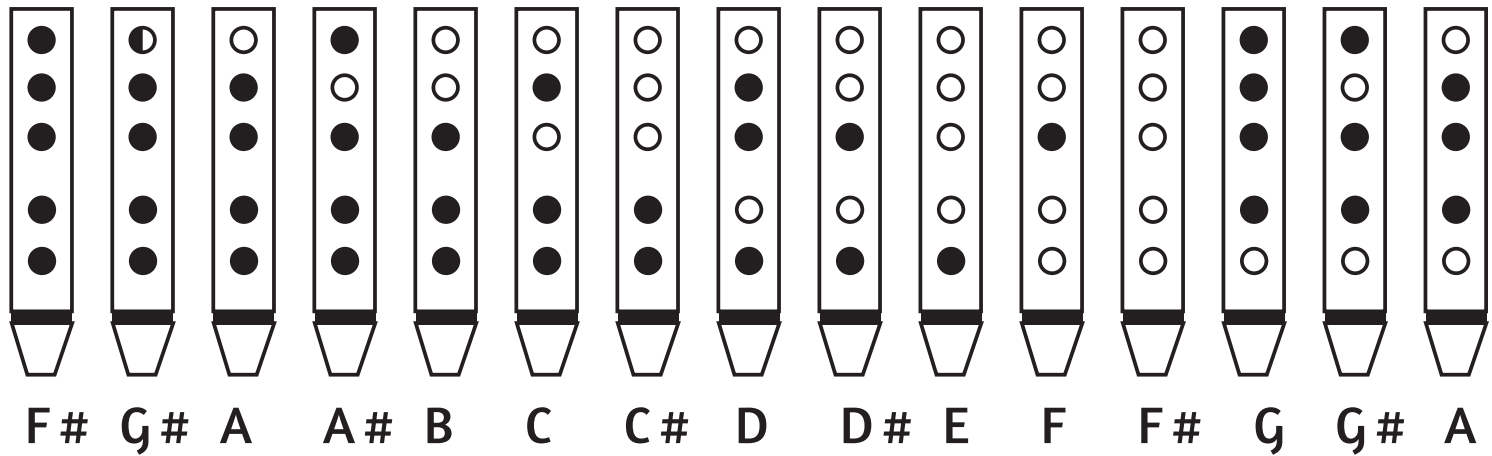

Key of "High F#"

"F#" chromatic scale for 5-hole flute

"F#" chromatic scale for 6-hole flute