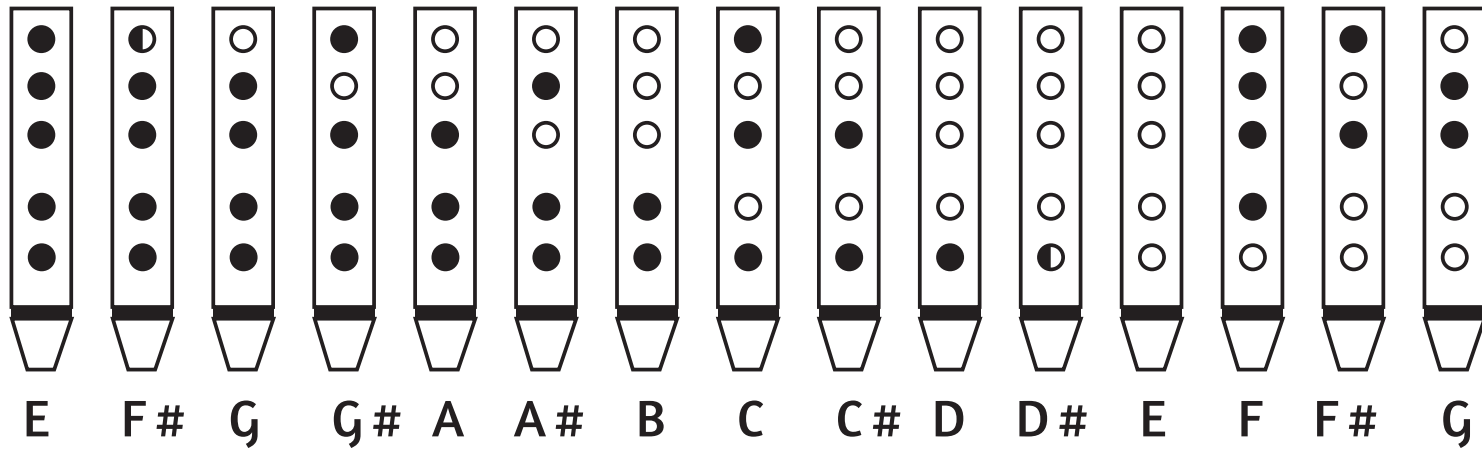

Key of "High E"

"E" chromatic scale for 5-hole flute

"E" chromatic scale for 6-hole flute