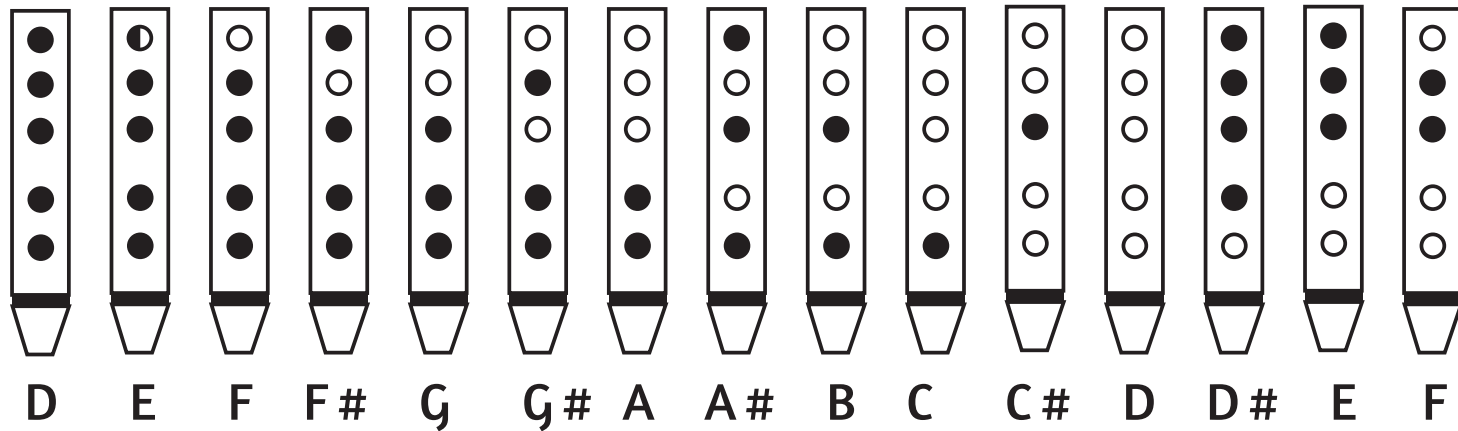

Key of "High D"

"D" chromatic scale for 5-hole flute

"D" chromatic scale for 6-hole flute