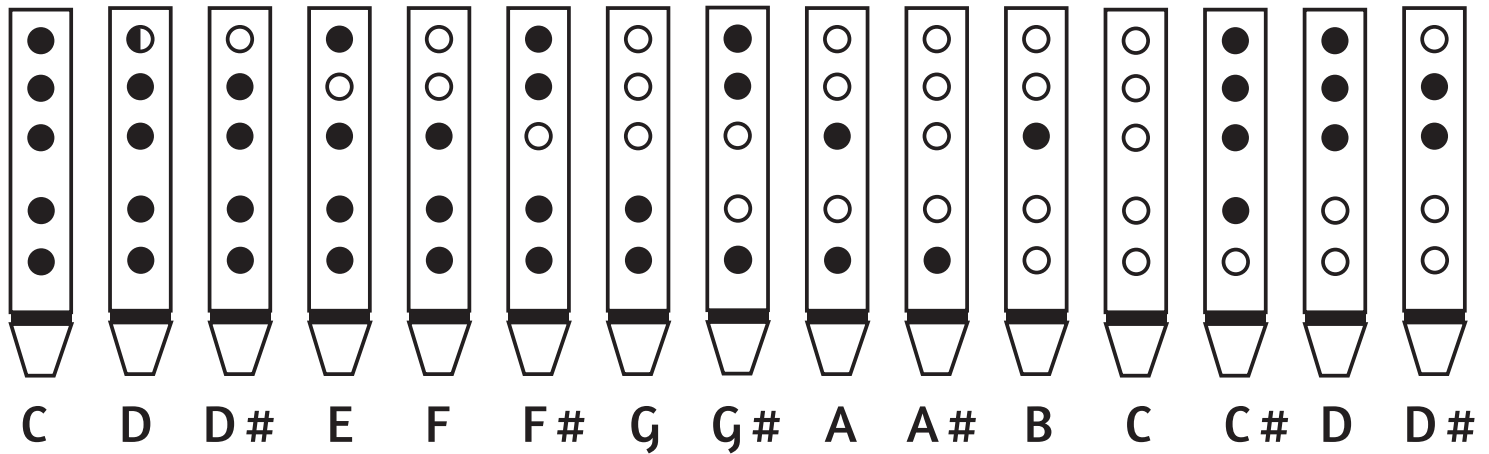

Key of "High C"

"C" chromatic scale for 5-hole flute

"C" chromatic scale for 6-hole flute