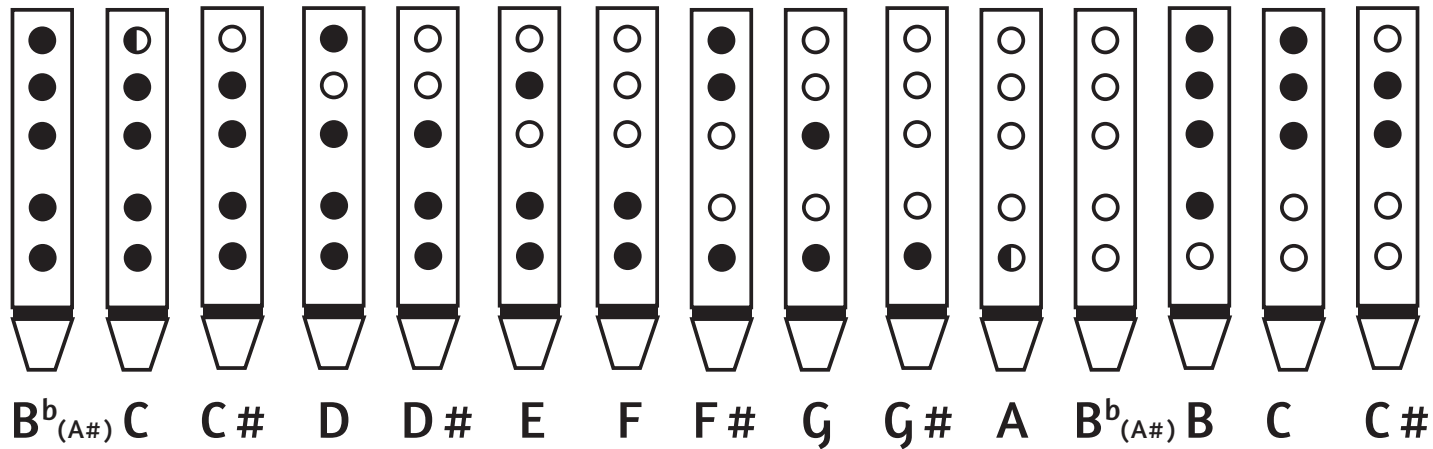

Key of "High B^b" ("A#")

"B^b" ("A#") chromatic scale for 5-hole flute

"B^b" ("A#") chromatic scale for 6-hole flute