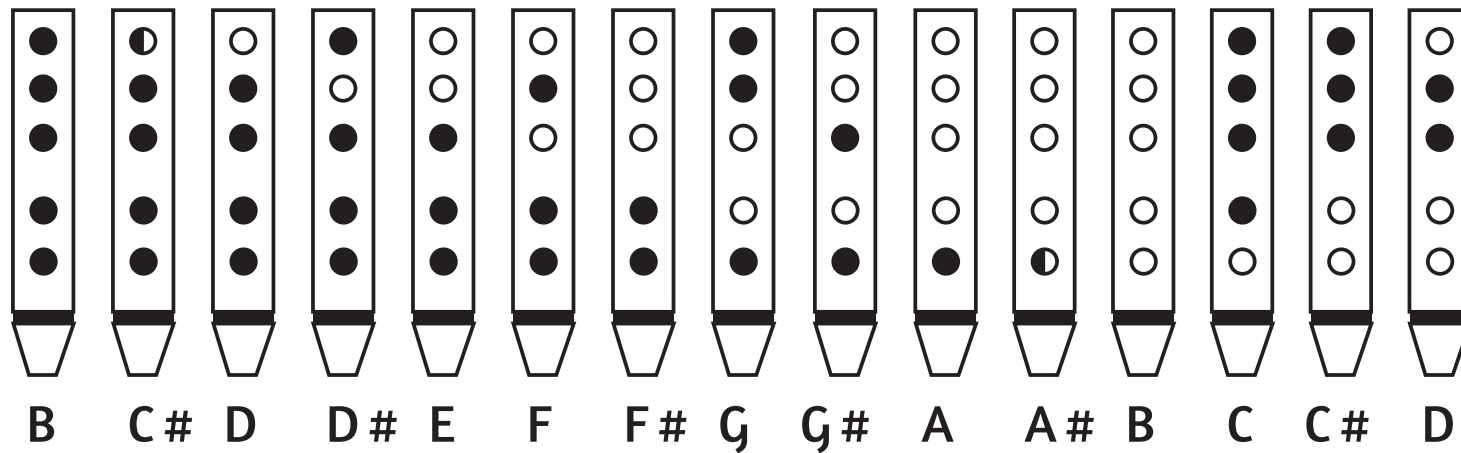

Key of "High B"

"B" chromatic scale for 5-hole flute

"B" chromatic scale for 6-hole flute