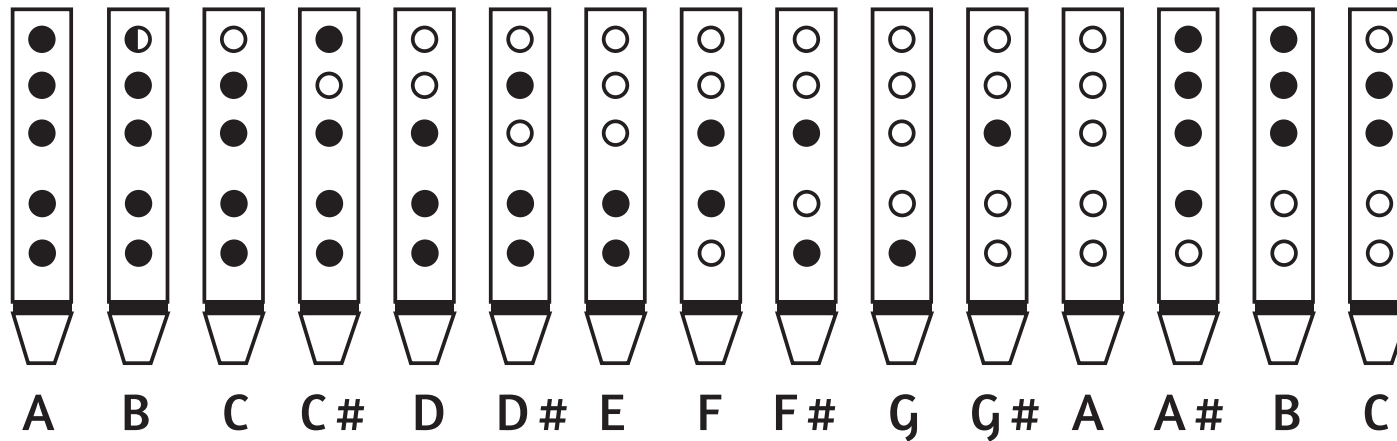

Key of "High A"

"A" chromatic scale for 5-hole flute

"A" chromatic scale for 6-hole flute