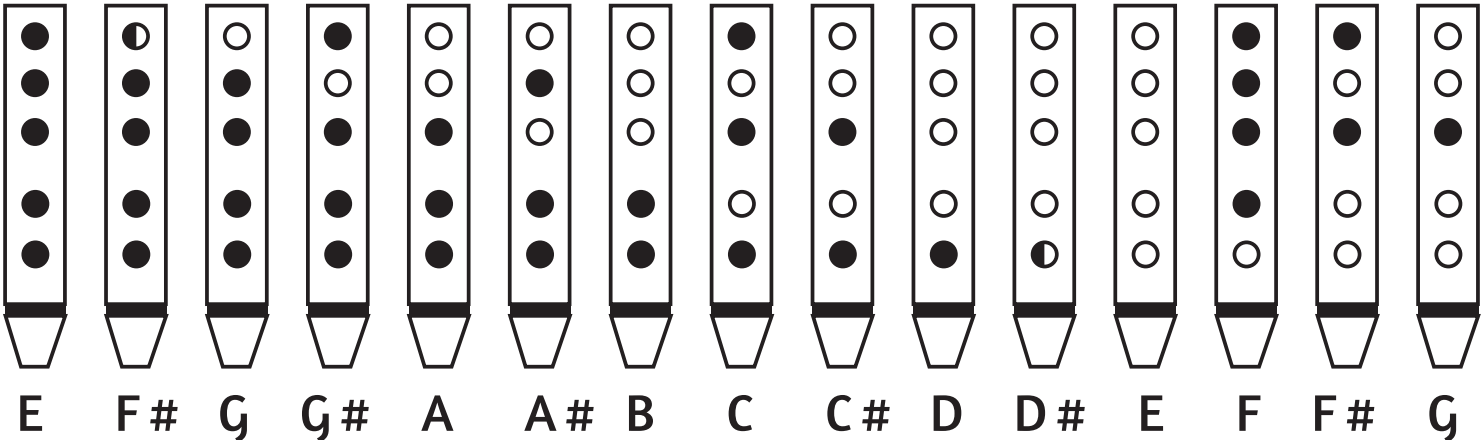

Key of "E" ~ Bass-Tone

"E" chromatic scale for 5-hole flute

"E" chromatic scale for 6-hole flute