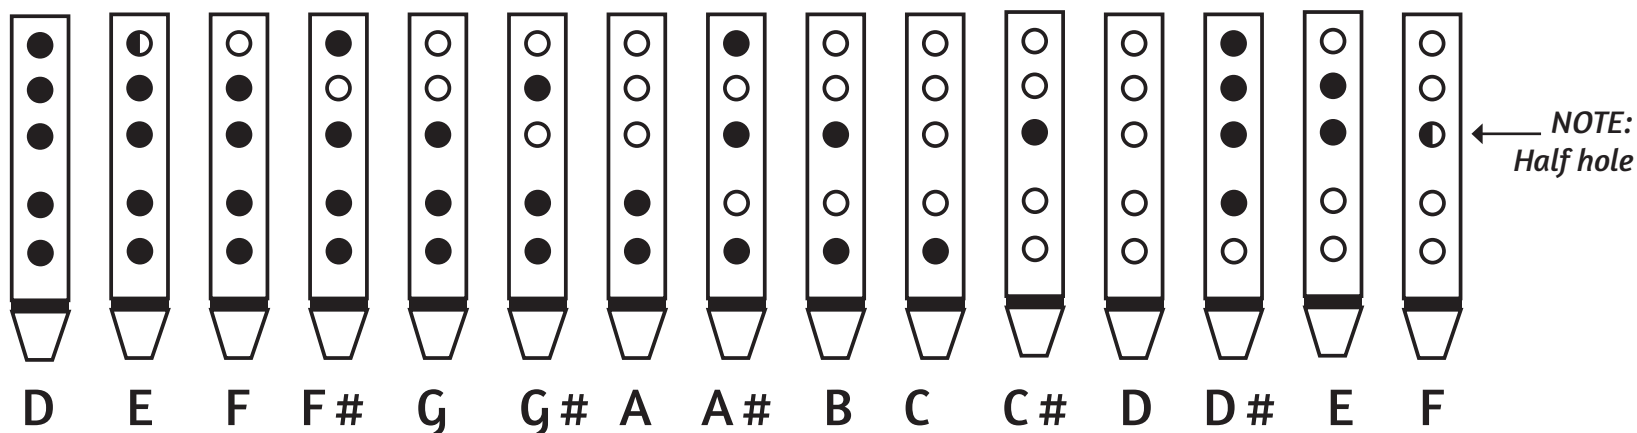

Key of "D" ~ Bass-Tone

"D" chromatic scale for 5-hole flute

"D" chromatic scale for 6-hole flute