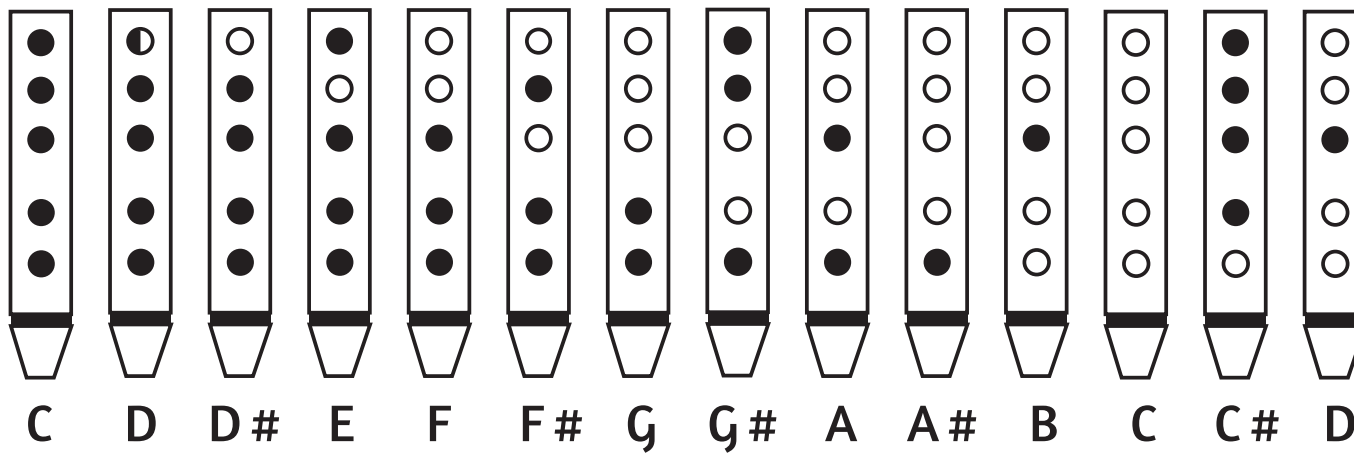

# Key of "C" ~ Bass-Tone

## "C" chromatic scale for 5-hole flute

## "C" chromatic scale for 6-hole flute