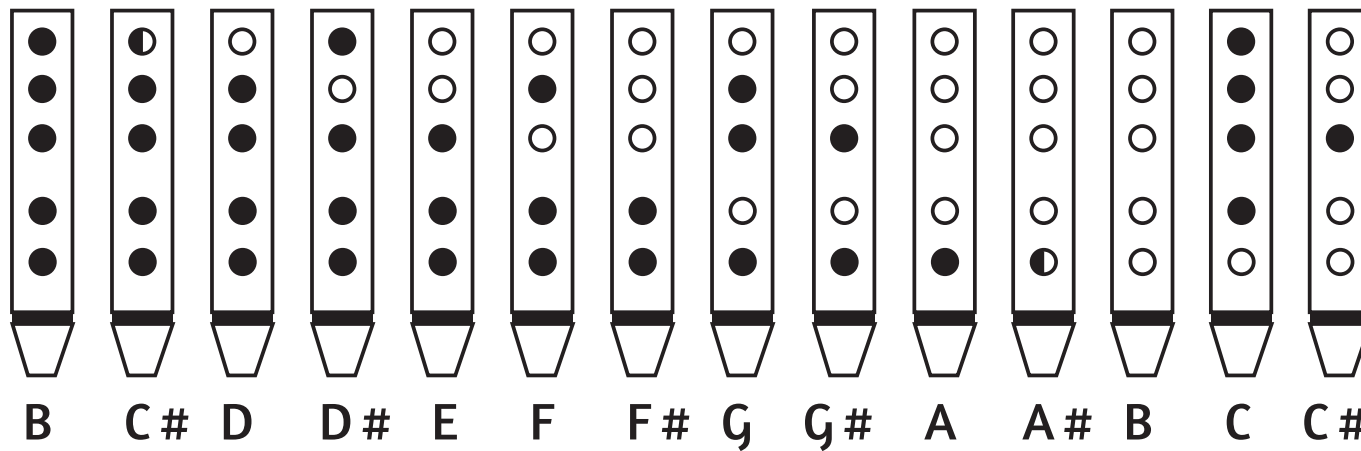

Key of "B" ~ Bass-Tone

"B" chromatic scale for 5-hole flute

"B" chromatic scale for 6-hole flute