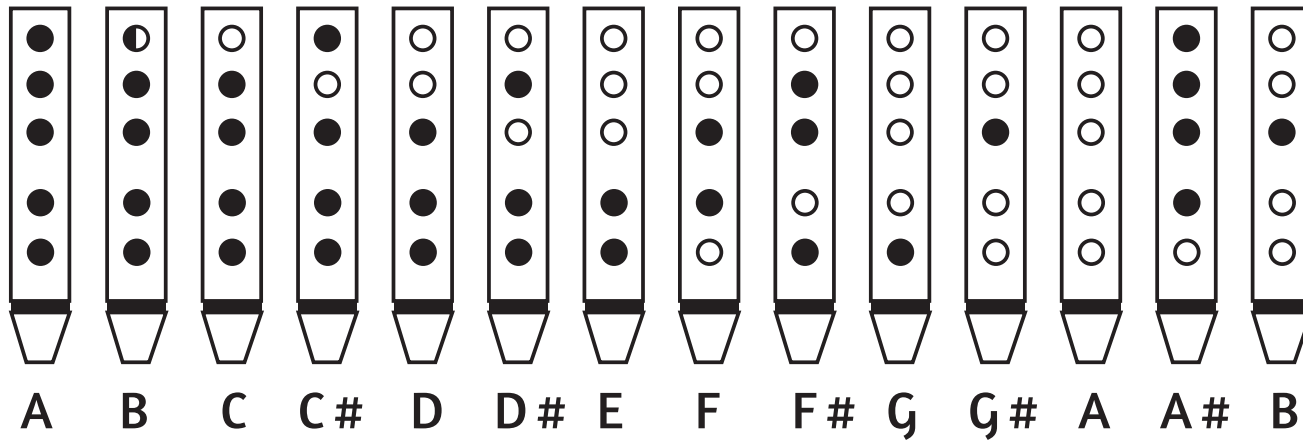

Key of "A" ~ Bass-Tone

"A" chromatic scale for 5-hole flute

"A" chromatic scale for 6-hole flute