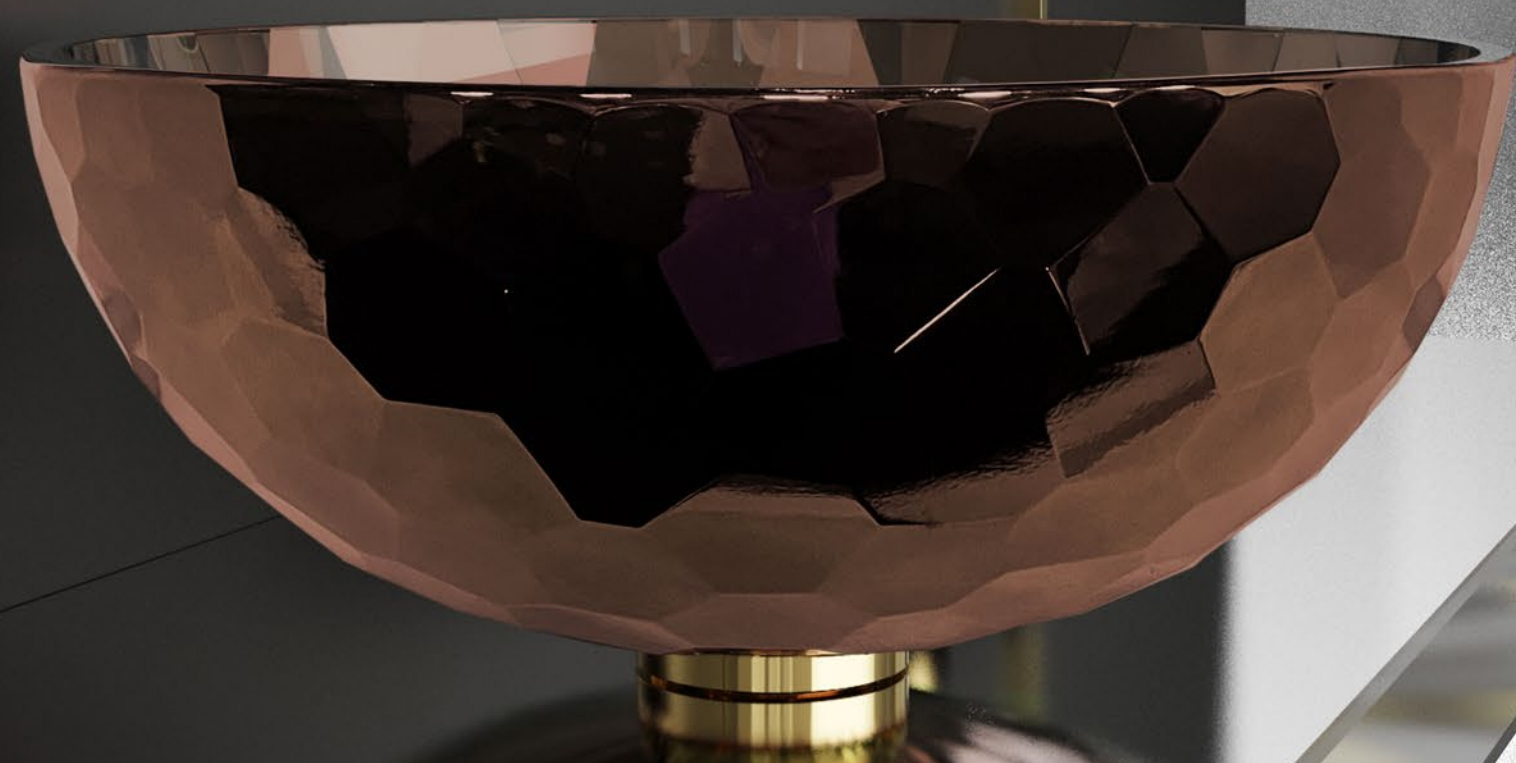

Tonino Lamborghini
TOTAL LIVING

ALLURE

Allure Round washbasin - bronze / gold code ALLUREROBZF3