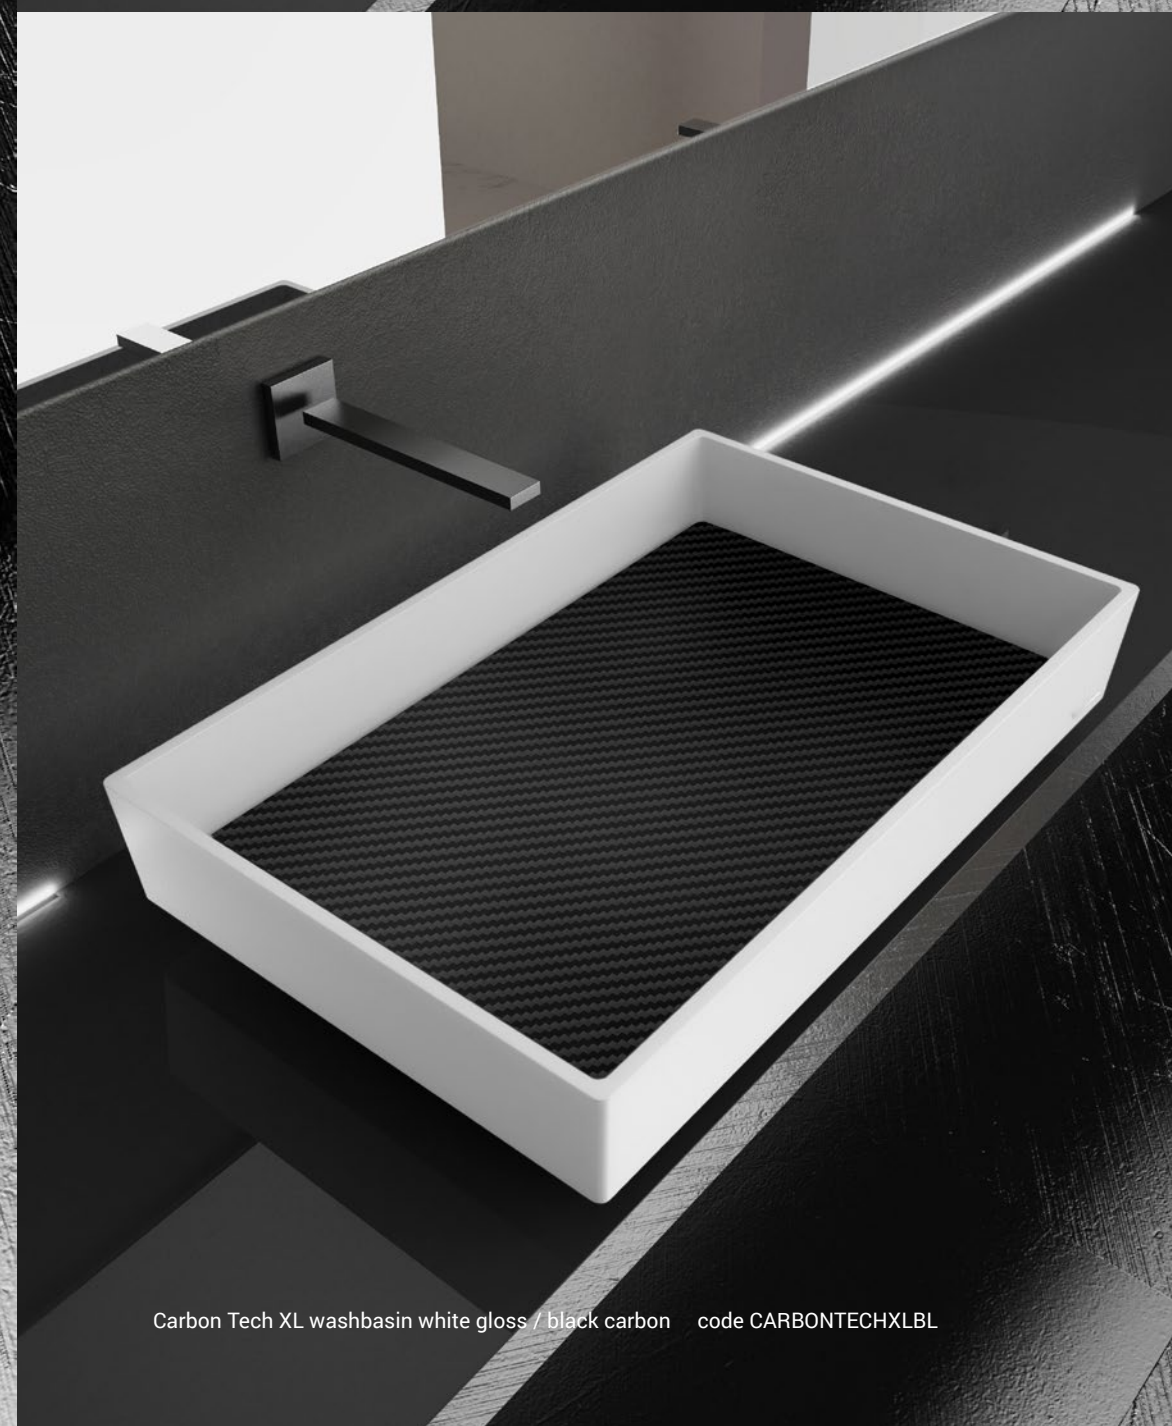

Carbon Tech XL washbasin fumo mat/black carbon - code CARBONTECHXLP650

Carbon Tech XL washbasin white gloss / black carbon - code CARBONTECHXLBL

Tonino Lamborghini

TOTAL LIVING

CARBON TECH XL è un lavabo da appoggio rettangolare in Pert®, un polimero tecnologico dalle qualità eccezionali, che unisce un basso peso specifico ad un' elevata resistenza meccanica. Carbon Tech XL è completato dal cover rettangolare con finitura Carbonio nascondendo lo scarico ed offrendo un effetto del tutto unico al deflusso dell'acqua.

Carbon Tech XL is a rectangular countertop washbasin made of Pert®, a technological polymer of exceptional qualities, which combines a low specific weight with high mechanical resistance. Carbon Tech XL is completed by a Carbon fibre texture cover, concealing the waste and provides a unique visual effect vis-à-vis the water flow.