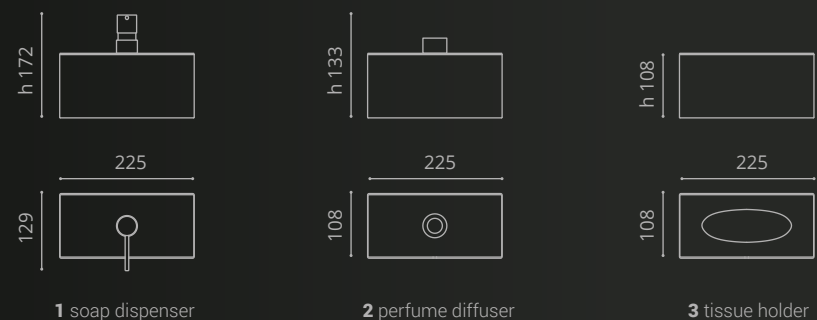

h 172

h 133

h 108

225

225

225

129

108

108

1 soap dispenser 2 perfume diffuser 3 tissue holder