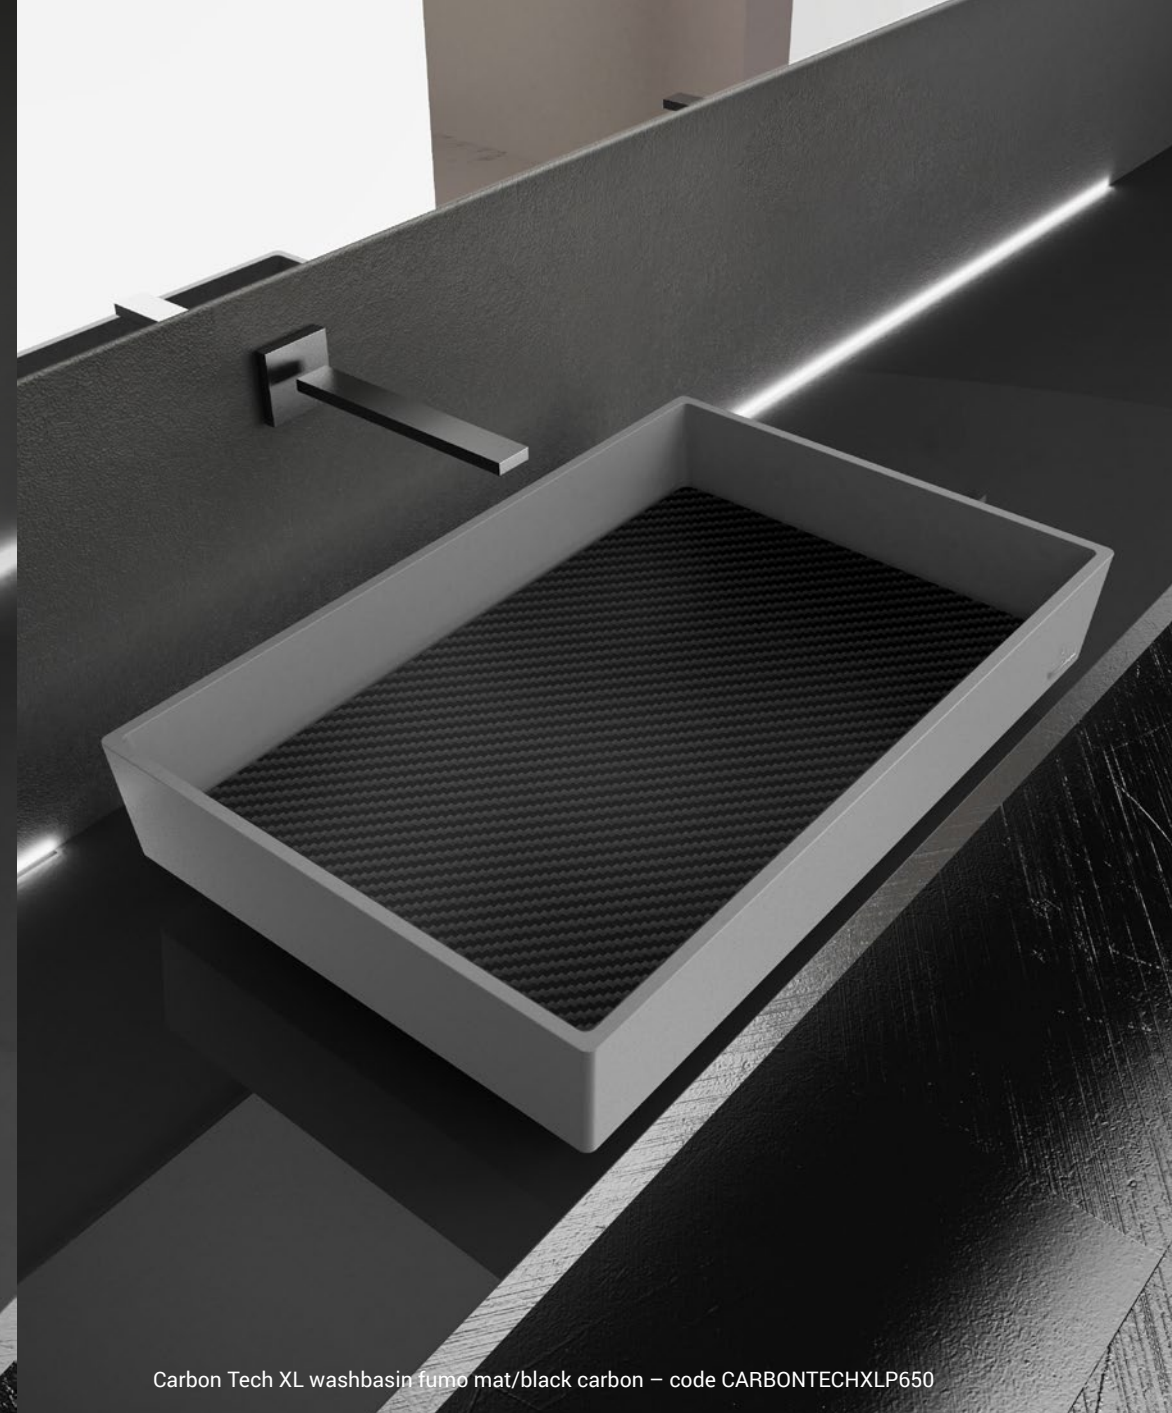

Tonino Lamborghini

TOTAL LIVING

CARBON TECH XL

Carbon Tech XL washbasin black mat / black carbon - code CARBONTECHXLNO

Tonino Lamborghini

TOTAL LIVING

CARBON TECH XL è un lavabo da appoggio rettangolare in Pert®, un polimero tecnologico dalle qualità eccezionali, che unisce un basso peso specifico ad un' elevata resistenza meccanica. Carbon Tech XL è completato dal cover rettangolare con finitura Carbonio nascondendo lo scarico ed offrendo un effetto del tutto unico al deflusso dell'acqua.

Carbon Tech XL is a rectangular countertop washbasin made of Pert®, a technological polymer of exceptional qualities, which combines a low specific weight with high mechanical resistance. Carbon Tech XL is completed by a Carbon fibre texture cover, concealing the waste and provides a unique visual effect vis-à-vis the water flow.