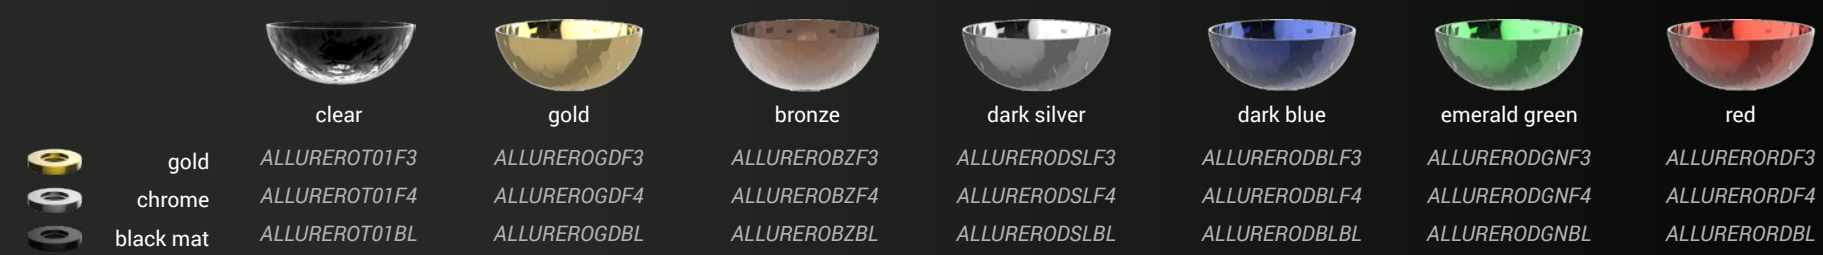

Allure Round

Ø 435

h 175

13

Ø foro / hole = 45 mm
peso / weight = ± 7,45 kg

gold ALLUREROT01F3 ALLUREROGDF3 ALLUREROBZF3 ALLURERODSLF3 ALLURERODBLF3 ALLURERODGNF3 ALLURERORDF3
chrome ALLUREROT01F4 ALLUREROGDF4 ALLUREROBZF4 ALLURERODSLF4 ALLURERODBLF4 ALLURERODGNF4 ALLURERORDF4
black mat ALLUREROT01BL ALLUREROGDBL ALLUREROBZBL ALLURERODSLBL ALLURERODBLBL ALLURERODGNBL ALLURERORDBL

Piletta in ottone a scarico libero e base anello inclusi. Tutte le finiture dei prodotti sono personalizzabili.
Brass free flow waste and base ring included. All product finishes can be customized