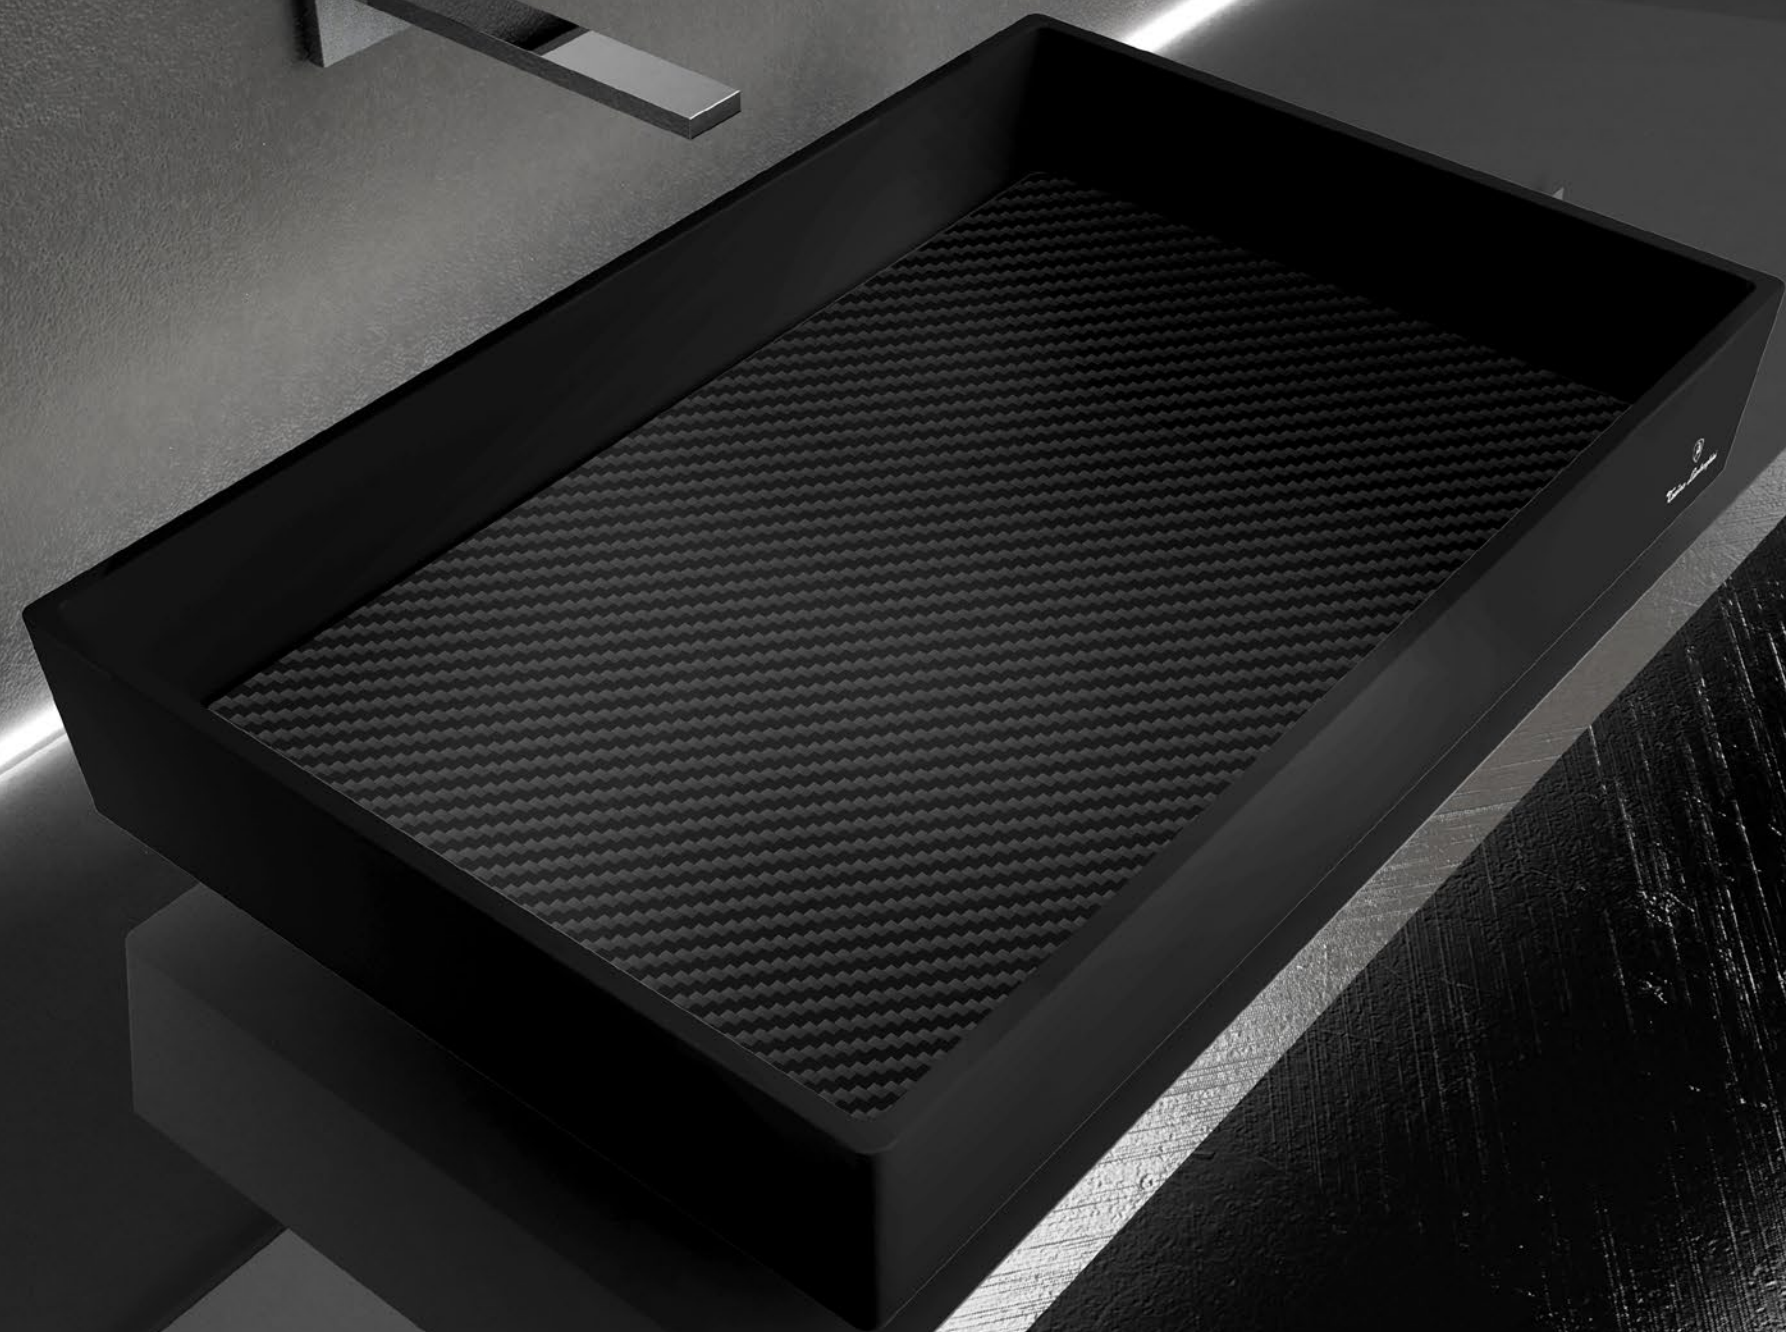

Tonino Lamborghini

TOTAL LIVING

CARBON TECH XL

Carbon Tech XL washbasin black mat / black carbon - code CARBONTECHXLNO