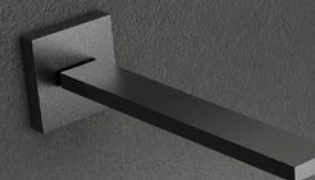

Tonino Lamborghini
TOTAL LIVING

CARBON TECH

Carbon Tech washbasin black mat / black carbon code CARBONTECHNO

Carbon Tech washbasin fumo mat/black carbon - code CARBONTECHP650

Carbon Tech washbasin white gloss / black carbon code CARBONTECHBL