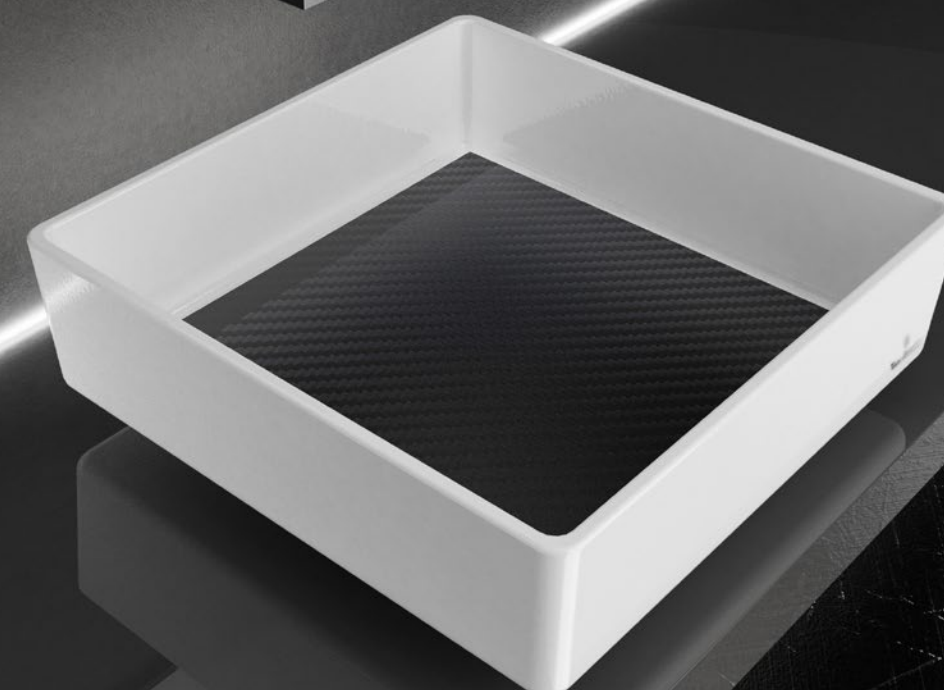

Tonino Lamborghini
TOTAL LIVING

CARBON TECH

Carbon Tech washbasin black mat / black carbon code CARBONTECHNO

Carbon Tech washbasin fumo mat/black carbon - code CARBONTECHP650

Carbon Tech washbasin white gloss / black carbon code CARBONTECHBL