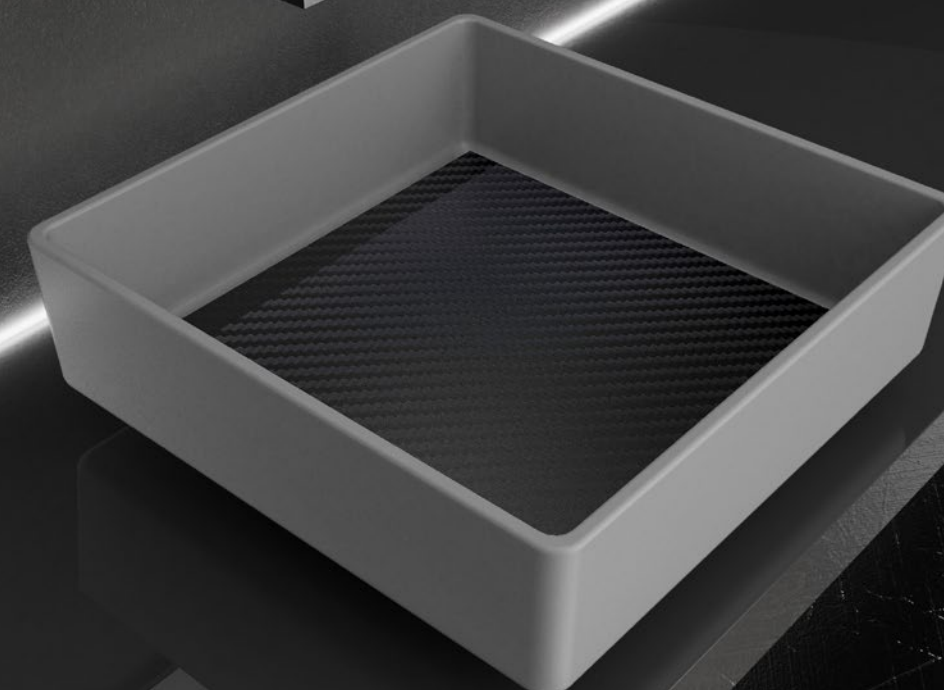

Carbon Tech washbasin fumo mat/black carbon - code CARBONTECHP650