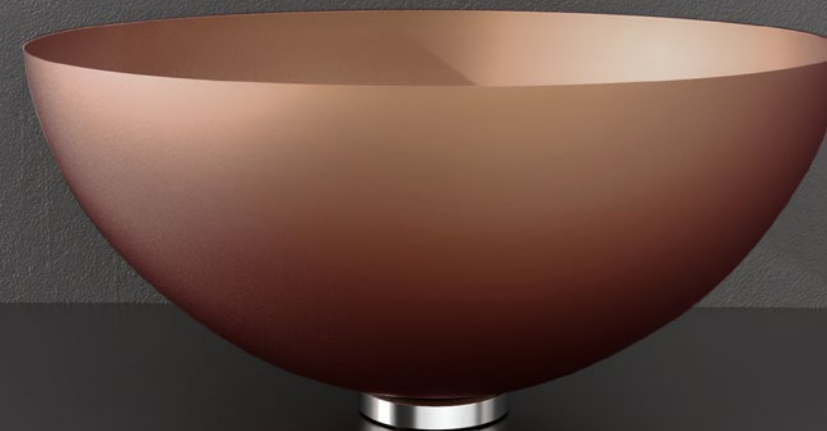

Tonino Lamborghini
TOTAL LIVING

MOONSHINE

Moonshine washbasin - light blue mat / chrome code MOONSHINE43LBMF4

Moonshine washbasin - grey 7043 / chrome code MOONSHINE43P704F4

Moonshine washbasin - Rosa Sahara / chrome code MOONSHINE43RSF4