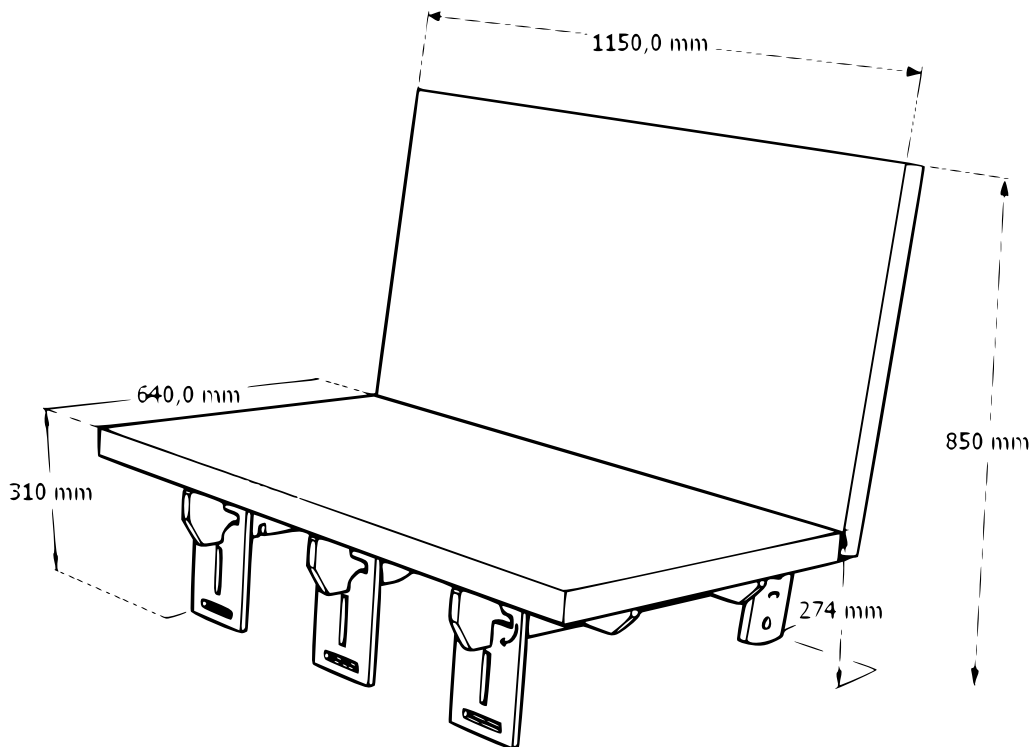

Dimensions of main elements of miniB

p 3/3

Table & chairs & sofa

* 3 front legs for sofa are the from chairs set of 4 -
but you can order additional 3 to invite guests

miniB

fly + rent a car = camp & vanlife

123cAMP.EU