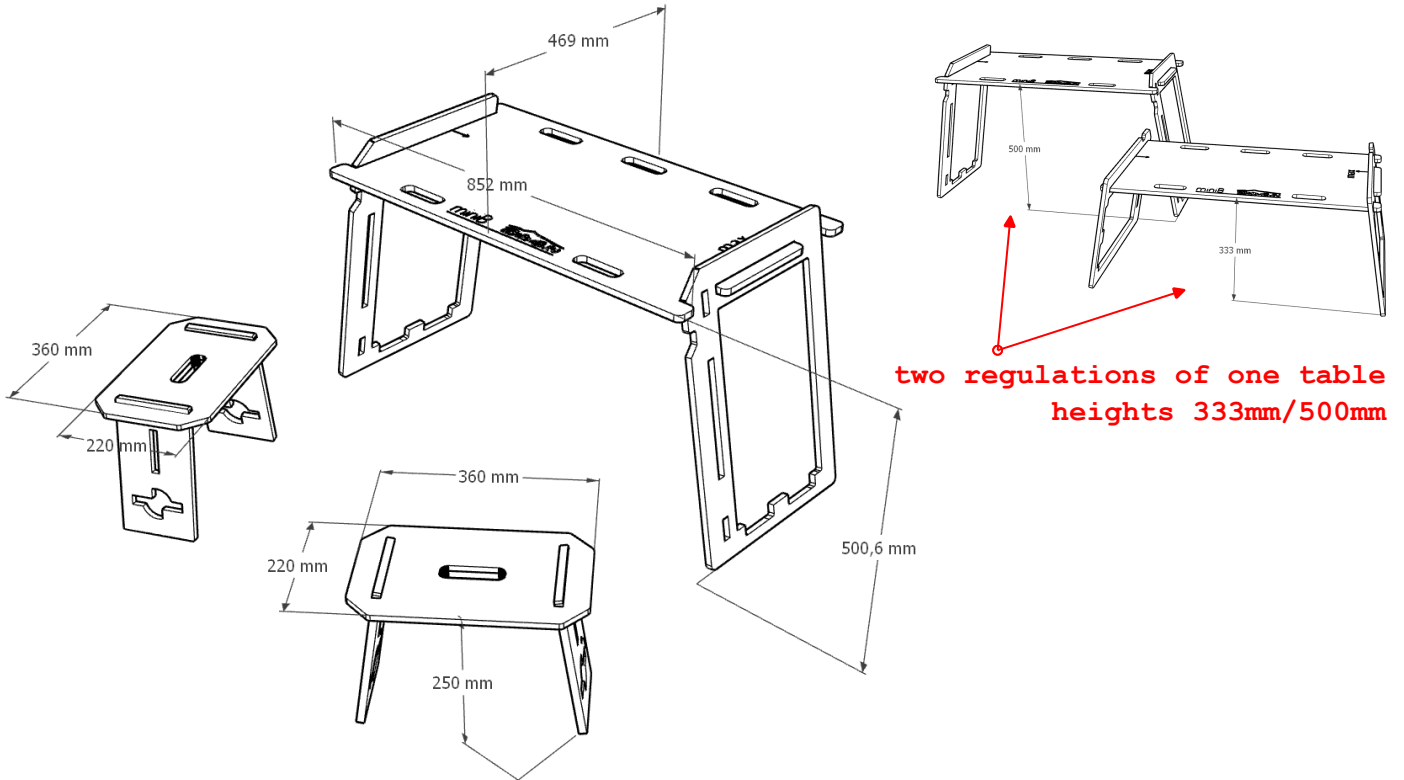

Dimensions of main elements of miniB

p 1/3

The bag full of 28kg goods

1. The standard bag designed for miniB includes all elements in, still leaving some space for sleeping bags, inflatable pillows or cooking essentials.

* if in your airline, there is weight restriction up to 20kg (ex. Ryanair) not 32kg (ex. Wizzair) - don't worry - we have solution.

As option you can order second, smaller bag which fits perfectly miniB's table, stools, legs and belts - in result you are under 20kg with main bag while in second one (which is expandable by one zip) except of mentioned elements you may transport all other of your travel gear.

In that case you are simply transporting two 20kg comfortable baggages.

miniB

fly + rent a car = camp & vanlife

123cAMP.EU

Dimensions of main elements of miniB

The bed platform

Dimensions of main elements of miniB

p 3/3

Table & chairs & sofa

* 3 front legs for sofa are the from chairs set of 4 -
but you can order additional 3 to invite guests

miniB

fly + rent a car = camp & vanlife

123cAMP.EU