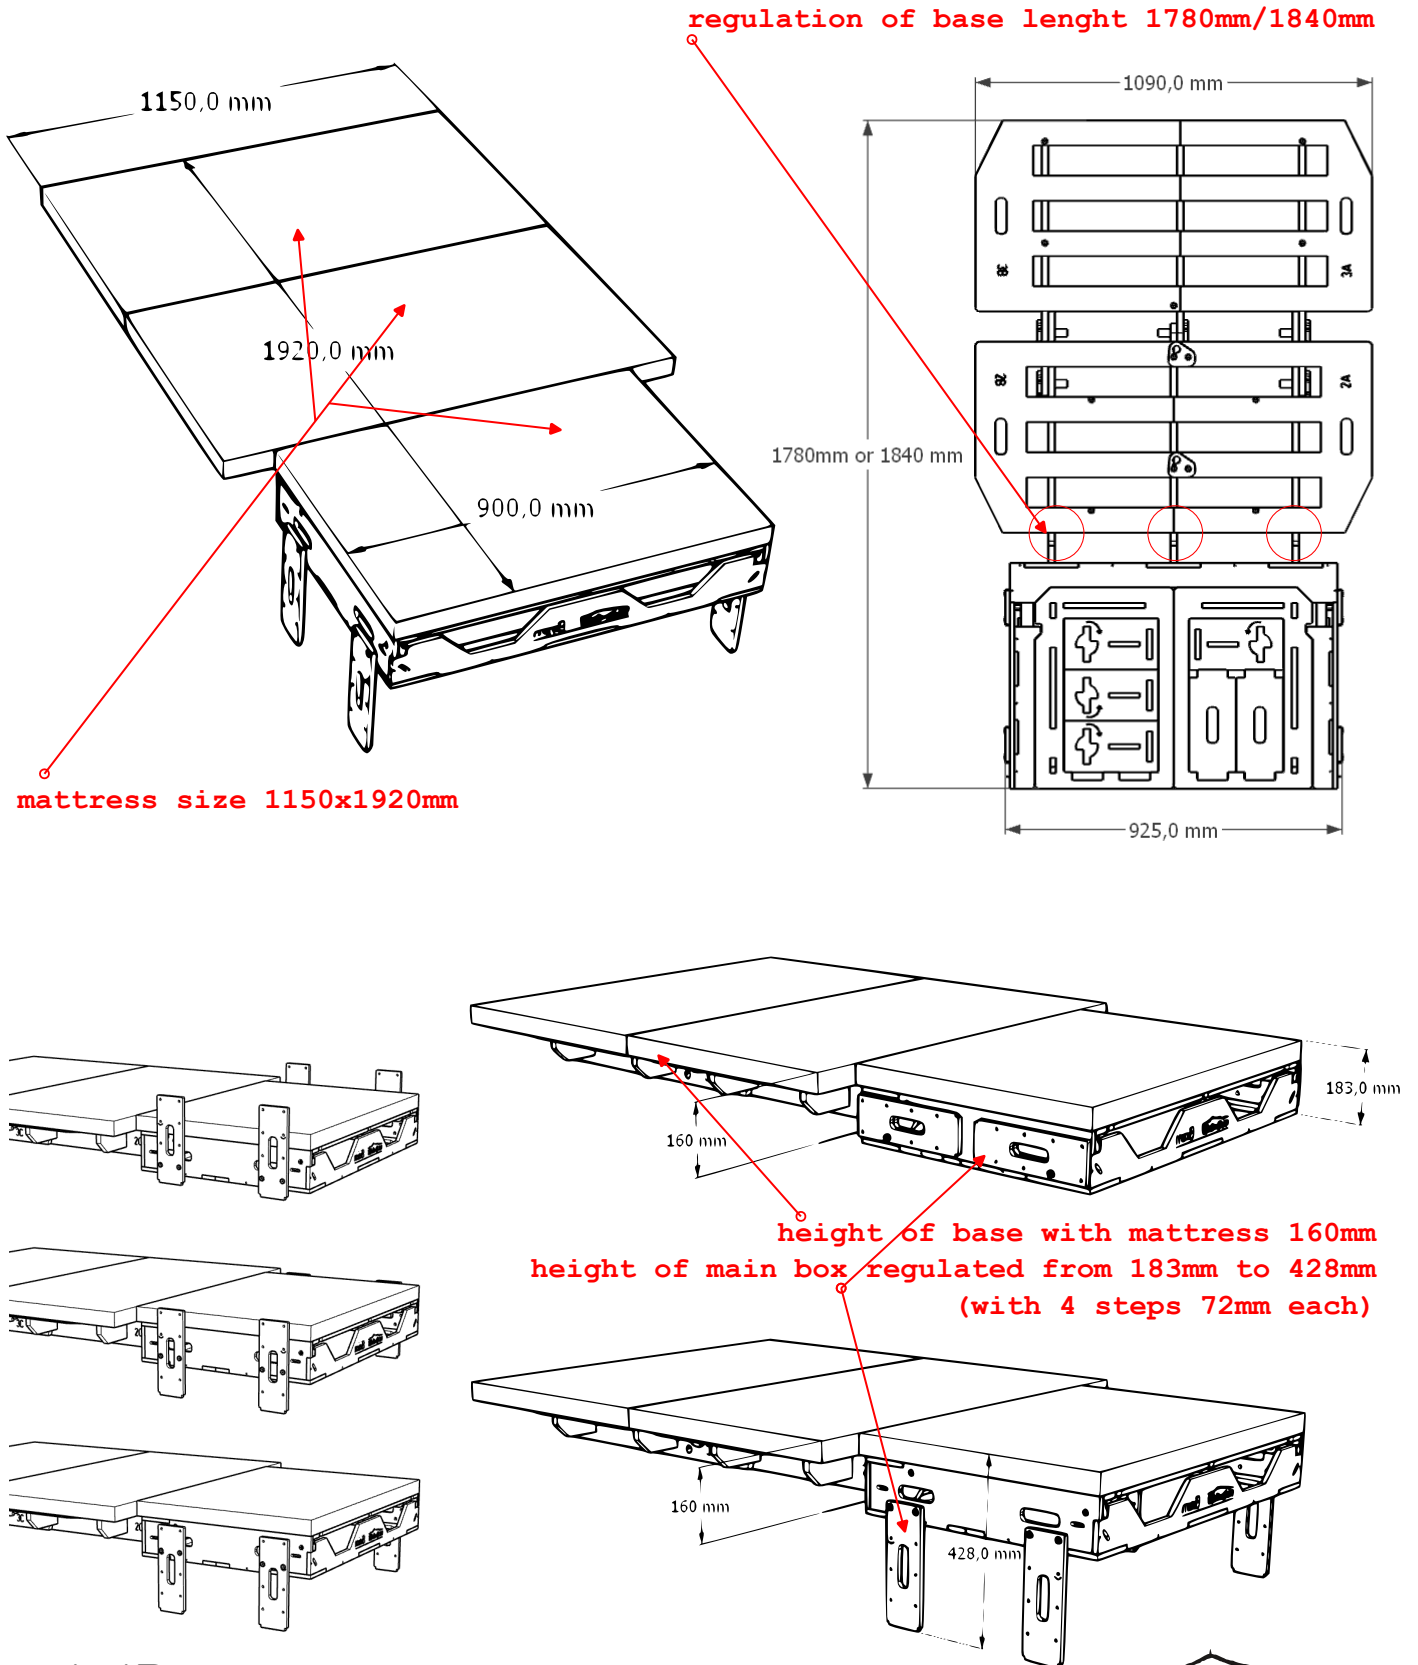

Dimensions of main elements of miniB

p 1/3

The bag full of 28kg goods

1. The standard bag designed for miniB includes all elements in, still leaving some space for sleeping bags, inflatable pillows or cooking essentials.

* if in your airline, there is weight restriction up to 20kg (ex. Ryanair) not 32kg (ex. Wizzair) - don't worry - we have solution.

As option you can order second, smaller bag which fits perfectly miniB's table, stools, legs and belts - in result you are under 20kg with main bag while in second one (which is expandable by one zip) except of mentioned elements you may transport all other of your travel gear.

In that case you are simply transporting two 20kg comfortable baggages.

miniB

fly + rent a car = camp & vanlife

123cAMP.EU

Dimensions of main elements of miniB

The bed platform

Dimensions of main elements of miniB

p 3/3

Table & chairs & sofa

* 3 front legs for sofa are the from chairs set of 4 -
but you can order additional 3 to invite guests

miniB

fly + rent a car = camp & vanlife

123cAMP.EU