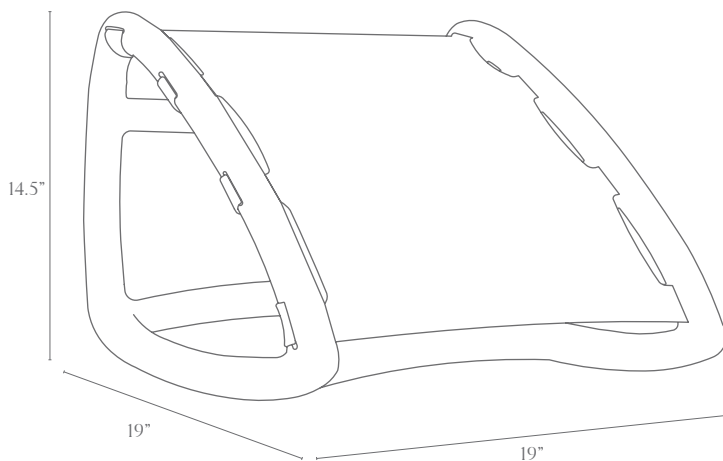

The Tripod Table

Dimensions:

16" x 16" x Option: 20" short, 22.5" medium, or 25" tall

Wood Options: walnut, charcoal ash, white ash

justin@fernwehwoodworking.com

541-241-2257

Terms: All pieces made to order—inquire for current lead time. Made from domestic hardwoods with VOC-free finish.