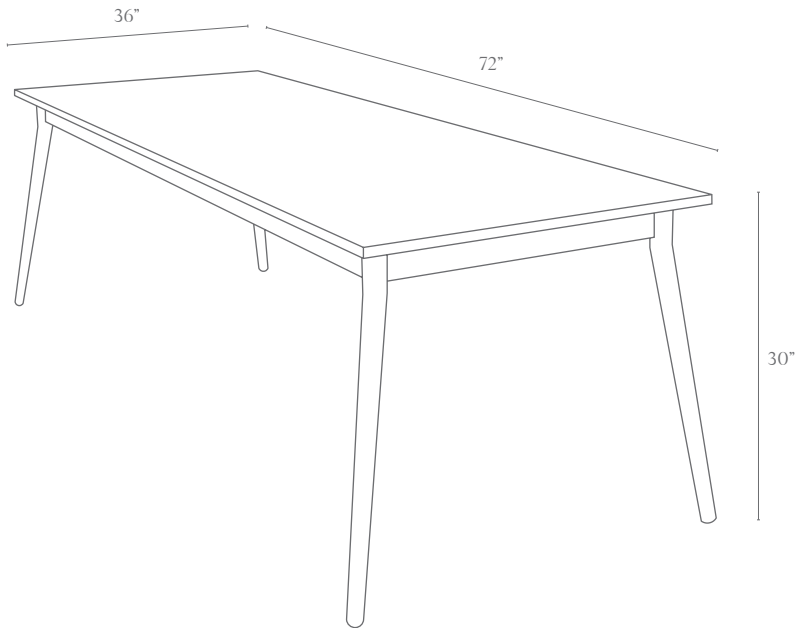

The Dining Table

Dimensions:

Unless otherwise specified: 36" wide x 72" long x
30" tall

Wood Options: walnut, charcoal ash, white ash