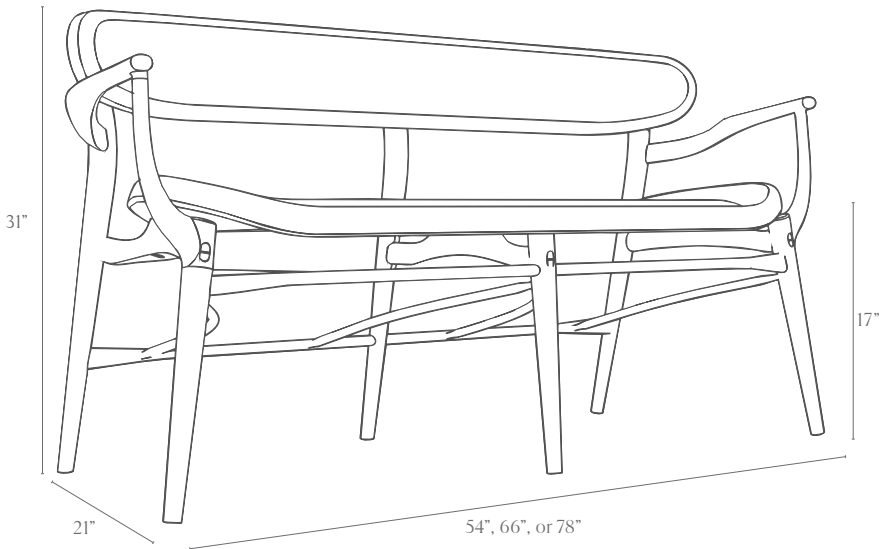

Terms: All pieces made to order—inquire for current lead time. Made from domestic hardwoods with VOC-free finish.

Fjoon Settee with Arms

Dimensions:

21" total depth, 17.5" seat depth x 54", 66", or 78" wide x 31" tall