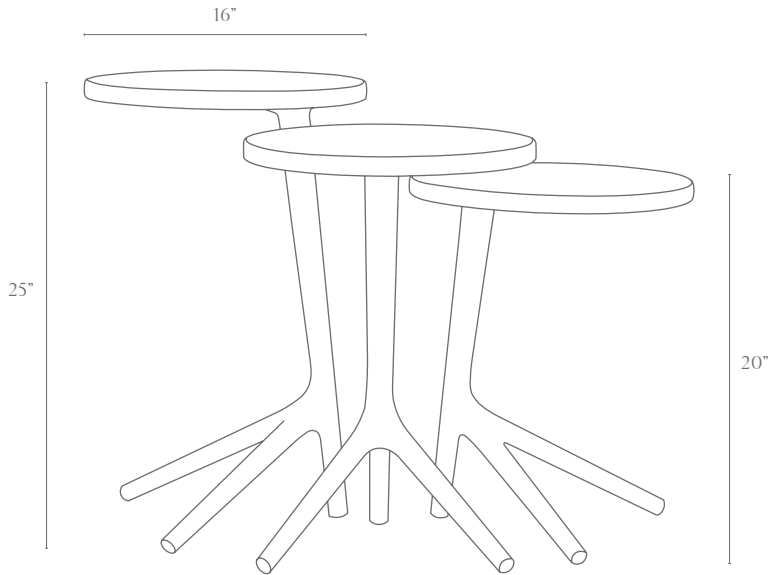

The Tripod Table

Dimensions:

16" x 16" x Option: 20" short, 22.5" medium, or 25" tall

Wood Options: walnut, charcoal ash, white ash

justin@fernwehwoodworking.com

541-241-2257

Terms: All pieces made to order—inquire for current lead time. Made from domestic hardwoods with VOC-free finish.