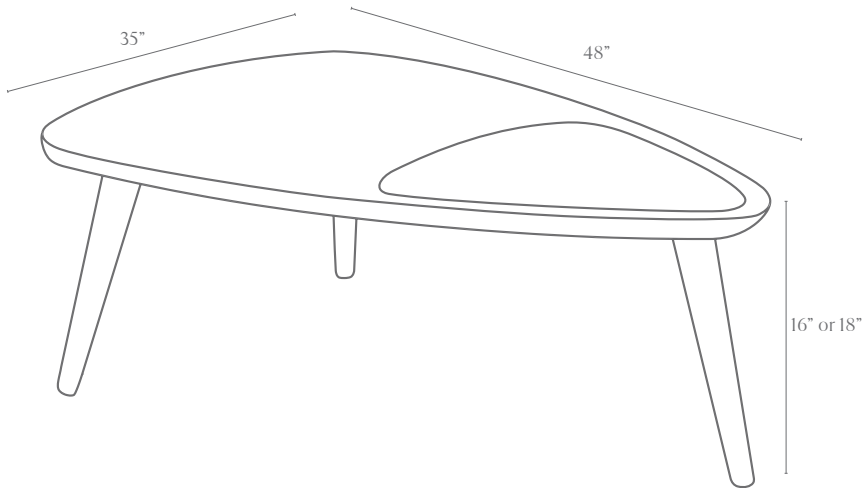

Oxbend Coffee Table

Dimensions:

35" wide x 48" long x 16" or 18" tall

Options: walnut, charcoal ash, white ash