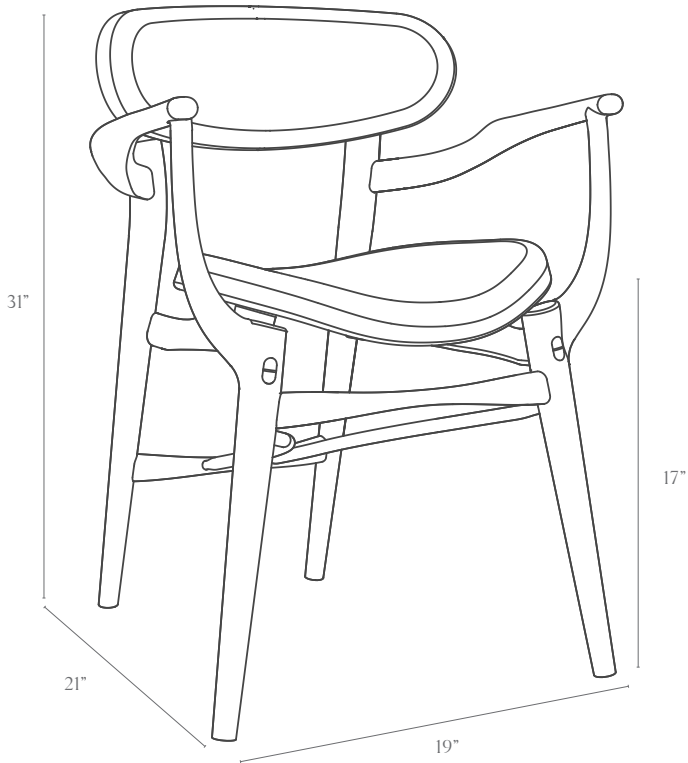

Fjoon Captain's Chair

Dimensions:

21" total depth, 17.5" seat depth x 24" wide x 31" tall

Wood Options: walnut, charcoal ash, white ash

Upholstery Options - Leather or Textile

Sorensen Leather

"Walnut" - Elegance 20195