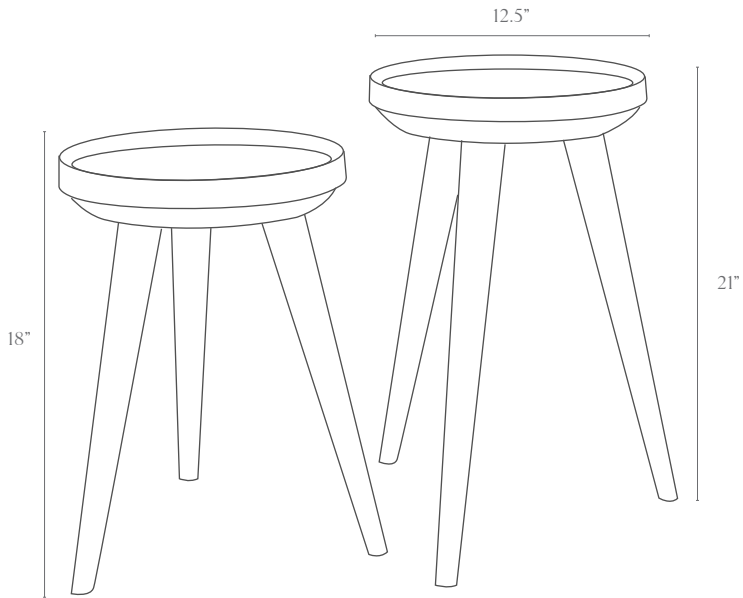

Oxbend Side Table

Dimensions:

12.5" diameter

Option: 20" short, 22.5" medium, or 25" tall

Wood Options: walnut, charcoal ash, white ash