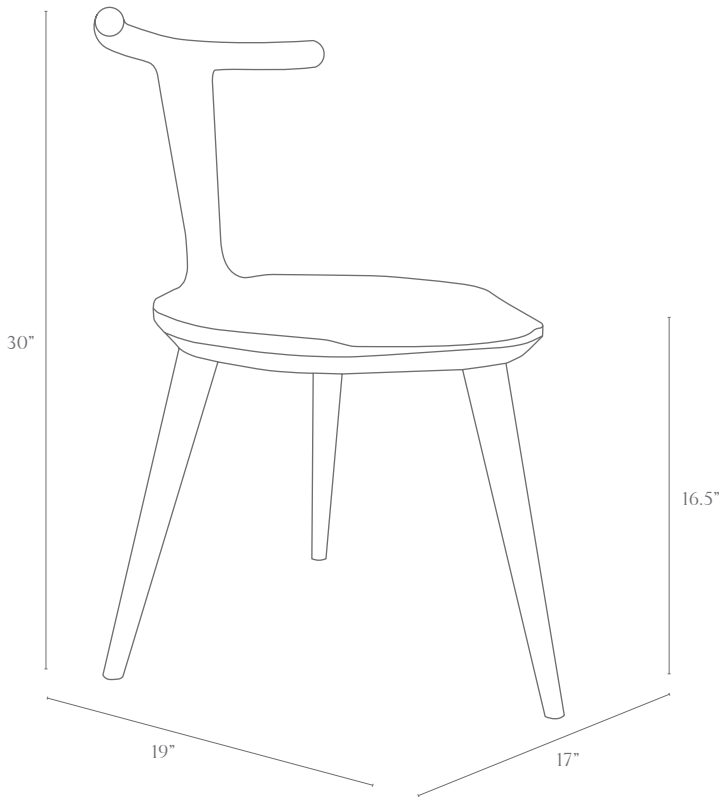

Oxbend Chair 3-Legged

Dimensions:

19" deep x 17" wide x 30" tall

Wood Options: walnut, charcoal ash, white ash