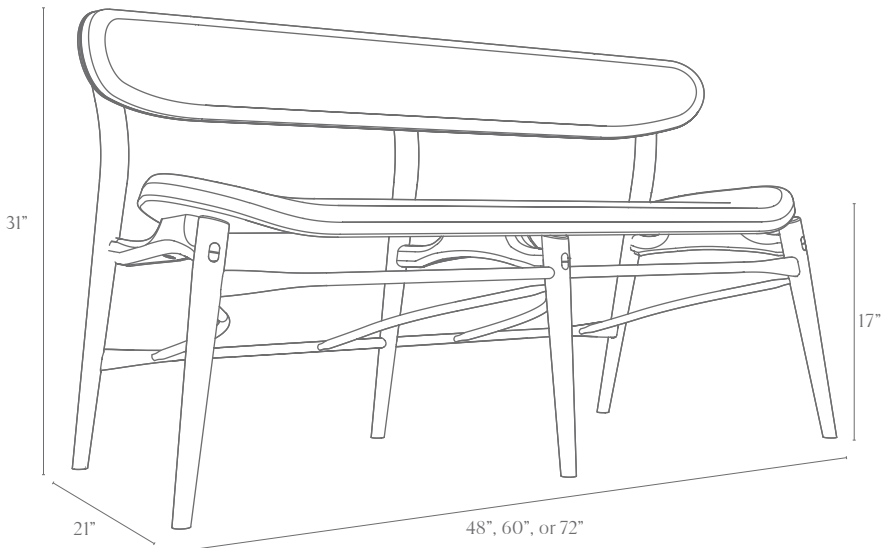

Fjoon Settee

Dimensions:

21" total depth, 17.5" seat depth x 48", 60", or 72" wide x 31" tall

Wood Options: walnut, charcoal ash, white ash

Upholstery Options - Leather or Textile

Sørensen Leather

"Walnut" - Elegance 20195