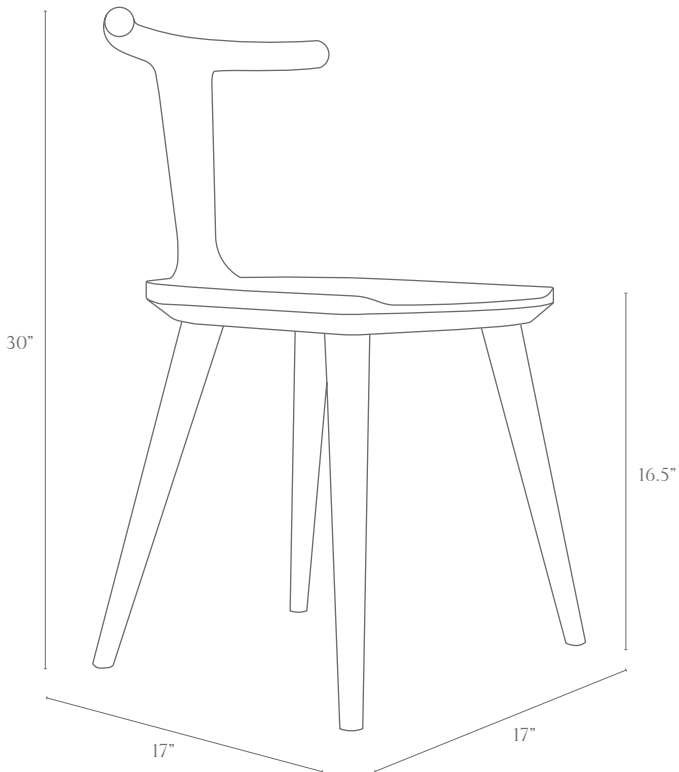

Oxbend Bench

Dimensions:

Seat: 48", 60", or 72" wide x 17" deep x 16.5" high at front

Overall Footprint: add 2" to seat width, 19" deep

Backrest: 29.5" high at center, 30" high on ends

Wood Options: walnut, charcoal ash, white ash

justin@fernwehwoodworking.com

541-241-2257

Terms: All pieces made to order—inquire for current lead time. Made from domestic hardwoods with VOC-free finish.

Oxbend Chair

Dimensions:

Seat: 17" wide x 17" deep x 16.5" high at front

Oxbend Stool

Dimensions:

Seat: 17" wide x 17" deep x (customizable) high at front

Backrest: 11.5" higher than seat

Wood Options: walnut, charcoal ash, white ash

Seat Height Options: 22", 24" (pictured), 26"