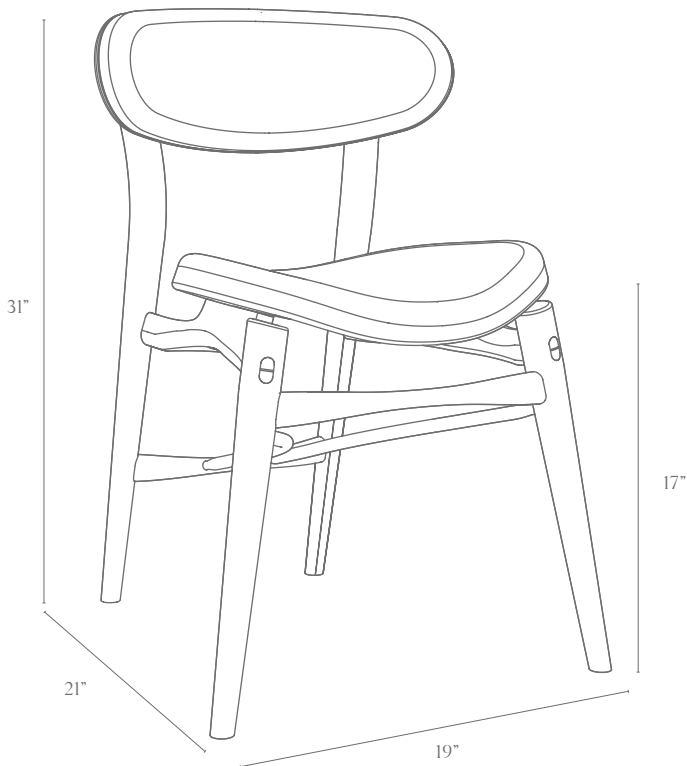

Fjoon Chair

Dimensions:

21" total depth, 17.5" seat depth x 19" wide x 31" tall

Wood Options: walnut, charcoal ash, white ash

Upholstery Options - Leather or Textile

Sørensen Leather

"Walnut" - Elegance 20195