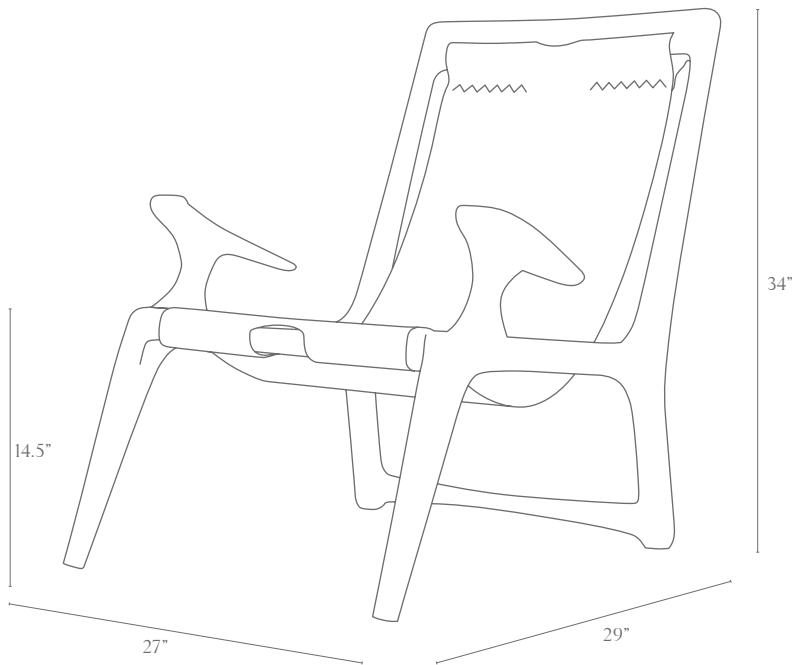

Oxbend Stool

Dimensions:

Seat: 17" wide x 17" deep x (customizable) high at front

Backrest: 11.5" higher than seat

Wood Options: walnut, charcoal ash, white ash

Seat Height Options: 22", 24" (pictured), 26"

justin@fernwehwoodworking.com

541-241-2257

Terms: All pieces made to order—inquire for current lead time. Made from domestic hardwoods with VOC-free finish.

The Sling Chair

Dimensions:

Total width: 27 inches x height: 34 inches