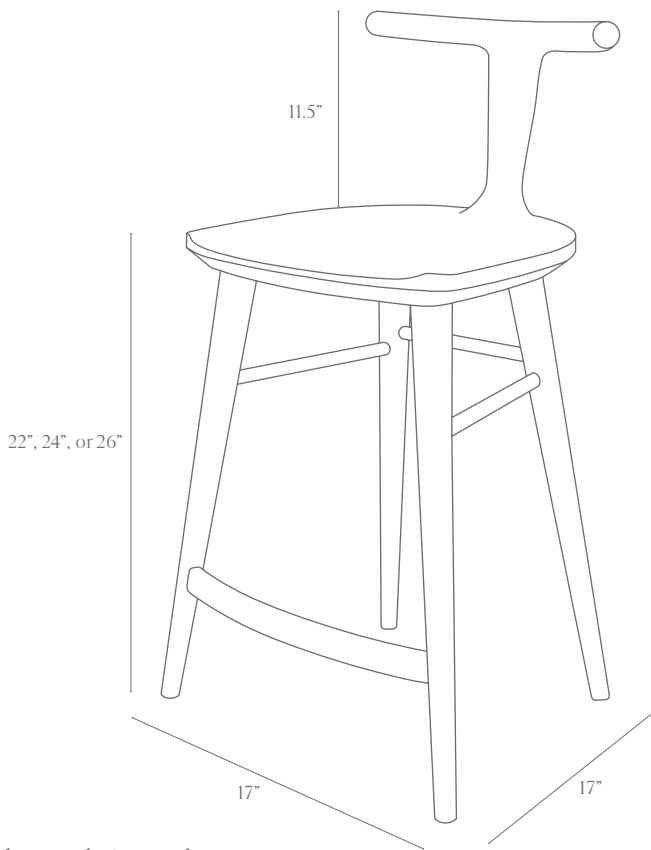

Oxbend Bench

Dimensions:

Seat: 48", 60", or 72" wide x 17" deep x 16.5" high at front

Overall Footprint: add 2" to seat width, 19" deep

Backrest: 29.5" high at center, 30" high on ends

Wood Options: walnut, charcoal ash, white ash

Oxbend Stool

Dimensions:

Seat: 17" wide x 17" deep x (customizable) high at front

Backrest: 11.5" higher than seat

Wood Options: walnut, charcoal ash, white ash

Seat Height Options: 22", 24" (pictured), 26"