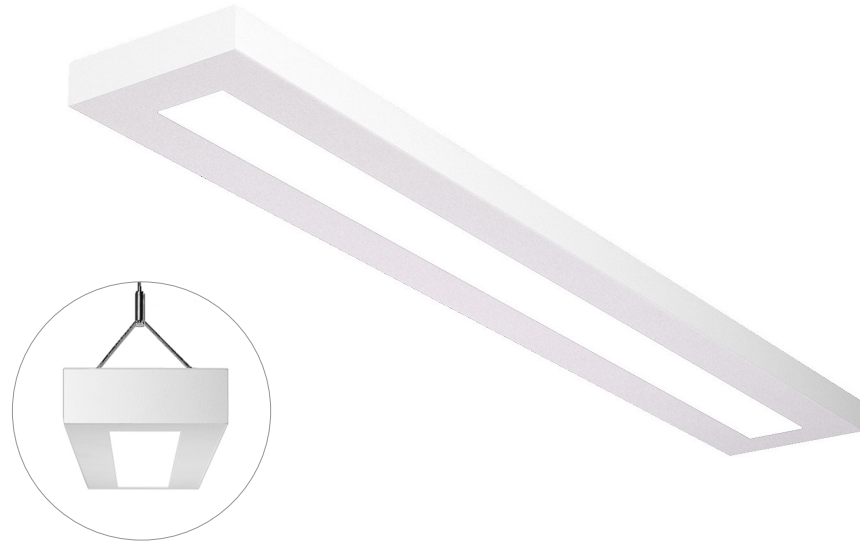

# 480<sup>®</sup> SERIES SKY

480SK-P | LED | INDIRECT/DIRECT | PENDANT

## FEATURES

- Dynamic, engineered spectra LED source provides optimal circadian impact for health and wellness. The two-channel light source includes the alertness and focus-enhancing GoodDay<sup>®</sup> spectrum and the blue-depleted GoodNight<sup>®</sup> spectrum
- Spectrum and intensity are controlled via 0-10V inputs for simple integration with a building's control system
- Variable indirect/direct distributions are available to achieve application specific lighting criteria
- Indirect LED source features a wide batwing distribution to uniformly illuminate the ceiling and create volume in a space
- Direct source shielding options include a diffuse lens or flush baffle and drop baffle for reduced glare
- 4ft and 8ft individual units may be joined end to end to form linear runs reducing installing costs by requiring only a single power drop per linear run (run length restrictions apply)
- A complementary wall luminaire is also available

MECHANICAL	
Housing	Formed Steel
End Caps	Flat Steel, no exposed fasteners
Finish	Matte white powder coated
Connectors	Quick connects
Cable Suspension	24-150in adjustable cable or Stem mount

CERTIFICATIONS & WARRANTY	
Certifications	Pending
Warranty	5 year limited