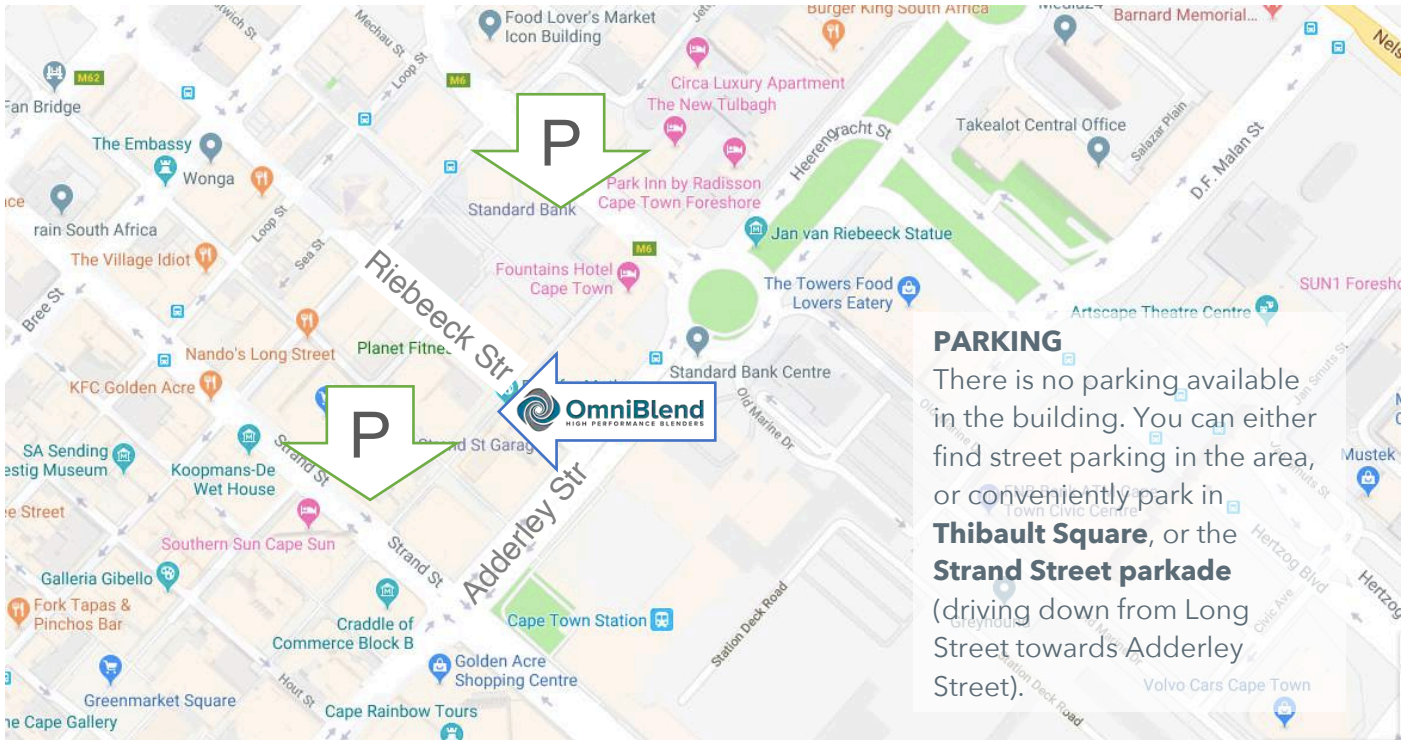

DIRECTIONS TO OMNIBLEND IN CAPE TOWN

3 St Georges Mall
506 The Colosseum
Cape Town CBD

OmniBlend is located in The Colosseum on 3 St Georges Mall, unit 506. You will find The Colosseum at the corner of **Adderley Street** and **Riebeeck Street**, opposite the tall black ABSA building, and across the Cape Town Train Station. From Riebeeck Street, the entrance to the Colosseum is on your left-hand side, next to Clicks. OmniBlend is on the 5th floor.