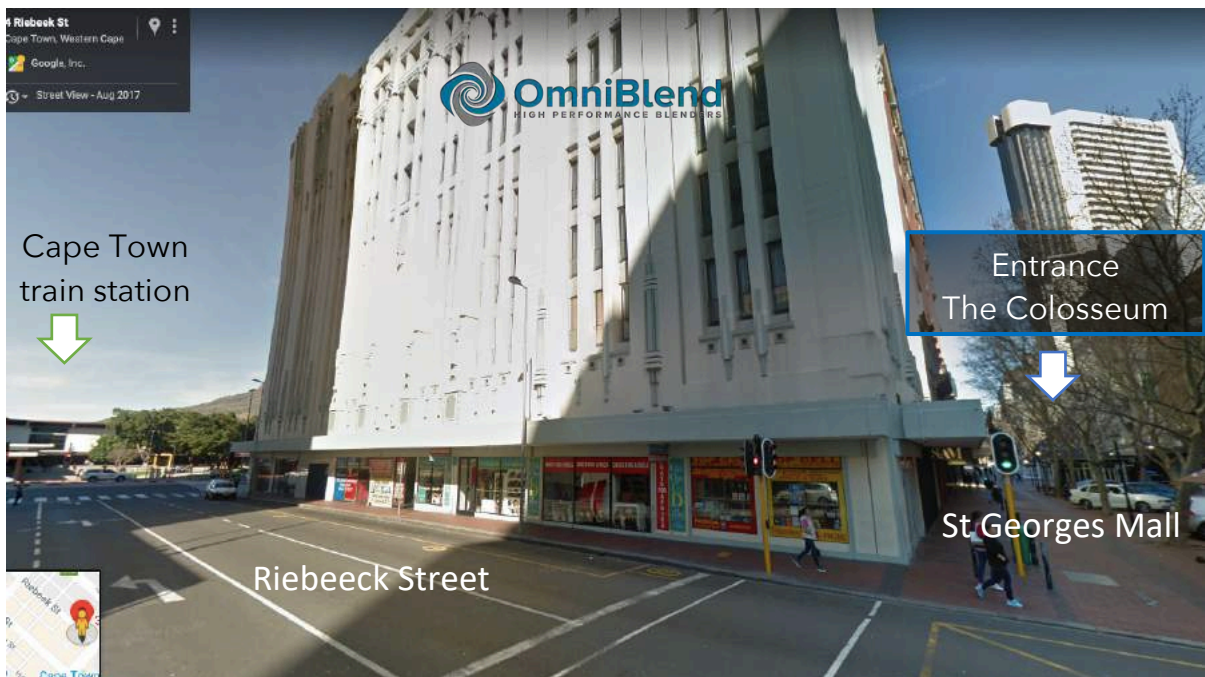

DIRECTIONS TO OMNIBLEND IN CAPE TOWN

3 St Georges Mall
506 The Colosseum
Cape Town CBD

OmniBlend is located in The Colosseum on 3 St Georges Mall, unit 506. You will find The Colosseum at the corner of **Adderley Street** and **Riebeeck Street**, opposite the tall black ABSA building, and across the Cape Town Train Station. From Riebeeck Street, the entrance to the Colosseum is on your left-hand side, next to Clicks. OmniBlend is on the 5th floor.