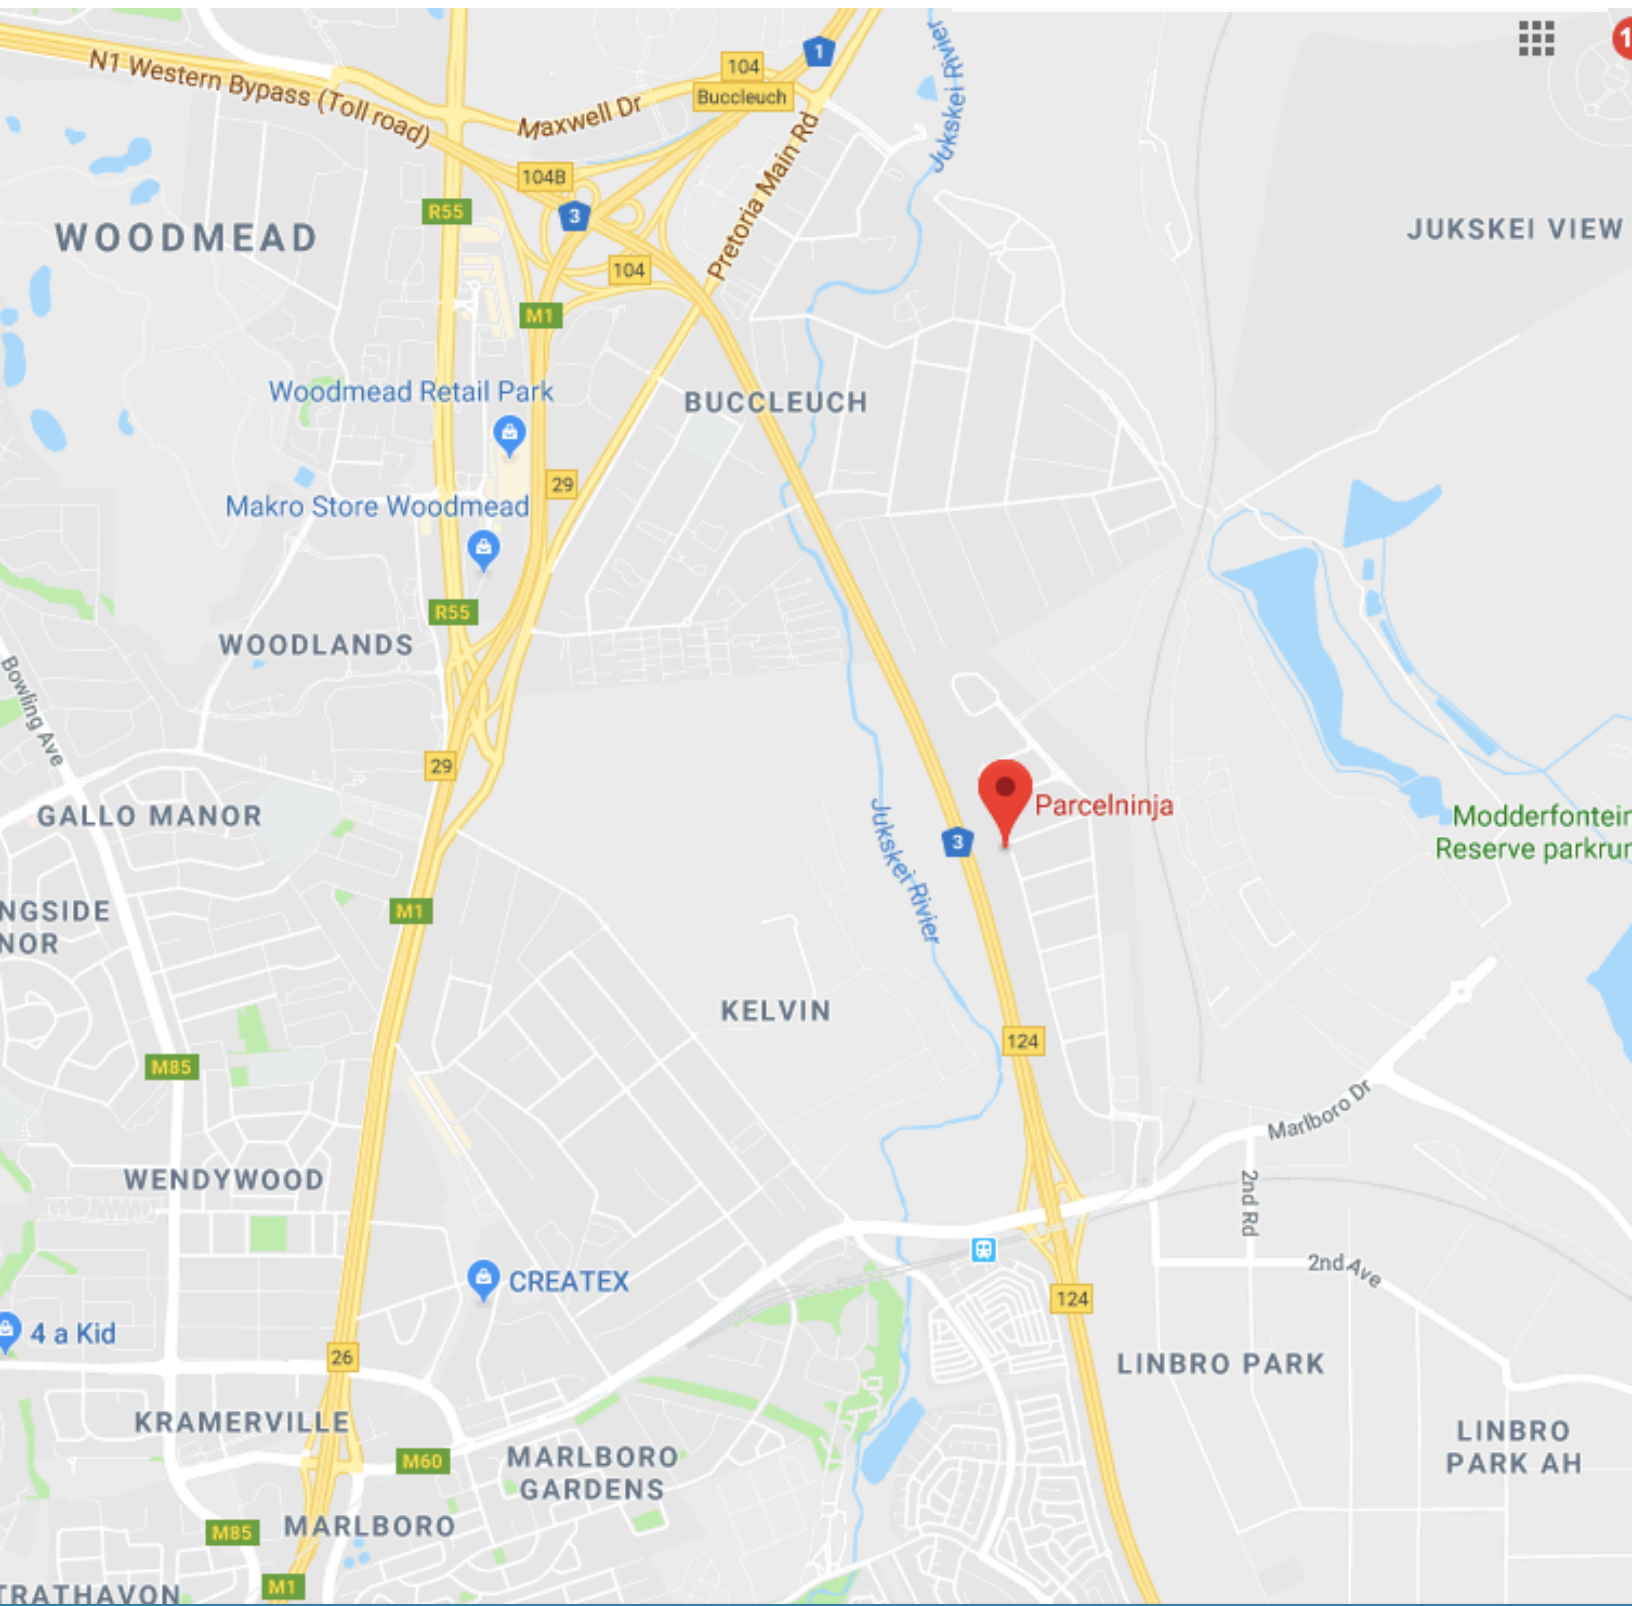

From Marlboro Drive:
Turn onto Starfield Drive. After 300 meters, turn left onto 3rd Rd. Continue onto Galaxy Avenue. Parcel Ninja at 49 Galaxy Avenue is on your left hand side and you can pick up the order with your invoice number as the reference.
Google Maps link: <https://goo.gl/maps/hSE9vduW3dR2>