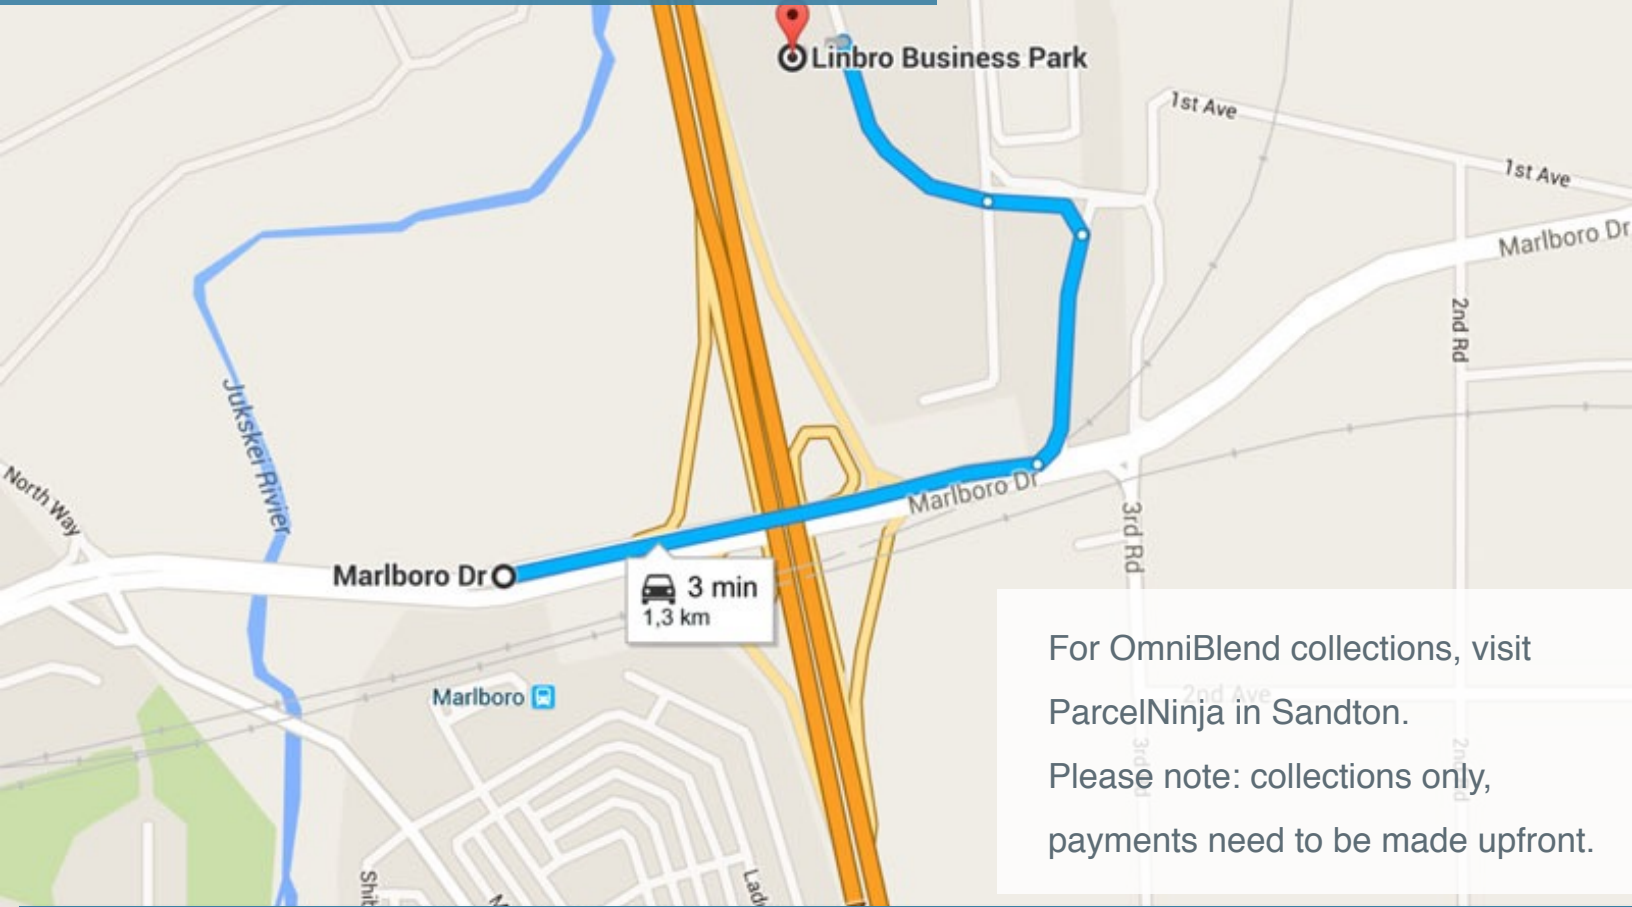

# Collections in JHB

*Linbro Business Park, Saturn Crescent, 49  
Galaxy Ave, 2090, Sandton, 010 312 5999*

## From the Marlboro Dr:

Head east on Marlboro Dr/M60, turn left onto Starfield Dr. After 300 meters, turn left onto 3rd Rd. Continue onto Galaxy Ave.

49 Galaxy Avenue is on your left hand side and you can pick up the order with your order reference number.

Google Maps link: <https://goo.gl/maps/xY6jkNAtTqC2>

GPS Coordinates: -26.076705, 28.114616