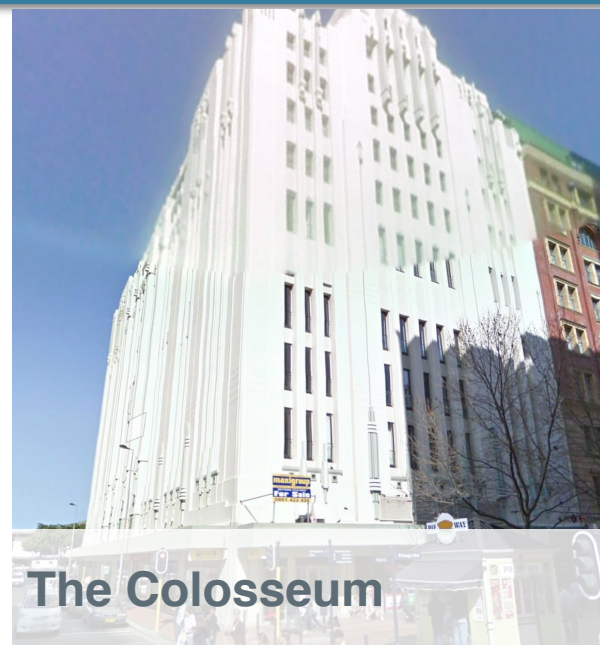

The Colosseum

3 St George Mall, 505 The Colosseum

Tel: 021 - 012 5999 / 083 - 555 1100