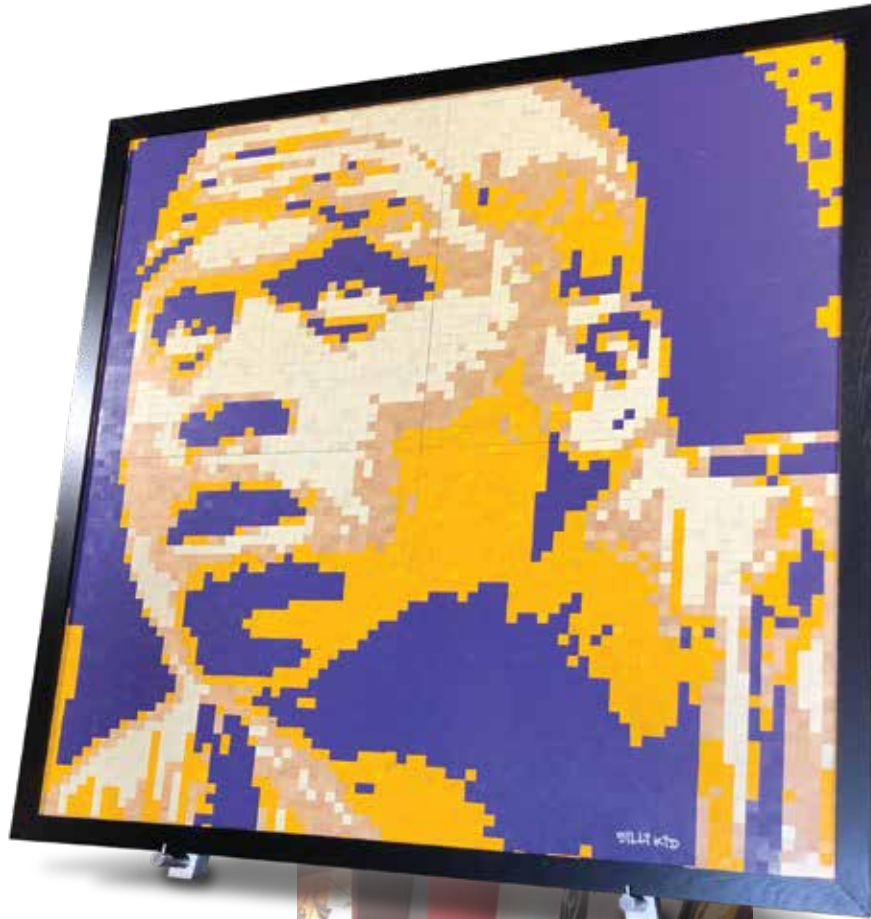

BROOKLYN NETS
Kids Court Shop

SHAQ MOSAIC

Custom art piece made from more than 6,500 pieces of authentic Los Angeles Lakers court played on between 2000-2012. Created for the 2019 NBA Summer League. Signed by Shaquille O'Neal and artist Billi Kid.