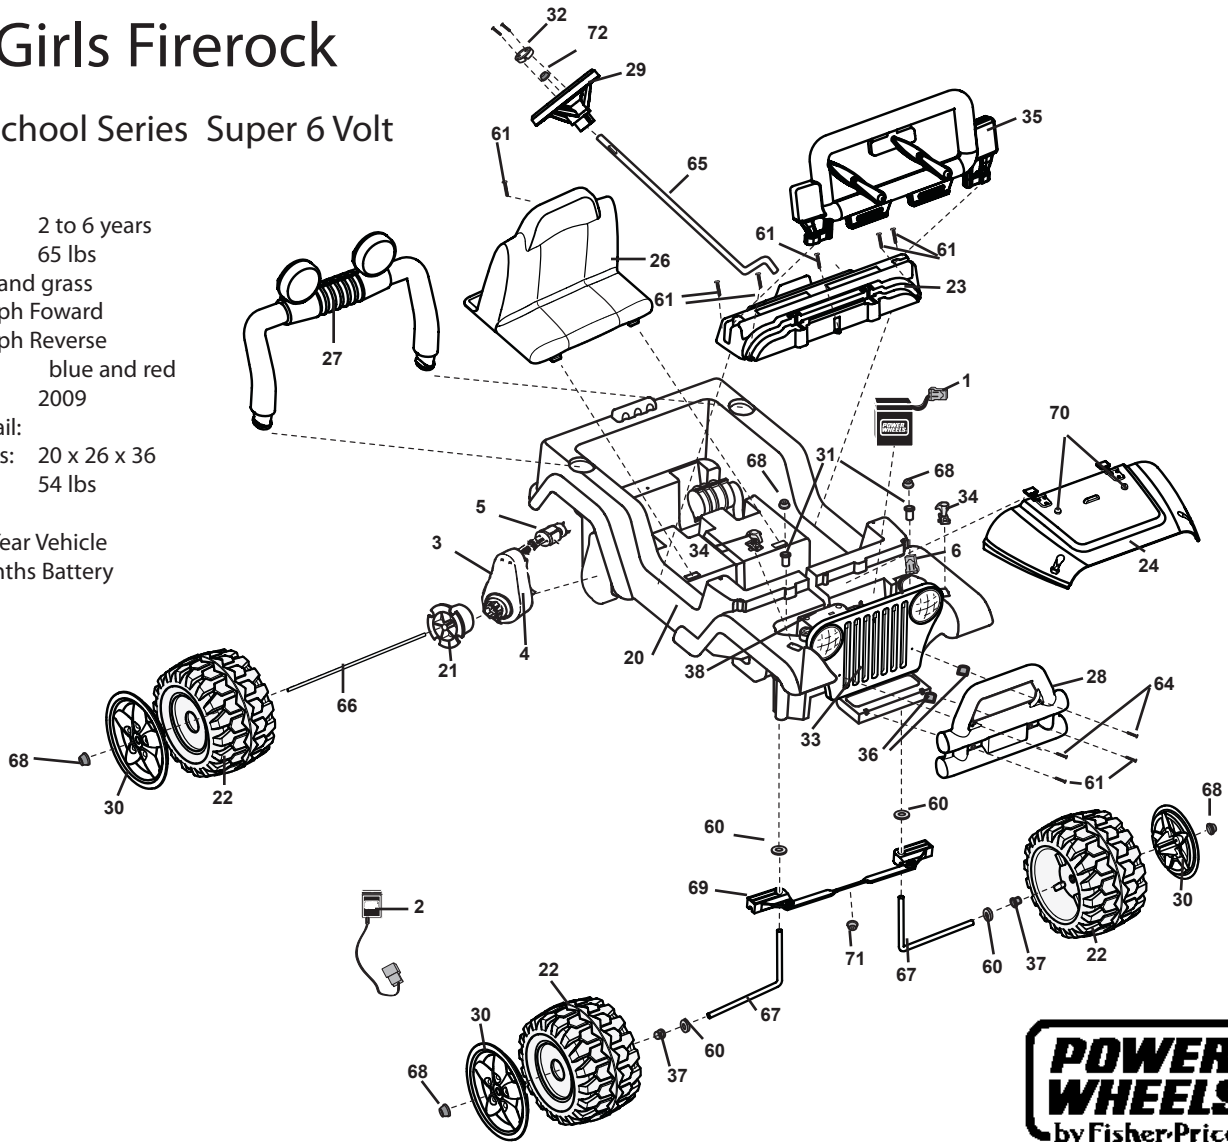

# T1964 Girls Firerock

Preschool Series Super 6 Volt

Age Range: 2 to 6 years  
 Weight Limit: 65 lbs  
 Surfaces: Hard and grass  
 Speed: 3.5 mph Forward  
 3.5 mph Reverse  
 Colors: blue and red  
 Intro: 2009  
 Suggested Retail:  
 Box Dimensions: 20 x 26 x 36  
 54 lbs  
 Warranty  
 One Year Vehicle  
 6 Months Battery