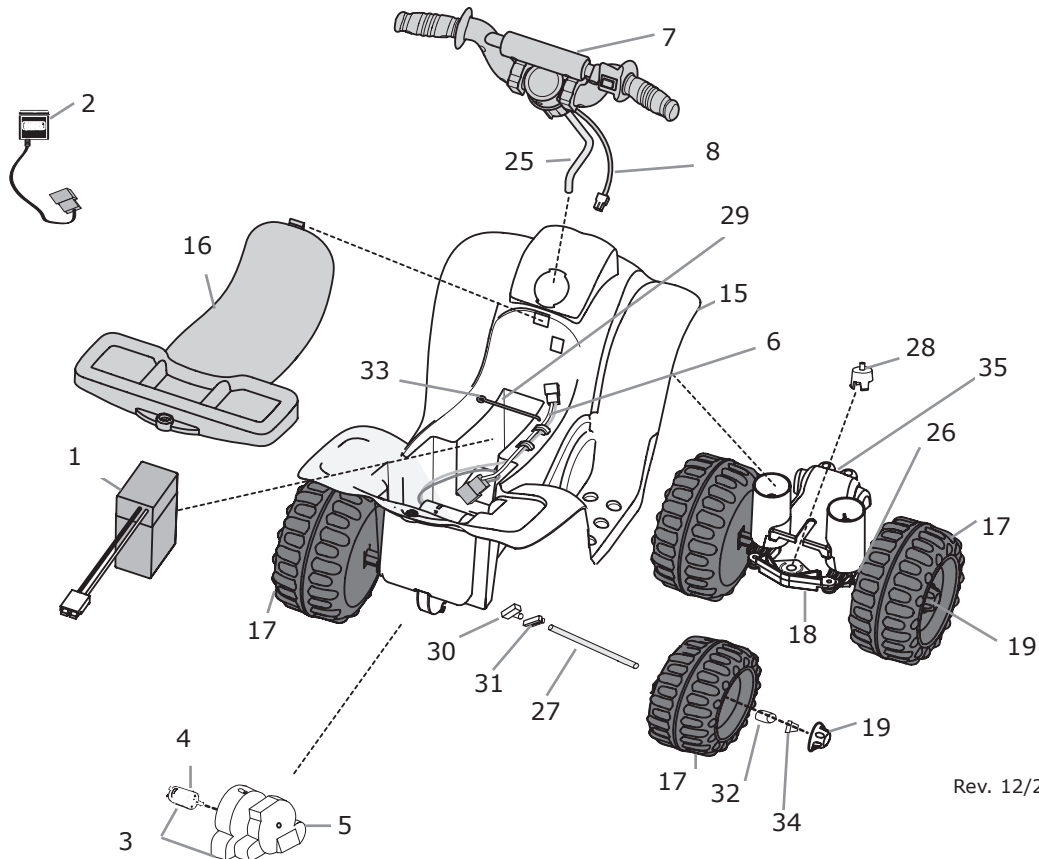

Age Range: 1-3 years  
 Weight Limit: 40 lbs.  
 Surfaces: Grass/Asphalt/Hard Surfaces  
 Speed: 2 mph  
 Colors: Green Body/Black Seat/  
 Black Wheels  
 Intro: 2007  
 Suggested Retail: \$64.88  
 Box Dimensions: 26.250 x 13 x 16.375  
 17 lbs  
 Warranty: One Year Vehicle  
 6 Months Battery

### 6V 4 Amp

Rev. 12/20/07

Item No.	Description	Part No.	Qty	Item No.	Description	Part No.	Qty
<b>Working / Electrical Parts</b>				<b>Hardware / Metal Parts</b>			
1.	6V 4Amp Battery	00801-1457	1	25.	Steering Column	J8473-4539A	1
2.	6V 4Amp Charger	00801-1483	1	26.	Front Axle	77760-4519	2
<b>3.</b>	<b>Motor Gearbox Assy</b>	<b>00968-3900</b>	<b>1</b>	27.	Rear Axle	77760-4529	1
<b>4.</b>	<b>Motor Assy</b>	<b>00968-3700</b>	<b>1</b>	28.	Steering Column Retainer	77760-2359	1
<b>5.</b>	<b>Gearbox Assy #10</b>	<b>00968-3800</b>	<b>1</b>	29.	Battery Retainer	74230-4129	1
<b>6.</b>	<b>Main Wiring Harness</b>	<b>77760-9699</b>	<b>1</b>	30.	Rectangular Bushing	76920-2549	2
7.	Handlebar Assembly w/harness (Includes handlebar harness/switch & steering column)	M7331-9209	1	31.	Wheel Bushing	76920-2659	2
8.	Handlebar Harness w/switch	77760-9799	1	32.	Bushing Retainer Keeper	M7331-2129	4
				33.	8 x 7/8 Trusshead Screw	0801-0228	2
				34.	.354 Cap Nut	0801-0604	8
				35.	Brushguard	K0452-2139	1
<b>Plastic/Other Parts</b>				<b>Parts Not Shown</b>			
15.	Vehicle w/Seat	N/A	1	Owner's Manual	M7331-0920	1	
16.	Seat	M7331-6149	1	Label Sheet	M7331-0310	1	
17.	Wheel	77760-2119	4	PW Emblem	00801-1503	1	
18.	Front Wheel Assembly	M7331-9139	1	5/16 Washer	0801-0253	2	
19.	Hubcap	K4565-2349	4	<b>PIC Switch Pushbutton</b>	<b>00801-0697</b>	<b>1</b>	