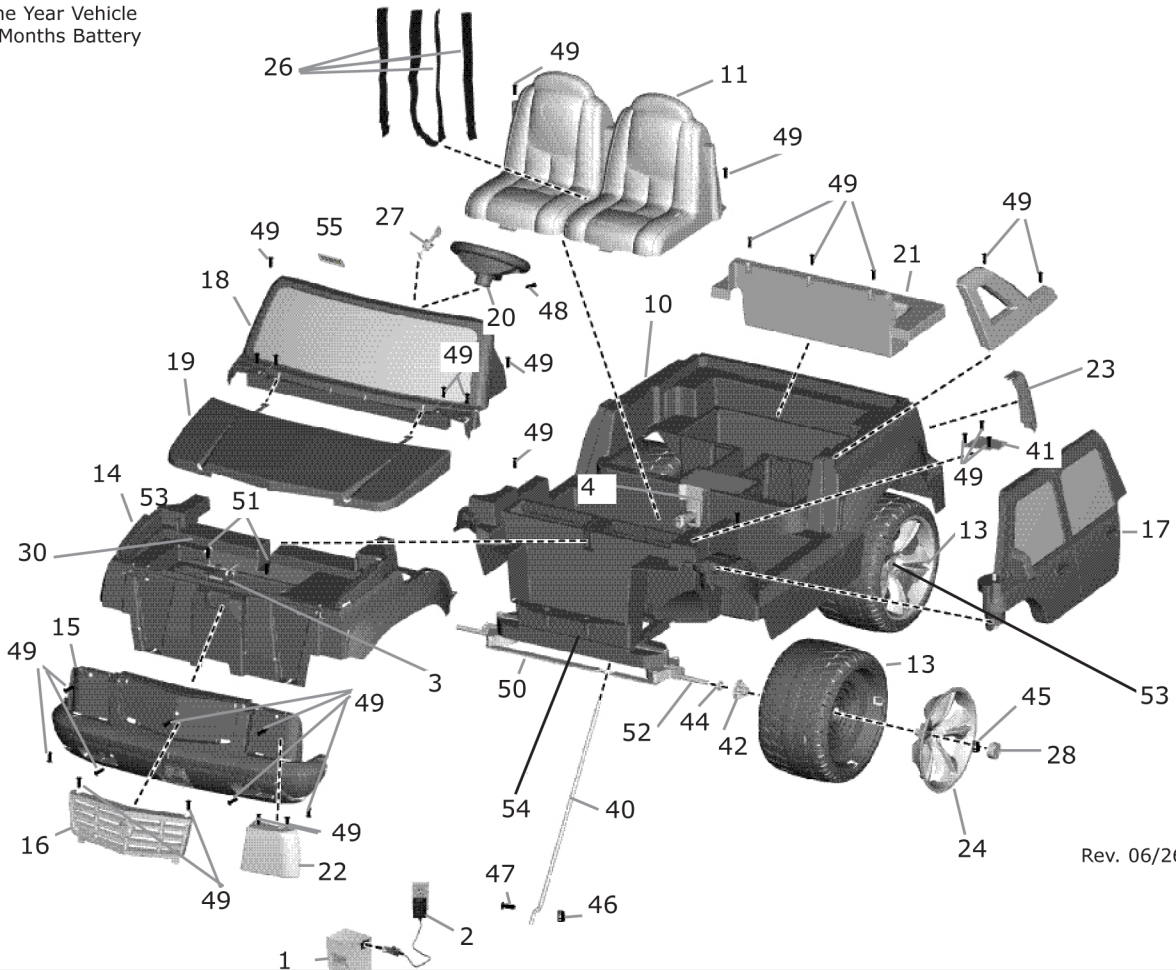

Age Range: 3 and up
Weight Limit: 130 lbs.
Surfaces: Grass/
Asphalt/Hard Surfaces
Speed: 2.5 For/Rev
5.0 For
Colors: Green Body/Black
Wheels
Intro: 2007
Suggested Retail: $289.99
Box Dimensions:
24.880 x 35.00 x 51.000
96 lbs.
Warranty One Year Vehicle
6 Months Battery

L7824 Cadillac Escalade Refresh

12V Advanced Series

Rev. 06/26/08

Item No.	Description	Part No.	Qty.	Item No.	Description	Part No.	Qty.	Item No.	Description	Part No.	Qty.
Working / Electrical Parts											
1.	12V Battery	00801-1460	1	27.	Key Assembly	H0440-9049	1	53.	.437 Cap Nut	0801-0226	4
2.	12V Charger w/Probe	00801-1480	1	28.	Hubcap	G3740-2429	4	54.	Front Module	L7824-2309	1
3.	Harness Assy	H0440-9799	1	30.	Radio w/batt cover)	H0438-9329	1	55.	Radio Cover w/Screws	H3427-9459	1
4.	Shifter Assembly	H0440-9159	1	(Radio Replaceable By Consumer By Ordering Part #18 Windshield/Dash/Radio)							
Plastic / Other Parts											
10.	Body	N/A	1	Parts Not Shown							
11.	Seat	L7824-2659	1	3800-8404	1	Switch (Shift/Rocker) 00801-0923					
13.	Left Wheel	G3740-2409	2	Hardware Bag	H0440-9289	1	Footswitch (Plunger) 00801-1566				
14.	Front End w/clip	N/A	1	Owners Manual	L7824-0920	1	Footboard Assy. L7824-9399 1				
15.	Bumper	L7824-9359	1	Decal Sheet	L7824-0310	1	Motor w/Pinion 00968-2701				
16.	Grille	H0440-6379	1	Gearbox 00968-2815							
17.	Door (Left)	L7824-9729	1	Mtr Gr Box Assy 00968-2931							
18.	Windshield/Dash/Radio	L7824-9639	1	Door (Right)	L7824-9709	1	Channel Cover L7824-2259 1				
19.	Hood	L7824-2619	1	Battery Life Indicator	J4394-9059	1	Right Wheel G3740-2419 2				
20.	Steering Wheel	H0440-9089	1	Rear Axle	H0440-4519	1	Lower Crossbar H0440-4419 1				
21.	Truck Bed	N/A	1	Driver	74460-2249	2	Assembly Tool (Wrench) 00801-1567 1				
22.	Headlights Bagged	3800-7897	1	Hi-Speed Lock-Out Screw	0801-0198	1	Steering Column Cap 00801-1620 1				
23.	Taillights Bagged	3800-7898	1	Steering Wheel Cap	H0440-2559	1					
24.	Wheel Cover	G3740-6439	4								
26.	Seatbelt Set	74440-5349	1								
Hardware / Metal Parts											
40.	Steering Column	H0440-4479	1								
41.	Door Plate	3800-8060	2								
42.	Bushing	B9785-2229	2								
44.	7/16 Washer	0801-0196	2								
45.	3/8-16 Lock Nut	00905-0116	2								
46.	8-32 Lock Nut	N/A	1								
47.	8-32 x 3/4 Screw	N/A	1								
48.	6 x 1 1/2 Screw	N/A	1								
49.	8 x 3/4 Screw	00913-8001	36								
50.	Steering Linkage	H0440-9429	1								
51.	1/4 x 1 1/4 Screw	N/A	2								
52.	Front Axle	H0440-4539	2								

Bold and Underlined parts are to be purchased and installed by Service Centers only. These items may not be sold directly to consumers by Service Centers or Fisher-Price.