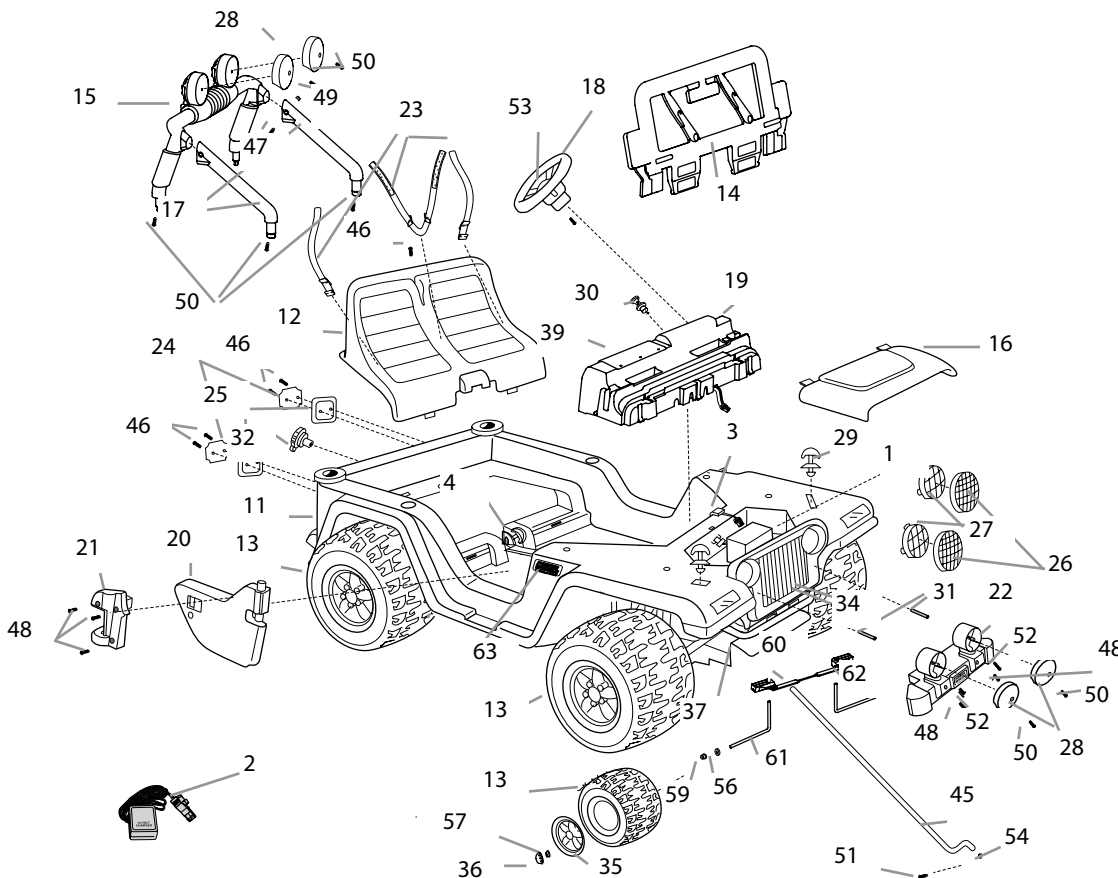

Age Range: 3 and up
Weight Limit: 130 lbs.
Surfaces: Grass/Asphalt/Hard Surfaces
Speed: 2.5 For/Rev
5.0 For
Colors: Purple Body/Purple Seat/Black Wheels
Intro: 2007
Suggested Retail: $209.99
Box Dimensions: 18.375" x 33.375" x 44.75"; 67 lbs.
Warranty: One Year Vehicle
6 Months Battery

L7820 Barbie Jammin' Jeep Refresh

12V
Advanced Series

Item	Part Number	Description	QTY	Item	Part Number	Description	QTY	Part Number	Description	QTY
1	00801-0638	12V Single Battery	1	35	B7659-2469	Hubcap	4	L7820-0920	Owners Manual	1
2	00801-1480	12V Single Charger	1	36	B7659-2679	Hubcap Cover	4	L7820-0310	Decal Sheet	1
3	C2390-9799D	Main Harness Assembly	1	37	L7820-2119	Front Module	1	00801-0923	Switch Control (Shifter Rocker)	2
4	74310-9239	Shifter Assembly	1	39	H3427-9309	Radio	1	See #21	See #21	
11	N/A	Body	1	(Consumer Replaceable By Ordering Part 19 - Dash w/Radio Assy.)				L7820-9209	Door (Left)	1
12	L7820-2319	Seat	1	45	H3427-4259	Steering Column	1	00968-2912	Motor Gearbox Assembly	2
13	B7659-2459	Wheel	4	46	N/A	8 x 1 Screw	5	00968-2802	Gearbox W/out Motor	2
14	L7820-2619	Windshield	1	47	N/A	8-32 x 1.625" Screw	2	00968-2702	Motor Pinion Assembly	2
15	L7820-9219	Sport/Roll Bar	1	48	N/A	10 x 1 Screw	11	B7659-4529	Rear Axle	1
16	3800-8349	Hood	1	49	N/A	8 Acorn Lock Nut	2	C2390-7829	Footboard Assembly	1
17	L7820-9379	Sport/Roll Bar Support	2	50	N/A	10 x 1/2 Screw	10	3800-7809	Battery Retainer	1
18	L7820-9039	Steering Wheel	1	51	0912-8001	8 x 3/4 Screw	1	0801-0578	1/4 x 1 1/2 Screw	2
19	L7820-9259	Dash w/ Radio	1	52	N/A	8 x 3 Screw (Order Hardware Bag)	2	74460-2249	Wheel Driver	2
20	L7820-9229	Door (Right)	1	53	00801-1565	5/32" x 1 1/2" Pin	1	L7820-2489	Channel Cover	1
21	L7820-9029	Hinge Bag (left & right)	1	54	00801-1620	Steering Column Cap (.354 Retainer)	1	H3427-2459	Radio Battery Cover w/screws & washers	1
22	3800-8351	Brushguard/Bumper	1	56	0801-0196	7/16 Washer	4	00801-1503	Small Power Wheels Emblem	1
23	H3427-5339	Seatbelt Set	1	57	0801-0227	.437 Cap Nut	6	00801-1566	Footswitch (plunger-type)	1
24	73233-2279	Taillight Lens Set	1	59	74550-2689	7/16 Round/Axle Bushing	2	3/16/2016 13:29		
25	L7820-2749	Taillight Housing Set	1	60	75840-4409	Cross Bar	1			
26	77770-2469	Lens Guard	2	61	B7659-4519	Front Axle	2			
27	74450-2279	Headlight Lens	2	62	B7659-9419D	Steering Linkage	1			
28	L7820-2169	KC Light Cover	4	63	00801-1518	Power Wheels Emblem	1			
29	L7820-9559	Hood Latch	2							
30	75840-9409	Key Assembly	1							
31	H3427-2529	Spacer	2	Parts Not Shown						
32	L7820-2439	Gas Cap	1	Part Number	Description	QTY				
34	L7820-2849	Grill	1	L7820-9080	Parts Bag	1				
				H3427-9289	Hardware Bag	1				

* See service bulletin 184

N/A = Not Available