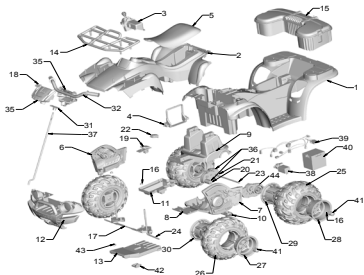

J5248 -TRU
Kawasaki Brute Force
12 VOLT ADVANCED SERIES

Age Range: 3-7 Years
 Weight Limit: 130 lbs.
 Surfaces: Ultimate Terrain
 Speed: 2.5 MPH Forward/Reverse
 5.0 MPH Forward
 Colors: Red Body, Black Wheels
 Intro: 2006
 Suggested Retail: \$289.99
 Box Dimensions: 27.7 x 29.8 x 49.6; 67 lbs
 Warranty: One Year Vehicle
 Six Months Battery