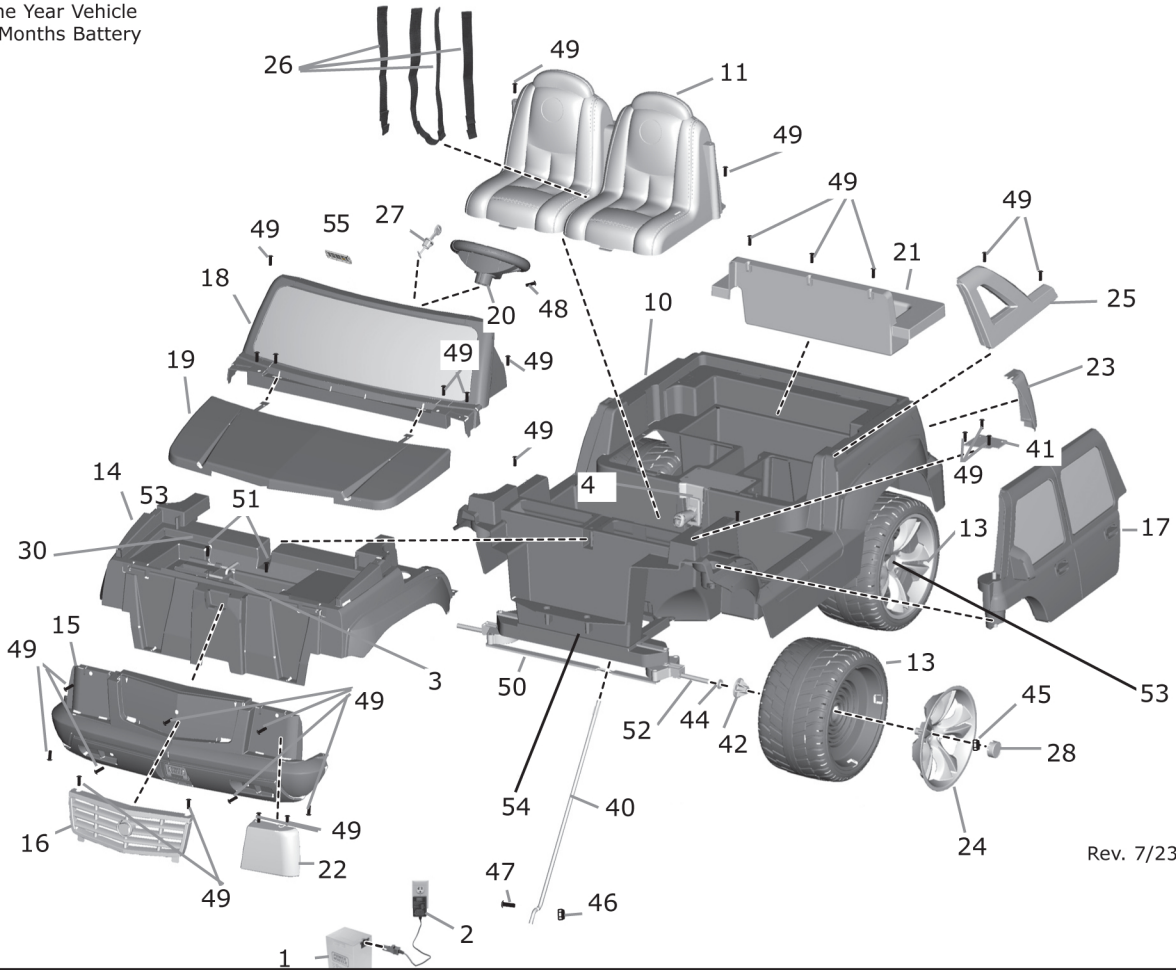

Age Range: 3 and up
Weight Limit: 130 lbs.
Surfaces: Grass/
Asphalt/Hard Surfaces
Speed: 2.5 For/Rev
5.0 For
Colors: Burgundy Body/
Black Wheels
Intro: 2005
Suggested Retail: 288.88
Box Dimensions:
24.880 x 35.00 x 51.000
96 lbs.
Warranty One Year Vehicle
6 Months Battery

H0438

Cadillac Escalade

12V Advanced Series

Walmart Exclusive

Rev. 7/23/07

Item No.	Description	Part No.	Qty.	Item No.	Description	Part No.	Qty.	Item No.	Description	Part No.	Qty.
Working / Electrical Parts				28.	Hubcap	G3740-2429	4	54.	Front Module	H0438-2309	1
1.	12V Battery	00801-0638	1	30. **Radio	H0438-9329 1			55.	Radio Cover w/Screws	H3427-9459	1
2.	12V Charger w/Probe	00801-0972	1	(Radio Replaceable By Consumer By Ordering Part #18 Windshield/Dash/Radio)				Parts Not Shown			
3. Harness Assy	H0440-9799 1			Hardware / Metal Parts				40.	*Steering Column	H0440-4439	1
4.	Shifter Assembly	H0440-9159	1	41.	Door Plate	H0440-4459	2	41.	Door (Right)	H0438-9709	1
Plastic / Other Parts				42.	Bushing	B9785-2229	2	42.	Channel Cover	H0438-2259	1
10.	Body	N/A	1	44.	7/16 Washer	0801-0196	2	43.	Battery Life Indicator	H0436-9059	1
11.	Seat	H0440-2659	1	45.	3/8-16 Lock Nut	00905-0116	2	44.	Right Wheel	G3740-2419	2
13.	Left Wheel	G3740-2409	2	46.	8-32 Lock Nut N/A	00905-0117	1	45.	Rear Axle	H0440-4519	1
14.	Front End w/clip	N/A	1	(Order Hardware Bag)				46.	Upper Crossbar	H0440-4409	1
15.	Bumper	H0438-9359	1	47.	8-32 x 3/4 Screw N/A	00913-8001	1	47.	Lower Crossbar	H0440-4419	1
16.	Grille	H0440-6379	1	(Order Hardware Bag)				48.	Driver	74460-2249	2
17.	Door (Left)	H0438-9729	1	48.	6 x 1 1/2 Screw N/A		1	48.	Assembly Tool (Wrench)	00801-1567	1
18.	Windshield/Dash/Radio	H0438-9639	1	(Order Hardware Bag)				49.	High Speed Lock-Out Screw	0801-0198	1
19.	Hood	3800-7725	1	49.	8 x 3/4 Screw	0912-8001	36	49.	Radio Battery Cover	H0438-9329	1
20.	*Steering Wheel	H0440-9759	1	50.	Steering Linkage	H0440-9429	1	Motorgearbox Assy H0438-2399			
21.	Truck Bed	H0438-2359	1	51.	1/4 x 1 1/4 Screw (N/A)		2	Motor Assy 00968-2701 2			
22.	Headlights Bagged	3800-7897	1	(Order Hardware Bag)				Gearbox 74310-9529 2			
23.	Taillights Bagged	3800-7898	1	52.	Front Axle	H0440-4529	2	Motorgearbox Assy 00968-2910 2			
24.	Wheel Cover	G3740-6439	4	53.	.437 Cap Nut	0801-0226	4				
25.	Wing (Left & Right)	3800-7594	1								
26.	Seatbelt Set	74440-5349	1								
27.	Key Assembly	H0440-9049	1								

Bold and Underlined parts are to be purchased and installed by Service Centers only. These items may not be sold directly to consumers by Service Centers or Fisher-Price. **Service Centers: Please see Service Bulletin #177 for FM Radio replacement instructions. *Please see Service Bulletin #181 titled "Assembly Change to Steering Column."