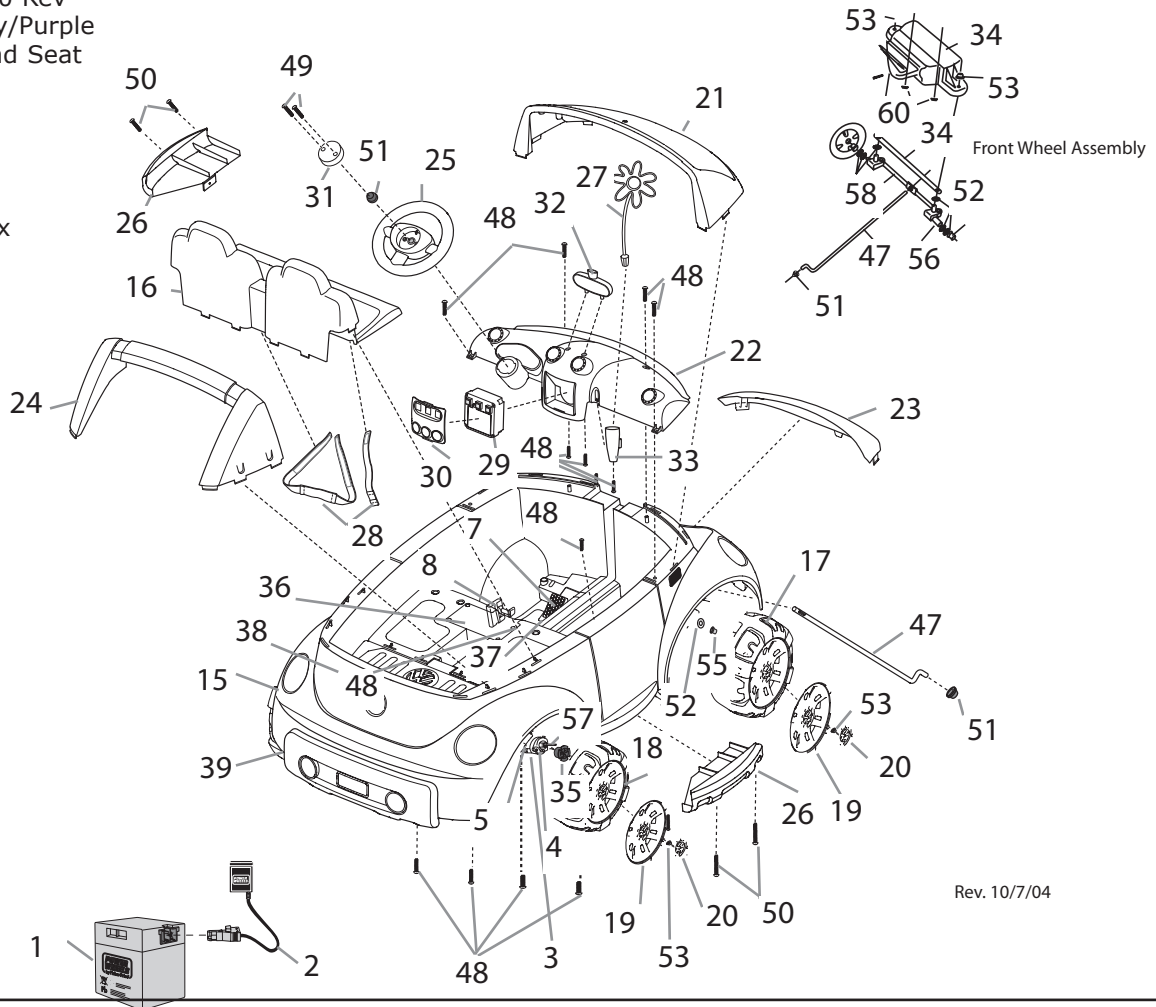

Age Range: 3 and up
Weight Limit: 130 lbs.
**Surfaces: Grass/
Asphalt & Other Hard
Surfaces**
Speed:
2.5 For/Rev

H0150

Barbie Volkswagen
Dune New Beetle

12V Advanced Series

5.0 Rev
Colors: Aqua Body/Purple
Wheels and Seat

Intro: 2004
Suggested Retail:
248.88
Box Dimensions:
20.125 x 34.750 x
54.500
60 lbs

Rev. 10/7/04

Item No.	Description	Part No.	Qty. Item	Part	No. Qty.	Description	No.
Working / Electrical Parts							
1.	Single 12V Battery	00801-0638	1				
2.	12V Charger w/Probe	00801-0972	1				
3.	Mtr Gearbox Assm 00968-2913 2						
4.	Gearbox 00968-2809 2						
5.	Motor Pinion 00968-2703 2						
7.	Footboard Assembly	H0150-9389	1				
8.	Shifter Assembly	B3162-9339D	1				
29.	Sound Box	B3162-9559	1		53.	.437 Cap Nut	0801-0226 4
30.	Sound Box Cover	H0150-2269	1		55.	7/16 Round Bushing	74550-2689 2
31.	Steering Wheel Cap	73517-2739	1		56.	Front Axle	75890-4509 2
32.	Mirror	3800-7454	1		57.	Rear Axle	75890-4519 1
33.	Vase	B3162-2619	1		58.	Steering Linkage Assm	B3162-9419D 1
34.	Front Module w/Cross Bars	3800-7451	1		60.	Front Module	N/A 2
	(Includes Machine Screws & Nuts)						
35.	Driver	76960-2249	2				
36.	Shifter Cover	H0150-2239	1				
37.	Channel Cover	H0150-2279	1				
38.	Trunk Cover	H0150-2359	1				
39.	Rear Bumper	H0150-2189	1				
Plastic / Other Parts							
15.	Body	N/A	1				
16.	Seat	H0150-2309	1				
17.	Front Wheel	H0150-2459	2				
18.	Rear Wheel	H0150-2469	2				
19.	Hubcap	H0150-2579	4				
20.	Center Hubcap	H0150-2589	4				
21.	Windshield	H0150-9409	1				
22.	Dash	H0150-2129	1				
23.	Hood	3800-7450	1				
24.	Roll Bar	H0150-2289	1				
25.	Steering Wheel	H0150-9719	1				
26.	Running Boards (Left & Right)	H0150-9169	1				
27.	Flower	B3162-2609	1				
28.	Seat Belt Set	H0150-5339	1				
Hardware / Metal Parts							
47.	Steering Column	75890-4239	1				
48.	# 8 x 3/4" Screw	0912-8001	14				
49.	# 6 X 1" Screw N/A	00801-1260	2				
50.	# 8 x 1 3/4" Screw N/A	A0405-0273	4				
51.	.354 Cap Nut	0801-0604	2				
52.	7/16" Washer	0801-0196	4				
Parts Not Shown							
	Large Parts Bag	H0150-9259	1				
	Hardware Bag	B3162-9289	1				
	Owner's Manual	H0150-0920	1				
	Main Decal Sheet	H0150-0300	1				
	Prismatic Decal Sheet	H0150-0310	1				
	Switch Control Rocker 00801-0923 1						
	Footswitch Plunger 00801-0933 1						
	Battery Retainer Assembly	74020-9819	1				
	Windshield Retainer	H0150-2429	1				
	Main Harness Assembly B3162-9799 1						
	Front Bumper	H0150-2179	1				

N/A = Not Available

Bold and Underlined parts are to be purchased and installed by Service Centers only. These items may not be sold directly to consumers by Service Centers or Fisher-Price.