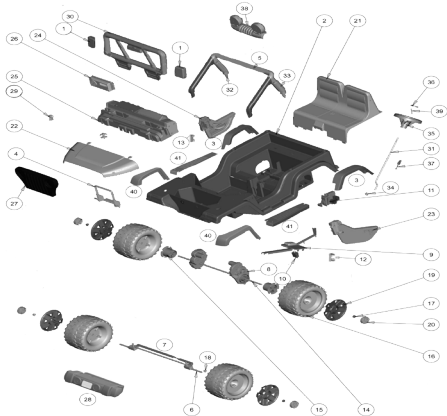

CLD96

**Disney Frozen Jeep Wrangler
Advanced Series**

Age Range:	3 years and up
Weight Limit:	130 lbs.
Surfaces:	Grass/Hard Surfaces
Speed:	2.5 mph For/ Low/Rev 5.0 mph Forward
Colors:	Light Blue Body/Black Wheels
Intro:	2014

Suggested Retail:	$260.00
Box Dimensions:	33.374"x18.374x18.374"
Warranty:	One Year Vehicle Six Months Battery

Item	Part #	Description	QTY	Item	Part #	Description	QTY
1	3900-3077	Mirror Bag (lt & rt) (purple) (CLD96)	1	30	CLD96-2359	Windshield for Jeep (purple)	1
2	N/A	Body	1	31	3900-2680	Steering Column for Jeep	1
3	3900-3078	Rear Fender Set (lt & rt) (CLD96) (blue)	1	32	3900-2660	Right Rollbar Support Set (wht) (CLD96)	1
4	3800-7809	Battery Retainer	1	33	3900-2661	Left Rollbar Support Set (CLD96) (white)	1
5	CLD96-9209	Rollbar w/light bar & covers (white/purp)	1	34	00801-1620	Steering Column Cap (Fastener .354) Blk.	1
6	3900-2678	Front Axle for Jeep	2	35	CLD96-2379	Steering Wheel for Jeep (purple)	1
7	CBG65-9199	Steering Linkage for Jeep	1	36	CLD96-2729	Steering Wheel Button for Jeep (purple)	1
8	3900-3187	Motor Gearbox Assembly	2	37	W9418-9369	Key for Jeep	1
9	CLD96-9309	Footboard Assembly for Jeep (blue)	1	38	3900-2658	Light Bar (front & back) (white) (CLD96)	1
10	00801-2039	Footswitch - (plunger type)	1	39	00801-1565	5/32" x 1 1/2" Pin	1
11	74310-9239	Shifter Assm. - silver	1	40	3900-3080	Front Fender Bag for Jeep (CLD96) (blue)	1
12	CLD96-2339	Door Hinge Left for Jeep	1	41	3900-3079	Running Board Set (lt & rt) (CLD96)(blue)	1
13	CLD96-2329	Door Hinge Right for Jeep	1	Parts Not Shown			
14	3900-2679	Rear Axle for Jeep	1	Part #		Description	QTY
15	L2170-2249	Wheel Driver	2	00968-2821	# 7R Gearbox	2	
16	BCK85-2659	Wheel for Jeep (black)	4	3900-3719	# 7R Motor Pinion	2	
17	00905-0116	3/8" - 16 Lock Nut	4	3900-2682	Hardware Bag for Jeep	1	
18	74550-2689	7/16 Round/Axle Bushing (black)	2	CLD96-9239	Parts Bag for Jeep	1	
19	CLD96-2679	Hubcap Center for Frozen Jeep (white)	4	CLD96-0310	Label Sheet for Jeep	1	
20	CLD96-2469	Hubcap for Jeep (white)	4	00801-1775	Switch Control - (shifter/rocker type)	2	
21	CLD96-2409	Seat for Jeep (purple)	1	BCK85-9799	Wiring Harness for Jeep	1	
22	3900-2657	Hood for Jeep (CLD96) (blue)	1	L2170-2689	Bushing - Upper	2	
23	CLD96-9609	Door (left) for Jeep (blue)	1	0801-0196	7/16" Washer	2	
24	CLD96-9409	Door (right) for Jeep (blue)	1	00801-1869	12 Volt Battery	1	
25	CLD96-2499	Dash for Jeep (blue)	1	00801-1778	12 Volt Charger w/ Probe	1	
26	CLD96-9909	Soundbox w/ label Frozen (purple)	1	00801-1567	Wrench 9/16" (Assembly Tool)	2	
27	CLD96-2659	Grille for Jeep (white)	1	00801-1518	Large Power Wheel Emblem	1	
28	CLD96-2809	Front Bumper for Frozen Jeep (purple)	1	3900-7435	Gearbox Retainer w/Hardware for Jeep	2	
29	CLD96-9589	Hoodlatch for Jeep (purple)	2	CLD96-2229	Light Cover for Jeep (purple)	2	
				3900-7769	Front Axle Spring for Jeep GWX91	2	

Bold and underlined parts are to be purchased and installed by Service Centers only. These items may not be sold directly to consumers by Service Centers or Fisher-Price.