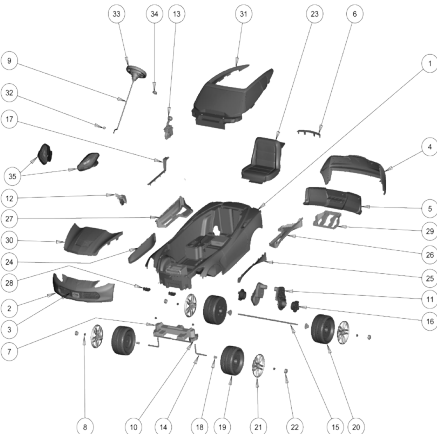

**CBJ09**

**Yellow Corvette**

**PW Advanced**

Age Range:	3 years and up
Weight Limit:	65 lbs
Surfaces:	Hard and Grass Surfaces
Speed:	3 MPH Forward/Reverse 6 MPH Forward
Colors:	Yellow with Black Wheels
Intro:	2013
Suggested Retail:	\$266.00
Box Dimensions:	18.25" x 27.87" x 50.75"
Warranty:	One Year Vehicle Six Months Battery