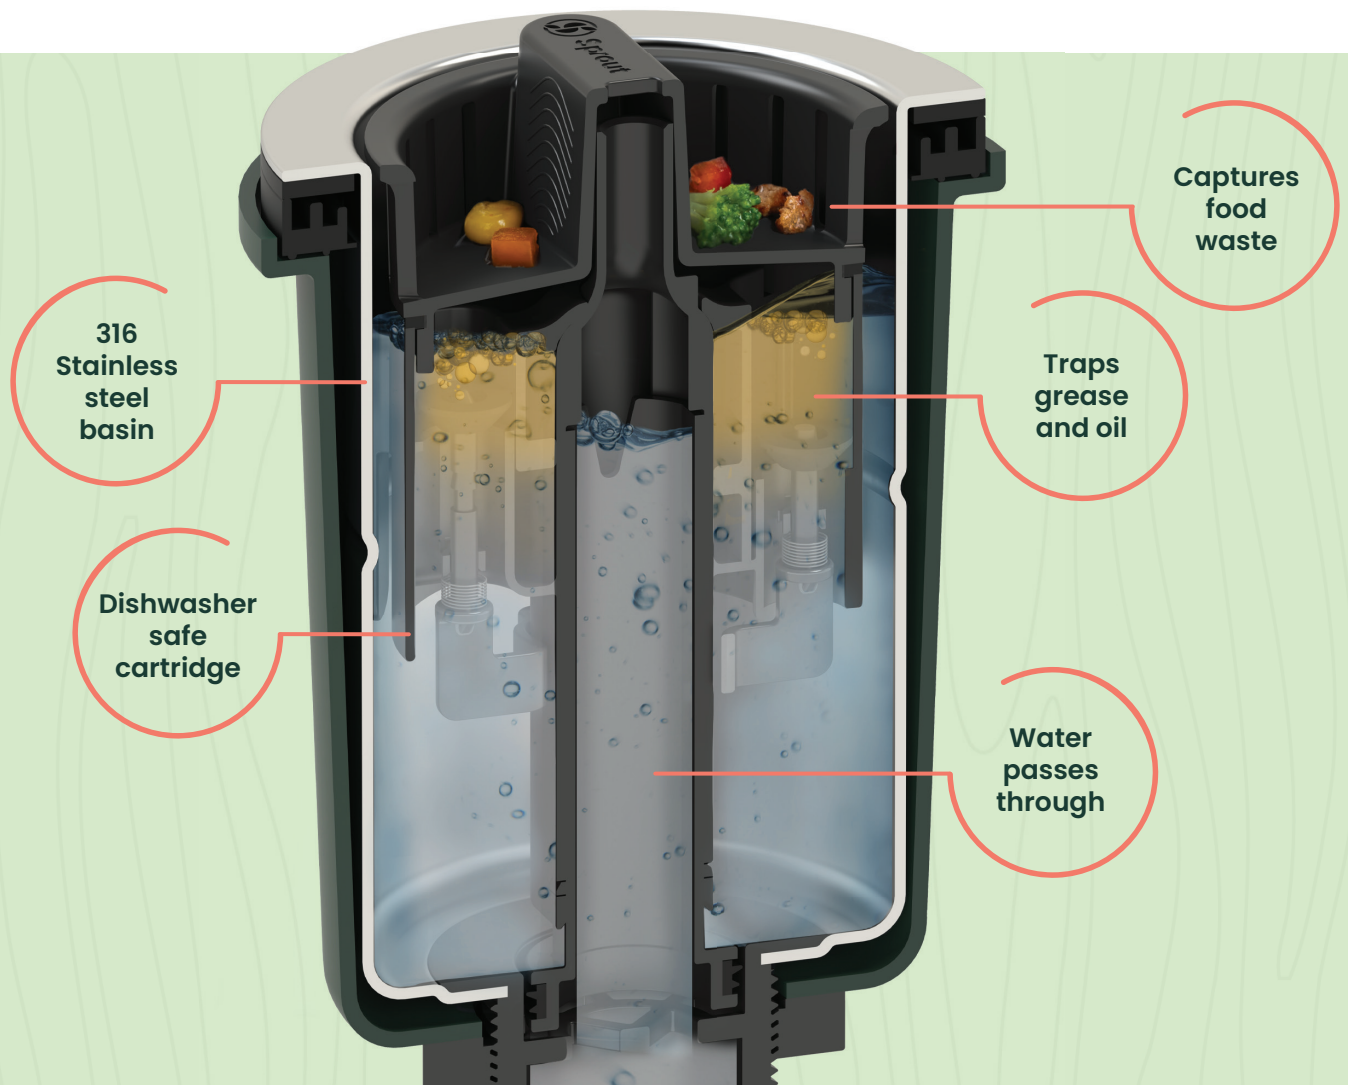

actual size

IMPROVED SEWER HEALTH BENEFITS EVERYONE

As food and grease from homes and apartments move downstream they stick to sewer pipes and eventually lead to clogging and sewage overflows. There are over 50,000 sewer overflows in the U.S. each year and nearly half of them are caused by the buildup of grease. As our population grows, our city sewer systems can't keep pace. Sprout is a proactive solution that keeps residential food and grease out of the sewer, allowing city maintenance to reverse the damage. Over time, Sprout saves taxpayer dollars and enhances communal water hygiene.

Bring commercial kitchen practices to your home with Sprout.

Scrape plate into trash

Wipe excess grease into trash

Rinse plate in sink

SILENT IS THE NEW SOPHISTICATION

Sprout quietly removes 90% of food and grease from the residential wastewater stream.

REMOVAL

Lift the grab tab to dispose of food that accumulates in the sink basket, as well as any grease that has been trapped.

DISPOSAL

Dispose of leftover food and grease in the compost or trash.

Compost compatible

Dishwasher safe

Silent

No electricity

No blades

Compact size

HOW IT WORKS VIDEO

See how Sprout captures food and traps grease. (0:48)

EXPLAINER VIDEO