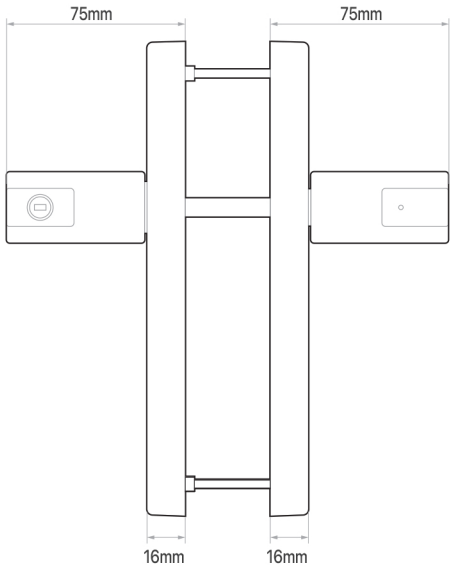

Colours:

-Black, Chrome or Satin Chrome

Chrome

Black

Satin Chrome

TECHNICAL SPECIFICATION

BLUSAFE BREEZE

*There are also rosette version available for German and Nordic standard prep holes.