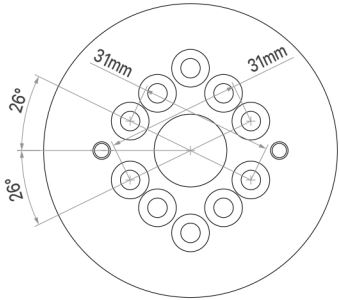

Colours:

-Black, Chrome or Satin Chrome

Chrome

Black

Satin Chrome

TECHNICAL SPECIFICATION

BLUSAFE BREEZE

*There are also rosette version available for German and Nordic standard prep holes.