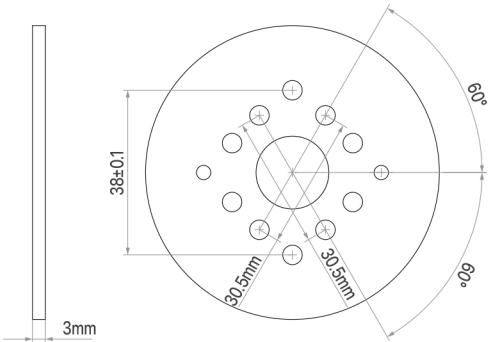

Colours:

-Black, Chrome or Satin Chrome

Chrome

Black

Satin Chrome

TECHNICAL SPECIFICATION

BLUSAFE BREEZE

*There are also rosette version available for German and Nordic standard prep holes.