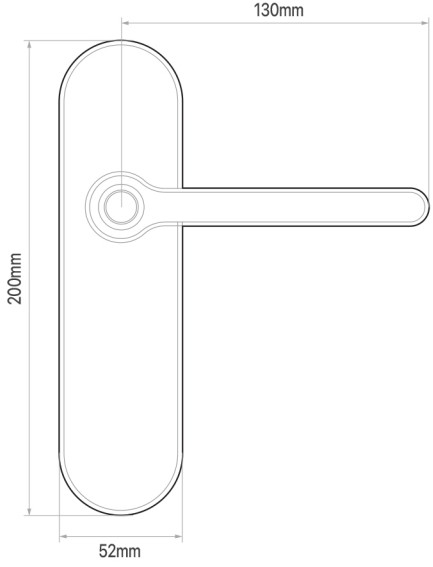

Colours:

-Black, Chrome or Satin Chrome

Chrome

Black

Satin Chrome

TECHNICAL SPECIFICATION

BLUSAFE BREEZE

*There are also rosette version available for German and Nordic standard prep holes.