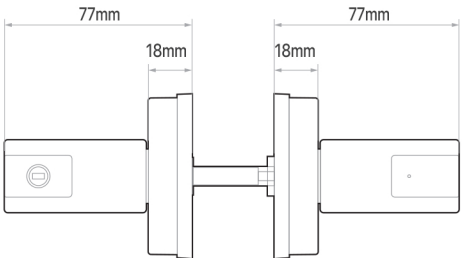

Colours:

-Black, Chrome or Satin Chrome

Chrome

Black

Satin Chrome

TECHNICAL SPECIFICATION

BLUSAFE BREEZE

*There are also rosette version available for German and Nordic standard prep holes.

TECHNICAL SPECIFICATION

BLUSAFE BREEZE

Technical Specification

Compliance	RCM - Australian Electrical Regulatory Compliant
IP Rating	IP60
Operating Temperature	-10°C ~ 60°C
Humidity	20%~93%RH
Power	4 x AAA Alkaline batteries
Battery Life	Approximately 6 months
Fingerprint	508dpi(Max fngerprint capacity 50)
Mechanical Keys	2pcs
Finish	Satin Chrome / Chrome / Black
Use	Interior doors using a deadbolt or a latch
Lock Type	Deadbolt / Latch
Door Thickness	35-45mm
Low Battery Warning	≤ 4.7V