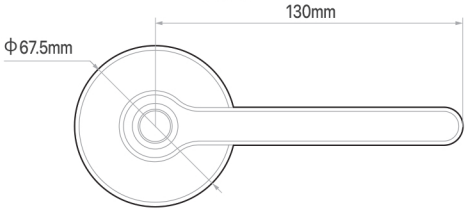

Colours:

-Black, Chrome or Satin Chrome

Chrome

Black

Satin Chrome

TECHNICAL SPECIFICATION

BLUSAFE BREEZE

*There are also rosette version available for German and Nordic standard prep holes.