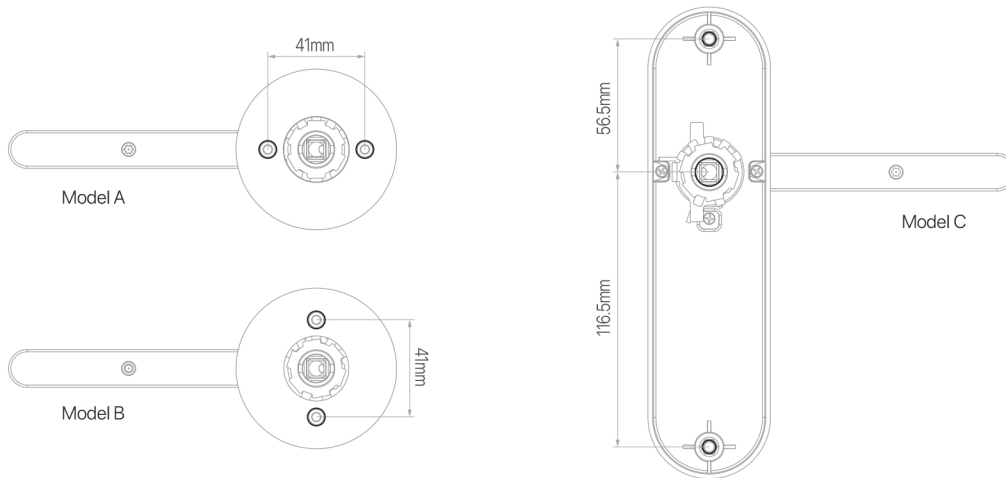

TECHNICAL SPECIFICATION

BLUSAFE BREEZE

Technical Specification

Compliance	RCM - Australian Electrical Regulatory Compliant
IP Rating	IP60
Operating Temperature	-10°C ~ 60°C
Humidity	20%~93%RH
Power	4 x AAA Alkaline batteries
Battery Life	Approximately 6 months
Fingerprint	508dpi(Max fngerprint capacity 50)
Mechanical Keys	2pcs
Finish	Satin Chrome / Chrome / Black
Use	Interior doors using a deadbolt or a latch
Lock Type	Deadbolt / Latch
Door Thickness	35-45mm
Low Battery Warning	≤ 4.7V