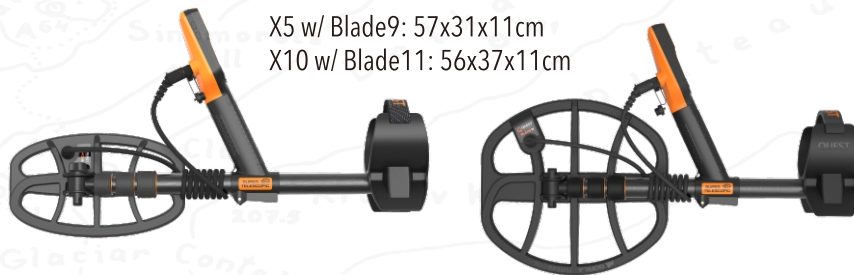

X5 X10 IDmaxX

Single-Frequency | Waterproof | IDmaxX

IDmaxX, boasts supreme accuracy and unparalleled stability in ID, redefining precision in every hunt.

X5 w/ Blade9: 57x31x11cm
X10 w/ Blade11: 56x37x11cm

WORKING METHOD: 12kHz VLF (Very Low Frequency)

TELESCOPIC ROD: 4 Sections Aluminum Round Non-rotational Telescopic Rod From 46CM to 130CM (18"~51")

DETECTION COIL: 9x5"(X5) , 11x10"(X10) New Blade TurboD Gorilla Coil

PROTECTION: Whole Unit 3 Meters Waterproof Standard

PORTABILITY: Patented Flat-folding Design For Minimum Storage Size

GAUGE: Depth Reader, Target ID Indication, Battery Status.etc

TARGET ID PORTIONS: 5 Segments(X5)/10 Segments(X10) Target ID from 0 to 99

AUDIO : Built-in Buzzer, or by Wire Headphones, Wireless Headphones(X10)

LCD DISPLAY: LCD w/ Orange Backlight For Low Light Condition

SEARCH MODES: Park, Field, Gold, Users(*for X10 only)

WEIGHT: 1.1KG(X5 w/ Blade9 coil) 1.26KG(X10 w/ Blade11 coil)