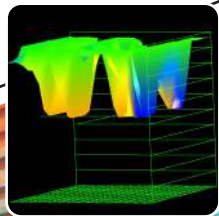

### 3D Ground Scan

The 3D ground scan system in the GRT device uses the latest technology to send and receive signals in the device direction and using a 3D analyzer is able to draw a 3D diagram of possible objects in the underground.

### Discrimination

This system determines whether the burial is valuable or worthless by sending and receiving pulses through the device sensor and analyzing the received pulses. It is recommended to use this system when excavating the burial through a 3D scanning system and to ensure the value of the burial before excavation.

### Vertical live Scan

This device is equipped with a pin pointer system. This system, which is familiar to many treasure hunters and seekers, provides the user with the ability to directly display changes in the frequencies scanned by the device with graded color at any time. These colors can indicate the presence or absence of metals in a straight line in front of the device sensor

### Horizontal live Scan

Sometimes treasure hunters need to explore places other than underground. For example, a mountain wall or a cave wall. In this device, a system called live stream is designed to provide this operation as a horizontal scan for treasure seekers. Using this system, search can be done at any angle that the user needs.