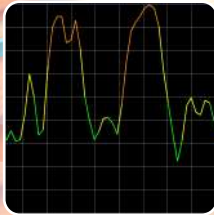

### 3D Ground Scan

The 3D ground scan system in the GRT device uses the latest technology to send and receive signals in the device direction and using a 3D analyzer is able to draw a 3D diagram of possible objects in the underground.

### Discrimination

This system determines whether the burial is valuable or worthless by sending and receiving pulses through the device sensor and analyzing the received pulses. It is recommended to use this system when excavating the burial through a 3D scanning system and to ensure the value of the burial before excavation.

### Vertical live Scan

This device is equipped with a pin pointer system. This system, which is familiar to many treasure hunters and seekers, provides the user with the ability to directly display changes in the frequencies scanned by the device with graded color at any time. These colors can indicate the presence or absence of metals in a straight line in front of the device sensor

### Horizontal live Scan

Sometimes treasure hunters need to explore places other than underground. For example, a mountain wall or a cave wall. In this device, a system called live stream is designed to provide this operation as a horizontal scan for treasure seekers. Using this system, search can be done at any angle that the user needs.