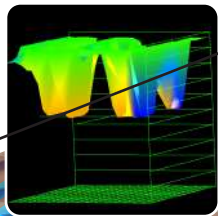

3D Ground Scan

The 3D ground scan system in the GRT device uses the latest technology to send and receive signals in the device direction and using a 3D analyzer is able to draw a 3D diagram of possible objects in the underground.

Vertical live Scan

This device is equipped with a pin pointer system. This system, which is familiar to many treasure hunters and seekers, provides the user with the ability to directly display changes in the frequencies scanned by the device with graded color at any time. These colors can indicate the presence or absence of metals in a straight line in front of the device sensor

Horizontal live Scan

Sometimes treasure hunters need to explore places other than underground. For example, a mountain wall or a cave wall. In this device, a system called live stream is designed to provide this operation as a horizontal scan for treasure seekers. Using this system, search can be done at any angle that the user needs.

Sound Analyzer

Users who wish to search by voice separation system can use this system. This system shows the frequencies received from the device sensor as a number on the screen and creates sound. Below you can see the received frequencies and their targets.