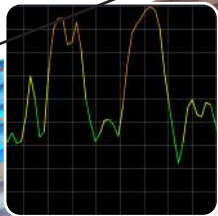

3D Ground Scan

The 3D ground scan system in the GRT device uses the latest technology to send and receive signals in the device direction and using a 3D analyzer is able to draw a 3D diagram of possible objects in the underground.

Vertical live Scan

This device is equipped with a pin pointer system. This system, which is familiar to many treasure hunters and seekers, provides the user with the ability to directly display changes in the frequencies scanned by the device with graded color at any time. These colors can indicate the presence or absence of metals in a straight line in front of the device sensor

Horizontal live Scan

Sometimes treasure hunters need to explore places other than underground. For example, a mountain wall or a cave wall. In this device, a system called live stream is designed to provide this operation as a horizontal scan for treasure seekers. Using this system, search can be done at any angle that the user needs.

Sound Analyzer

Users who wish to search by voice separation system can use this system. This system shows the frequencies received from the device sensor as a number on the screen and creates sound. Below you can see the received frequencies and their targets.