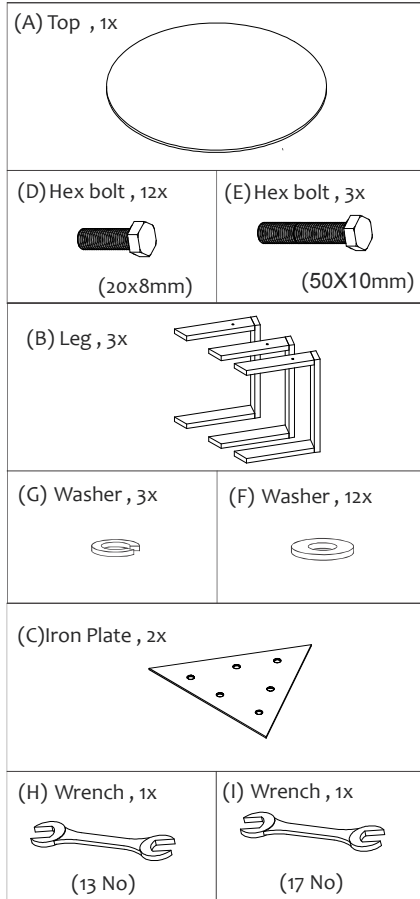

MOE'S

home collection

ASSEMBLY INSTRUCTIONS.

JINXX DINING TABLE CHARCOAL GREY

JD-1009-07

THANK YOU FOR YOUR PURCHASE!

PARTS AND HARDWARE.

NOTES.

Thank you for purchasing this quality product! Be sure to check all packing material carefully for small part that may have come loose inside the carton during shipping.

CAUTION: The item is heavy, assembly should be performed by two people.